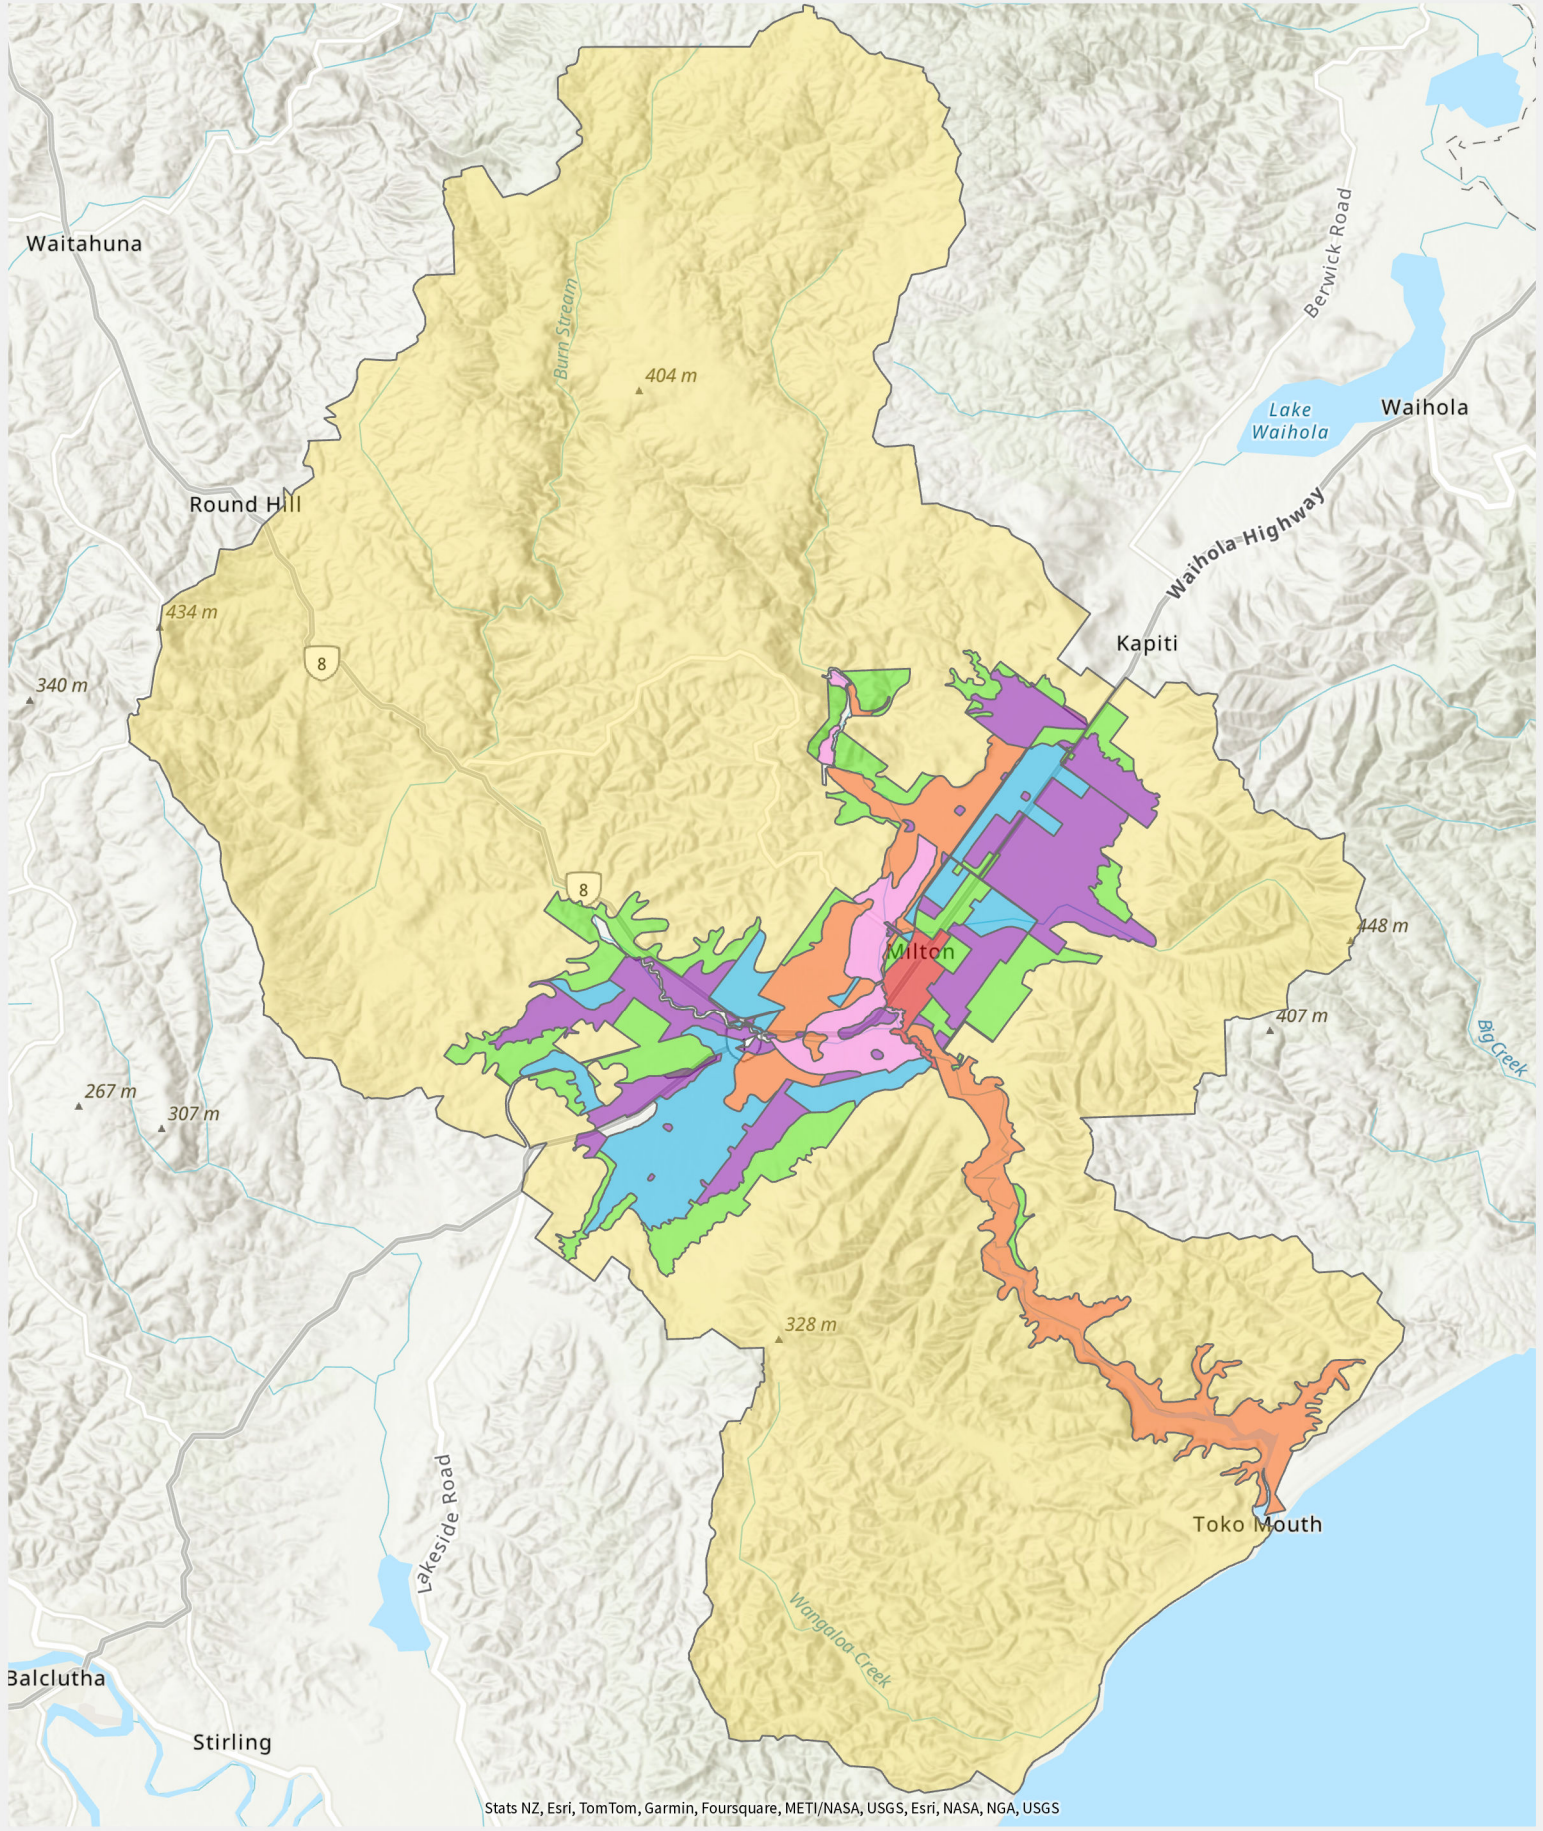

Otago Rating Map

Tokomairiro

Stats NZ, Esri, TomTom, Garmin, Foursquare, METI/NASA, USGS, Esri, NASA, NGA, USGS

Rating_Zone_ID

Information on this map may not be used for the purposes of any legal disputes. The user should independently verify the accuracy of any information before taking any action in reliance upon it. This map was generated for A4 printing on 30/08/2024 at the scale of 1:148,000.