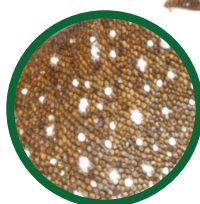

Hura te ao gecko

Mokopirirakau galaxias

Conservation status

Regional | Threatened: Endangered
National | Threatened: Endangered

Main threats

Introduced predators (e.g. mice, ferrets, stoats, feral cats and hedgehogs)

Identify me by my...

Inky dark eyes

Grey, olive-grey or olive-green upper surfaces

Galaxy pattern of white spots

Body length: Up to 88 mm

Kia ora!

I inhabit...

Rocky areas (e.g. creviced outcrops, boulderfield and scree).