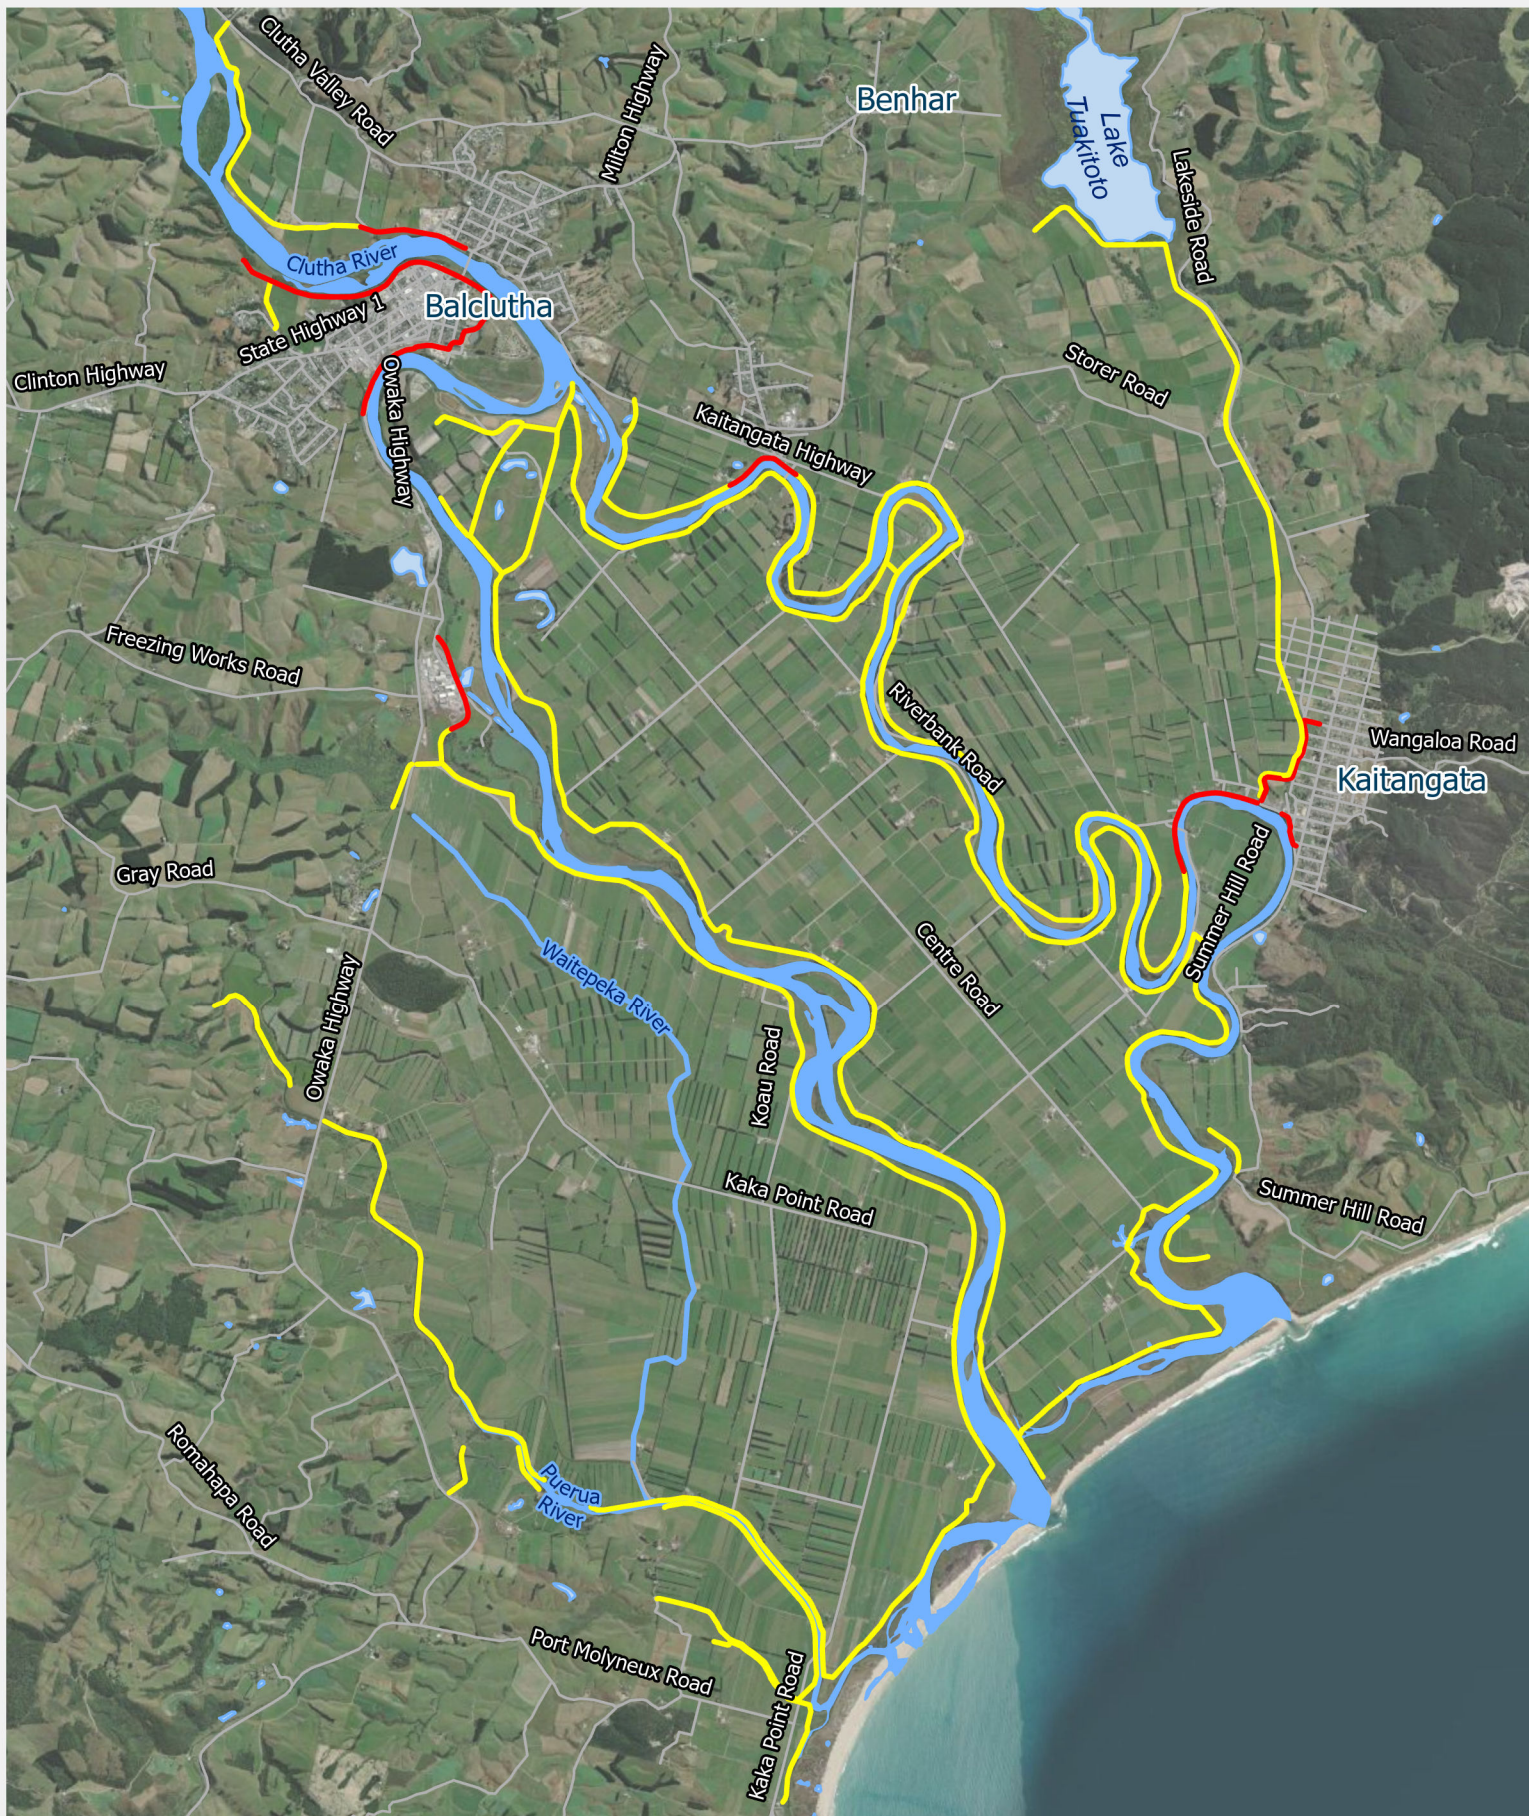

Rabbit Control Clutha

Floodbanks related to rabbit shooting in the Clutha area

Otago Regional Council

- Floodbanks
- No Shoot Floodbanks
- Road
- River
- Lake

Information on this map may not be used for the purposes of any legal disputes. The user should independently verify the accuracy of any information before taking any action in reliance upon it. This map was generated for A4 printing on 26/03/2025 at the scale of 1:72,000.