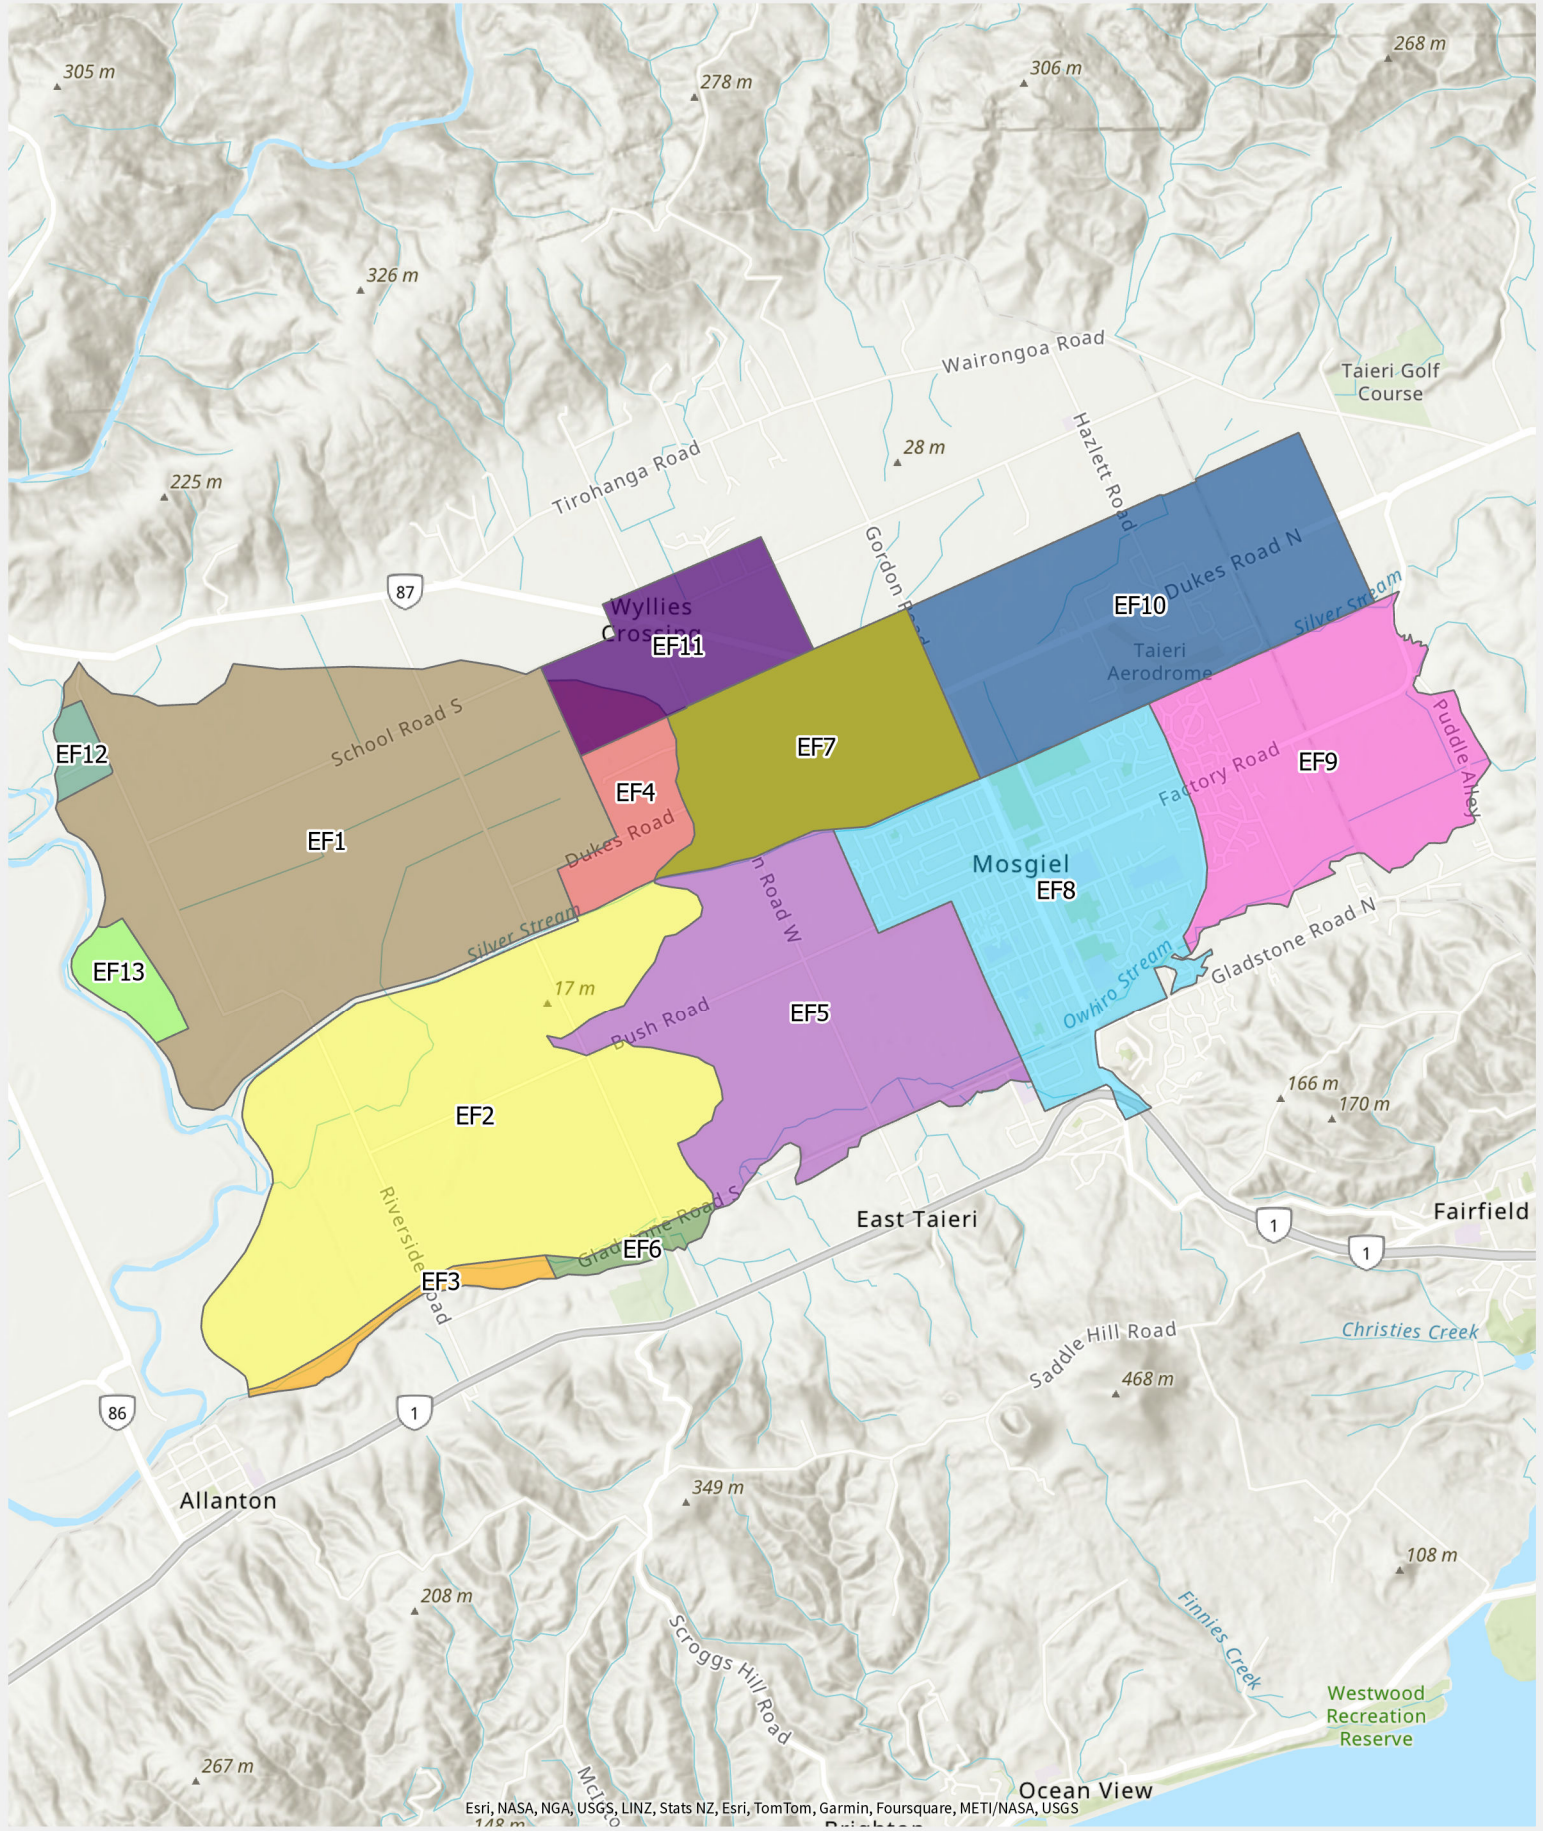

Otago Rating Map

Lower Taieri Flood - East

Rating_Zone_ID	EF2	EF4	EF6	EF8	EF10	EF12
	EF1	EF3	EF5	EF7	EF9	EF11
	EF13					

Information on this map may not be used for the purposes of any legal disputes. The user should independently verify the accuracy of any information before taking any action in reliance upon it. This map was generated for A4 printing on 29/08/2024 at the scale of 1:58,000.