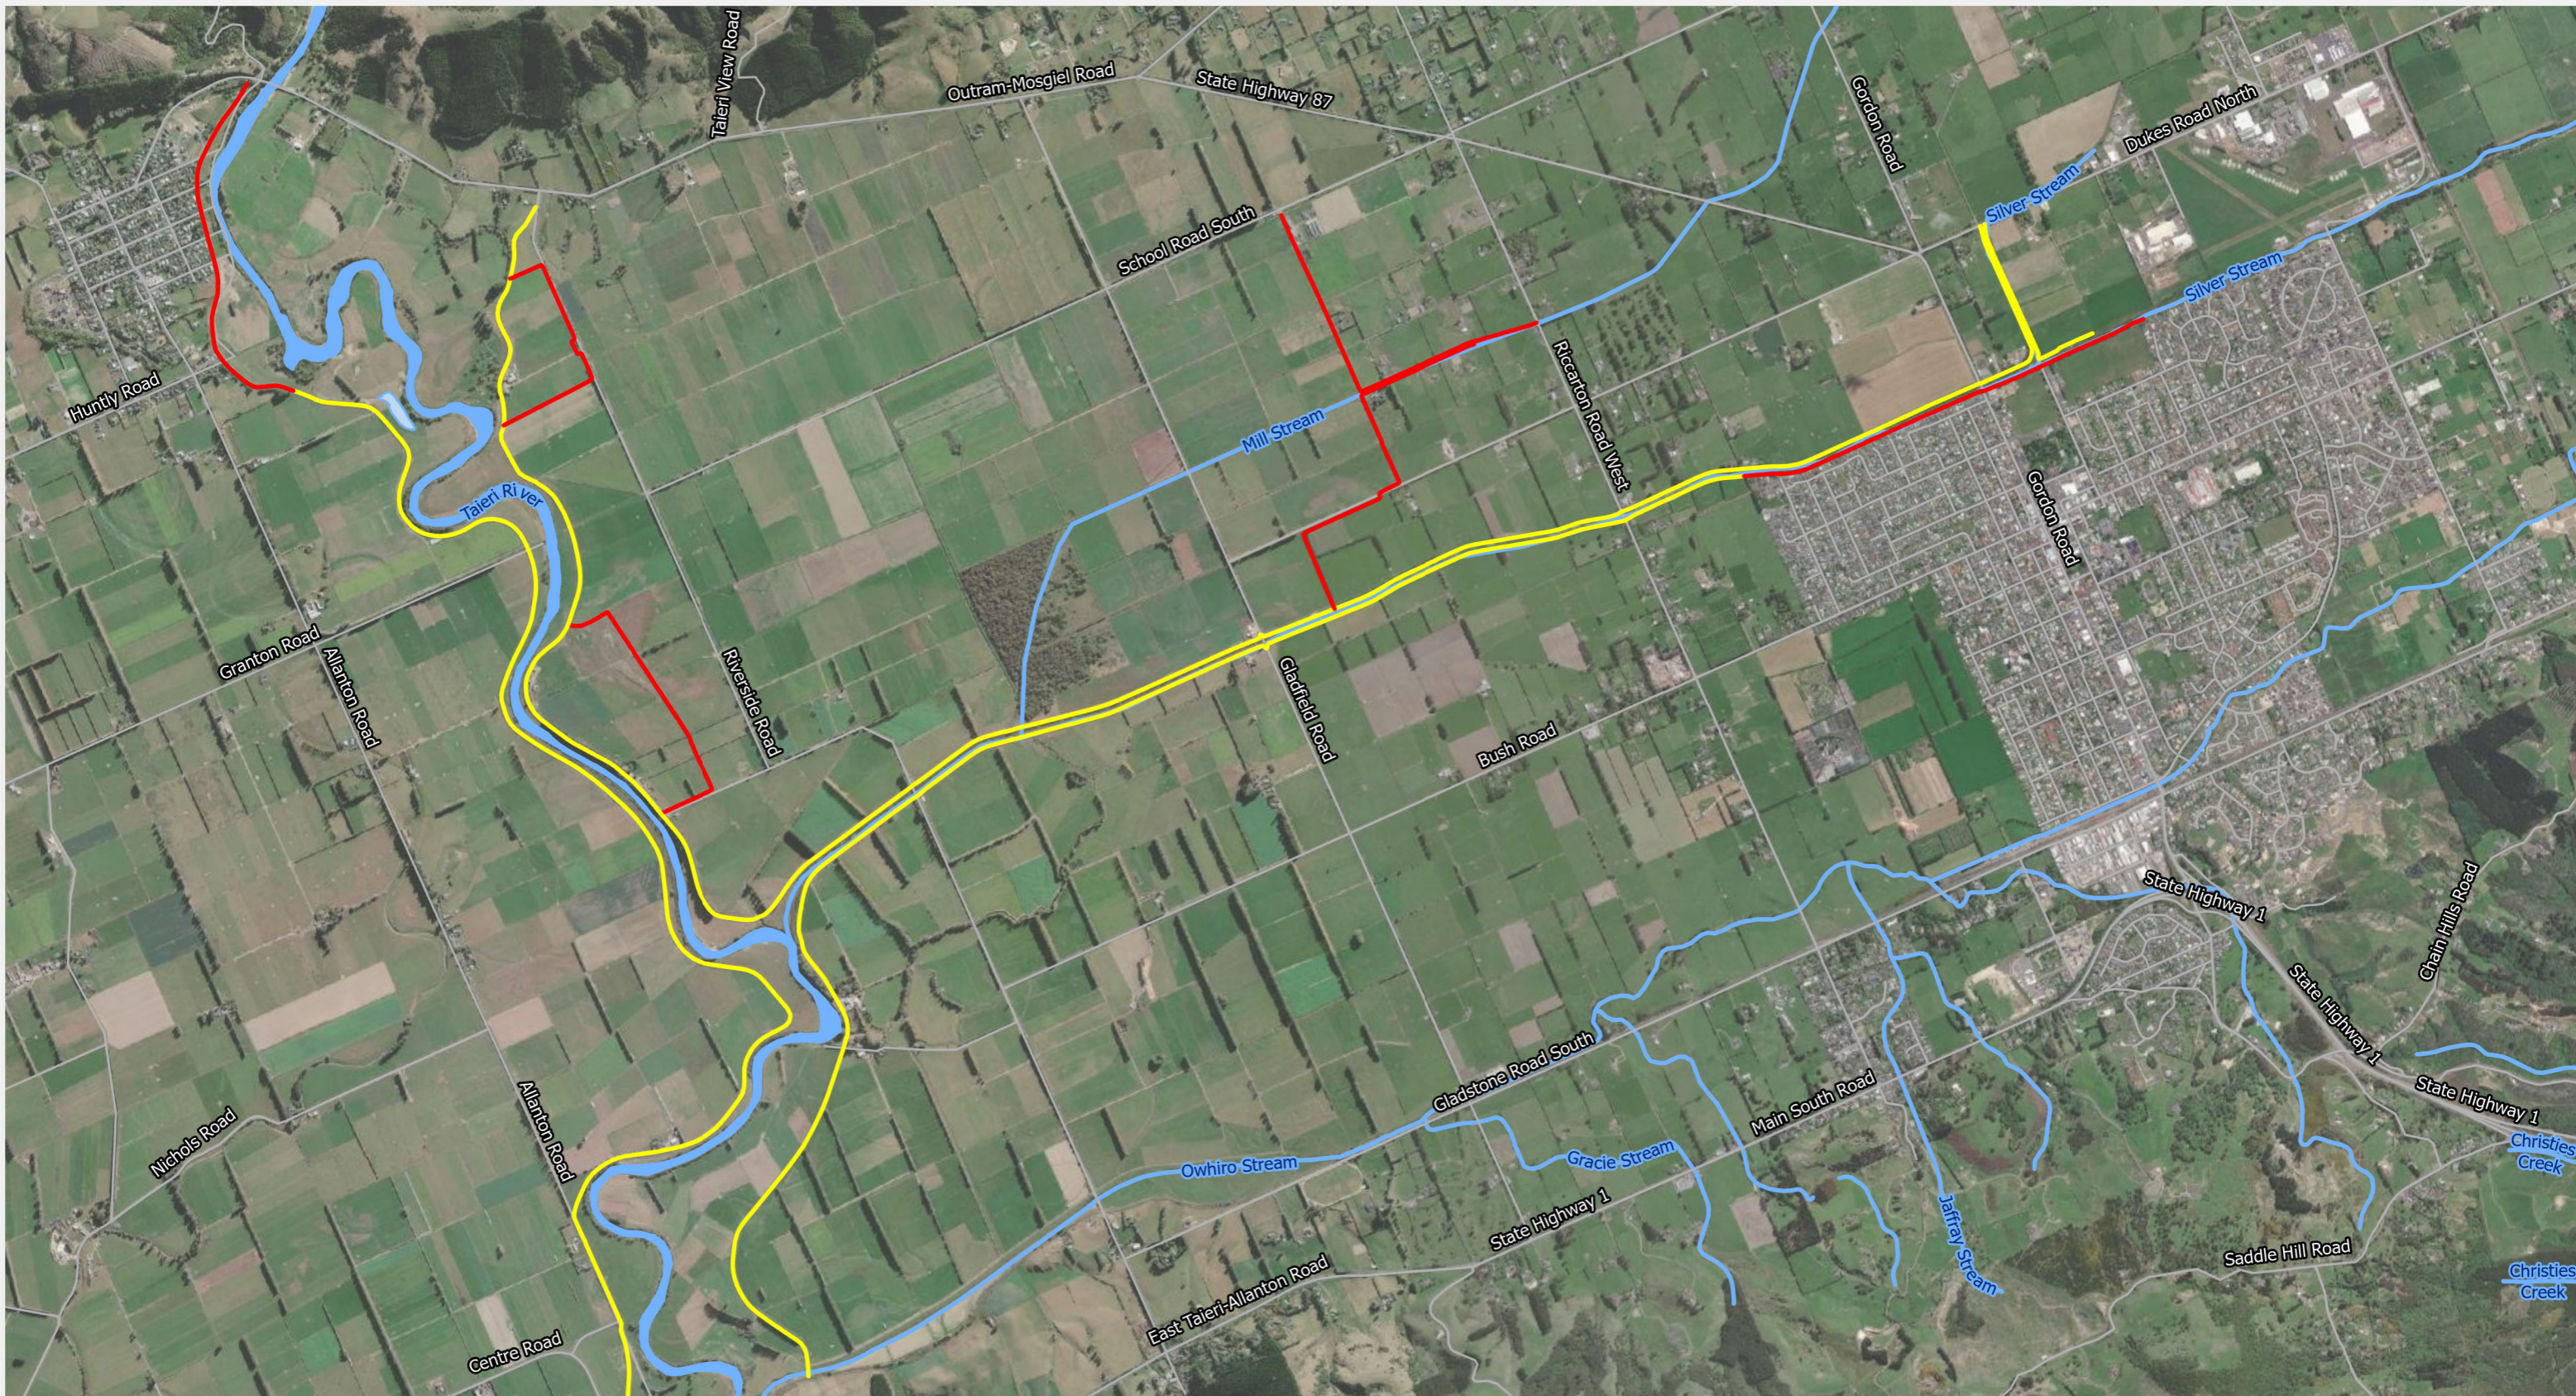

East Taieri Floodbanks

Floodbanks related to rabbit shooting on the East Taieri Plains

— Floodbanks — Rivers — LINZ Roads
— No Shoot Floodbanks — Lakes

0 0.25 0.5 1
Kilometres