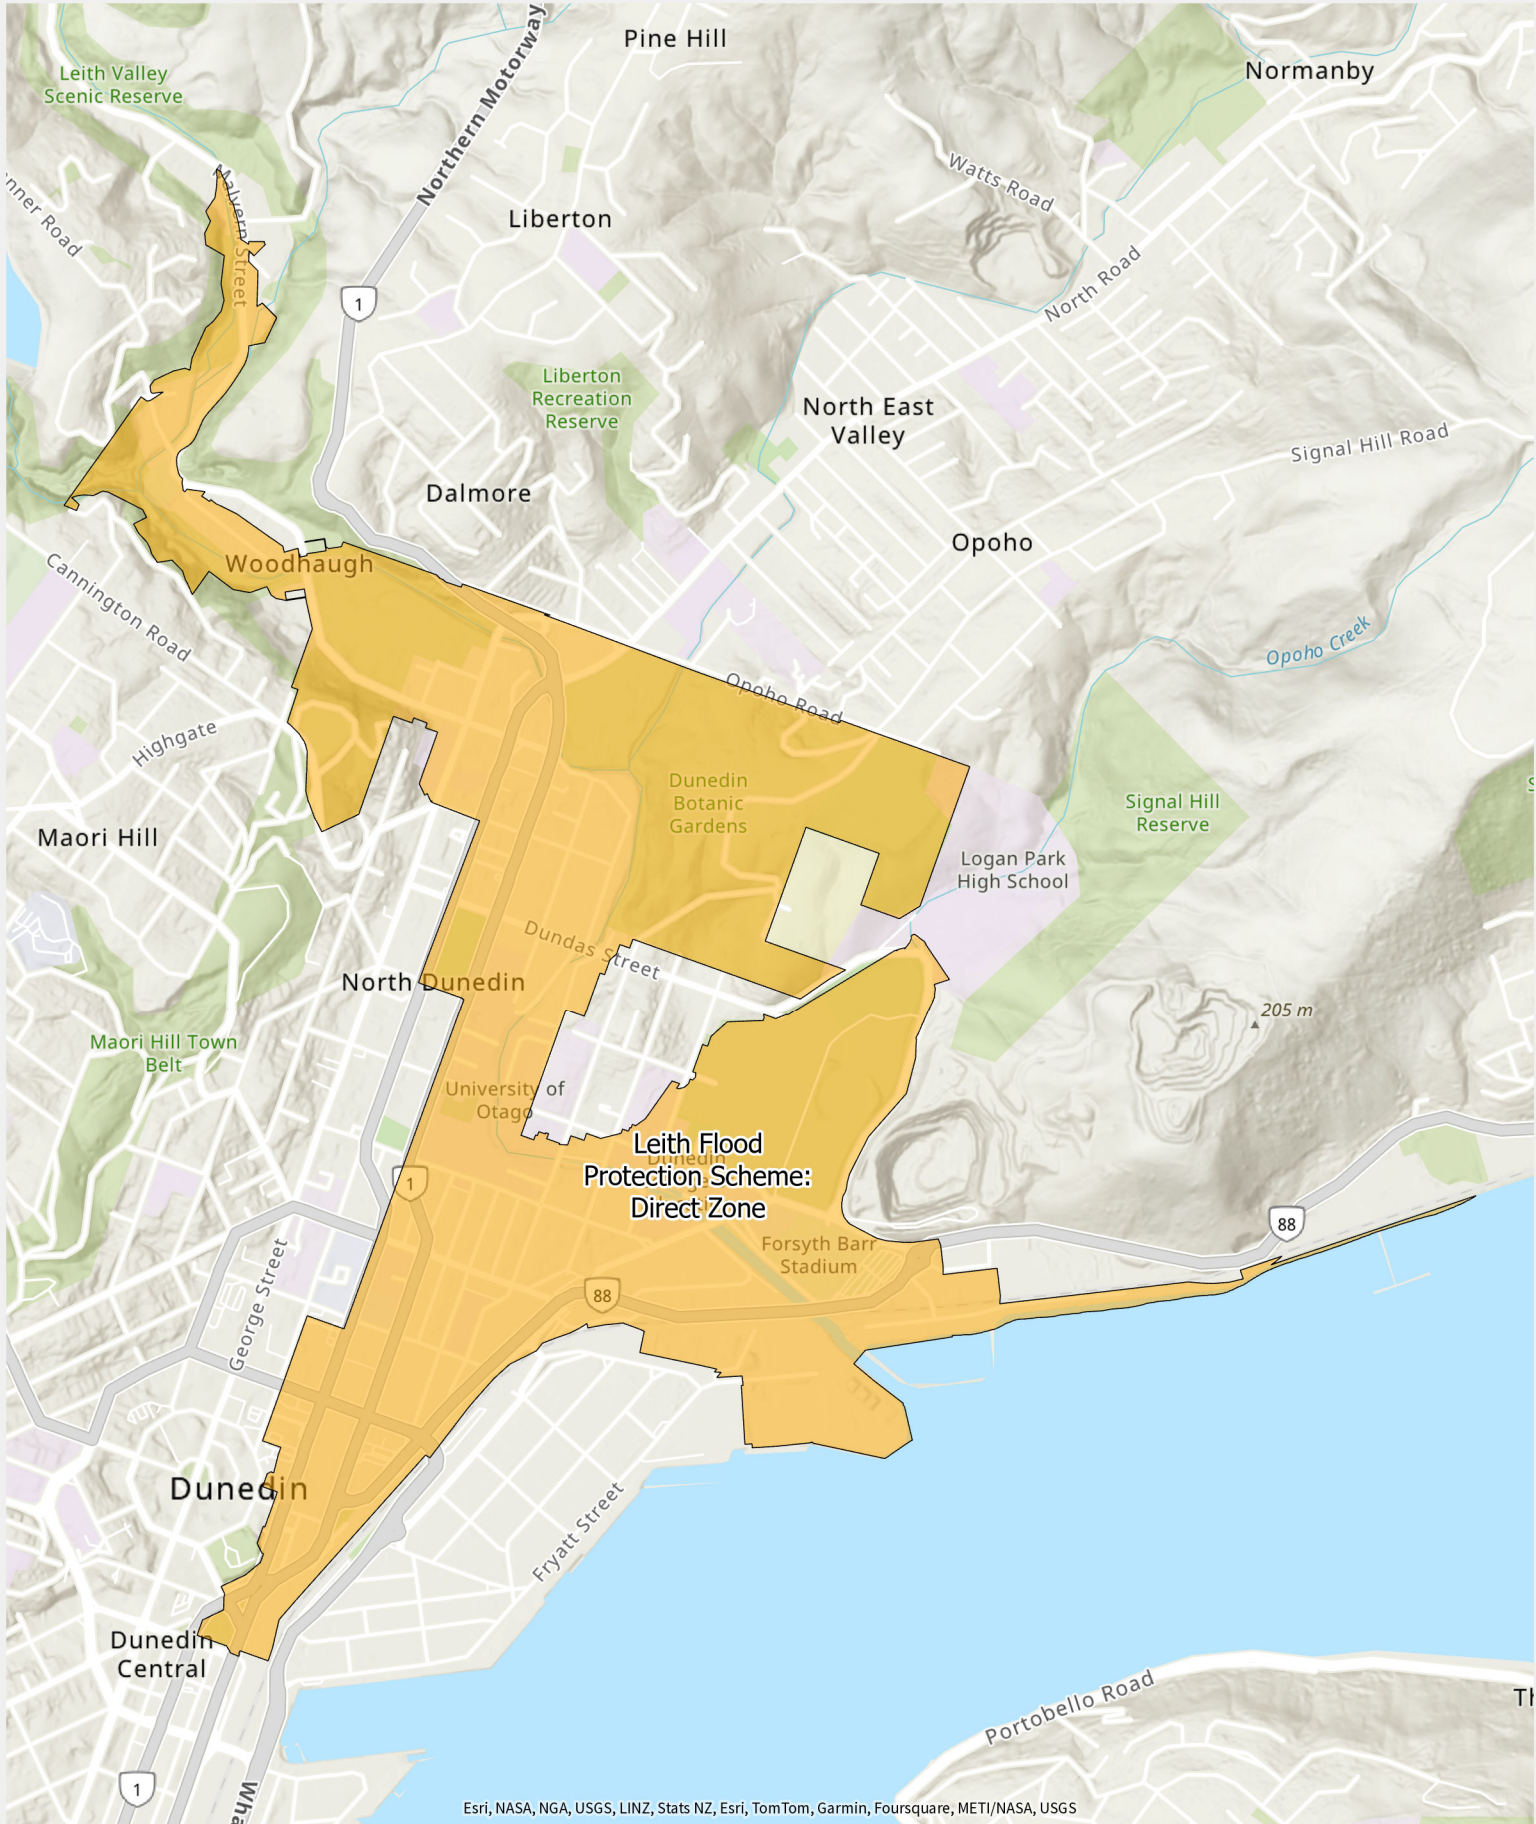

# Otago Rating Map

## Leith Flood Protection Scheme - Direct Zone

 Leith Flood Protection Scheme Direct Zone