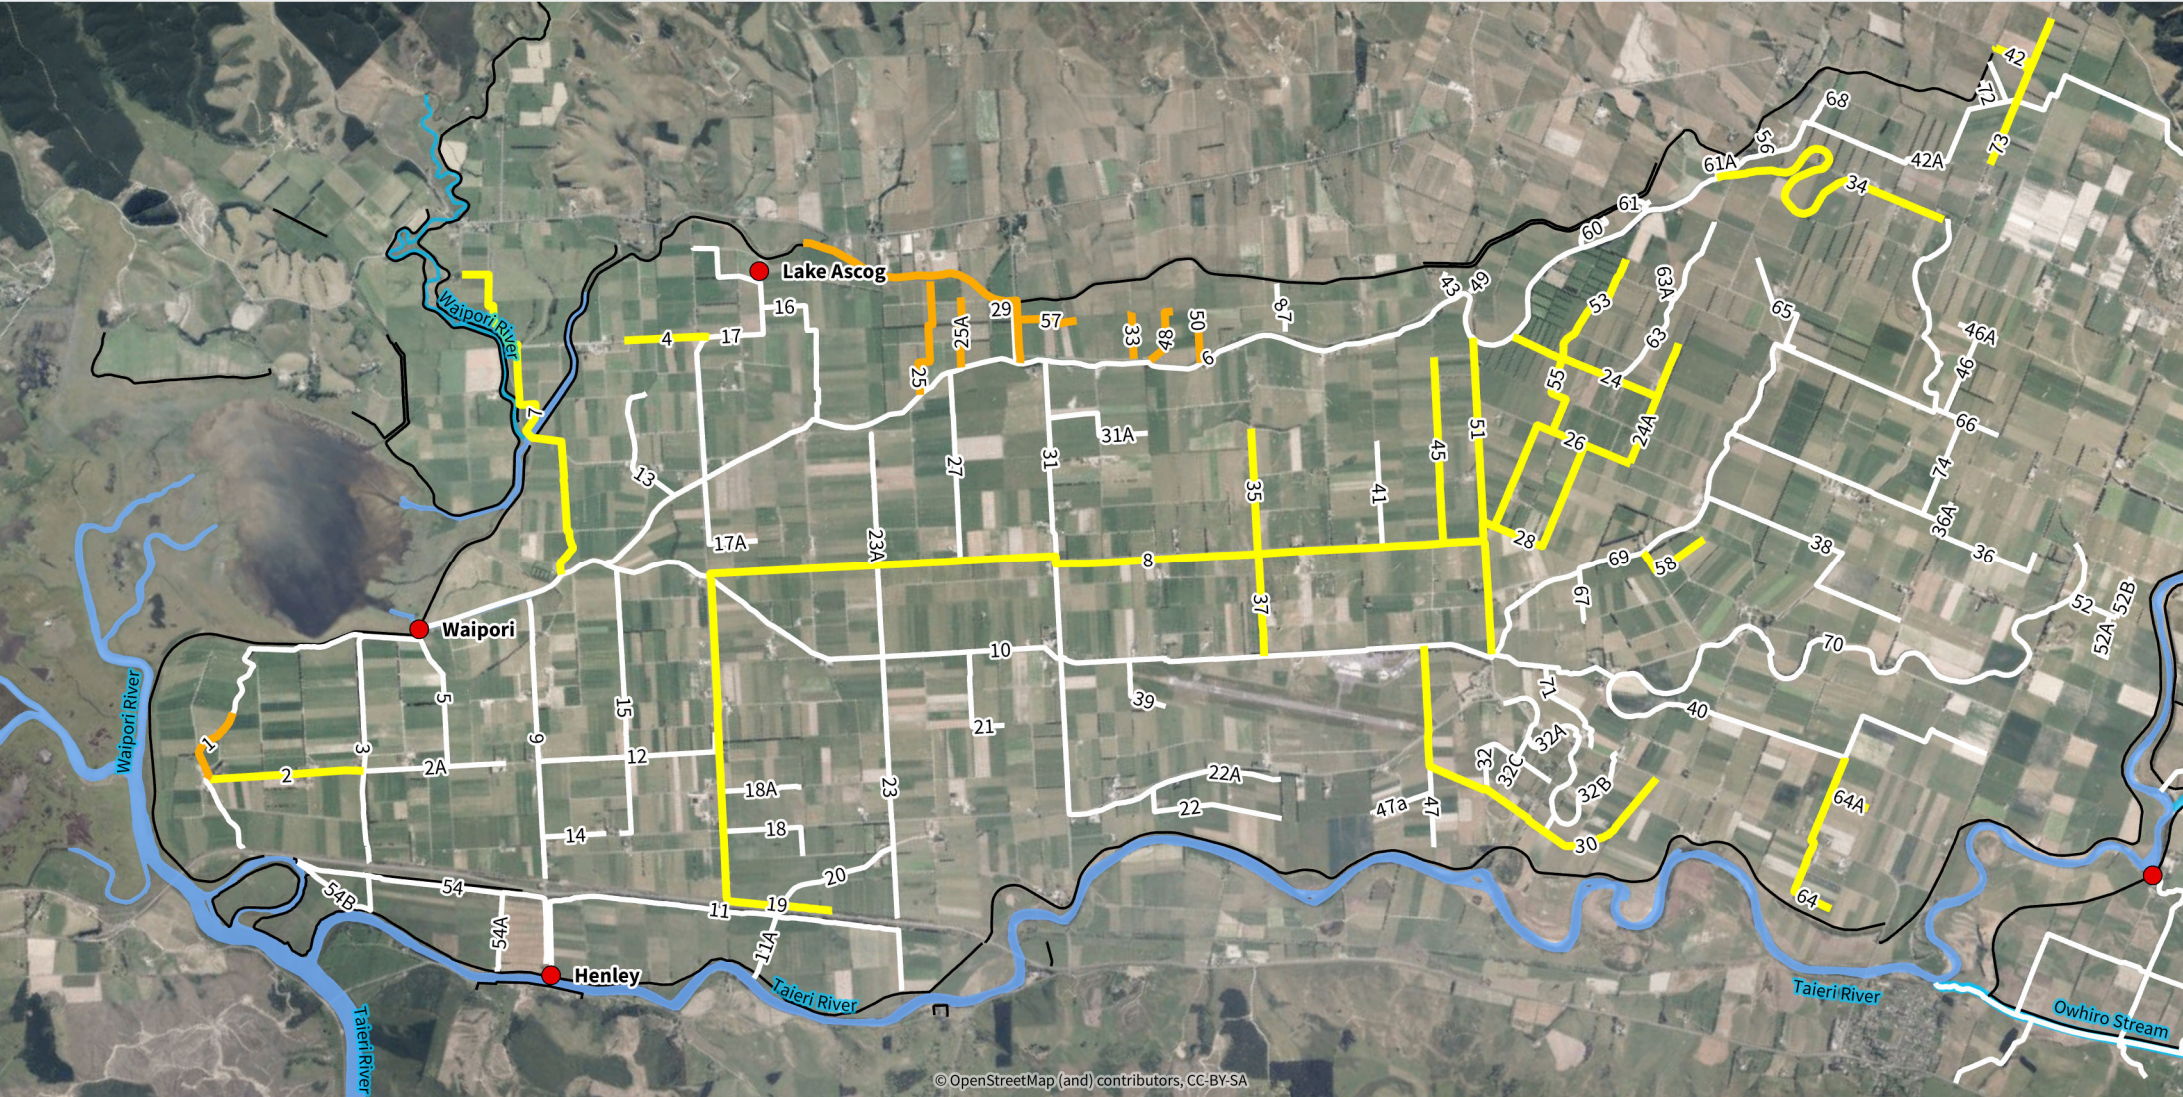

Notice of Spraying Operations

West Taieri Spraying Areas

— Notice To Spray — Twice Spray — Scheduled Drains ● Pump Stations — Floodbanks — Waterway

Information on this map may not be used for the purposes of any legal disputes. The user should independently verify the accuracy of any information before taking any action in reliance upon it. This map was generated for A4 printing on 3/10/2024 at the scale of 1:60,000.