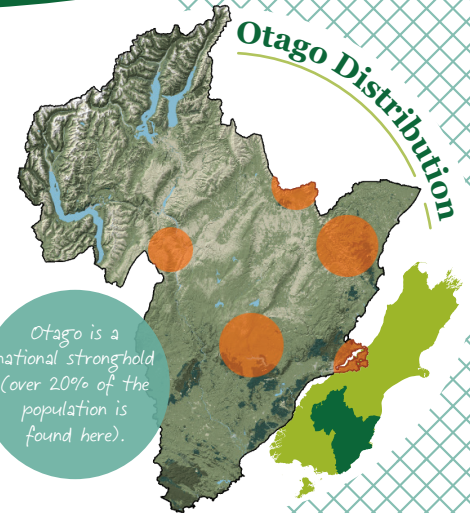

Jewelled gecko

Moko kākāriki

Naultinus gemmeus

Conservation status

Regional | At Risk: Declining
National | At Risk: Declining

Main threats

Habitat change
(e.g. land development
and fire)

Introduced predators
(e.g. mice, stoats,
ferrets and feral cats)

Identify me by my...

Kia ora!

I inhabit...

Mostly shrubland and forest with dense, small-leaved shrubs (e.g. kānuka, mānuka and matagouri), vines and trees (e.g. beech and tōtara).

I eat...

Insects and fruit (e.g. *Coprosma* berries)