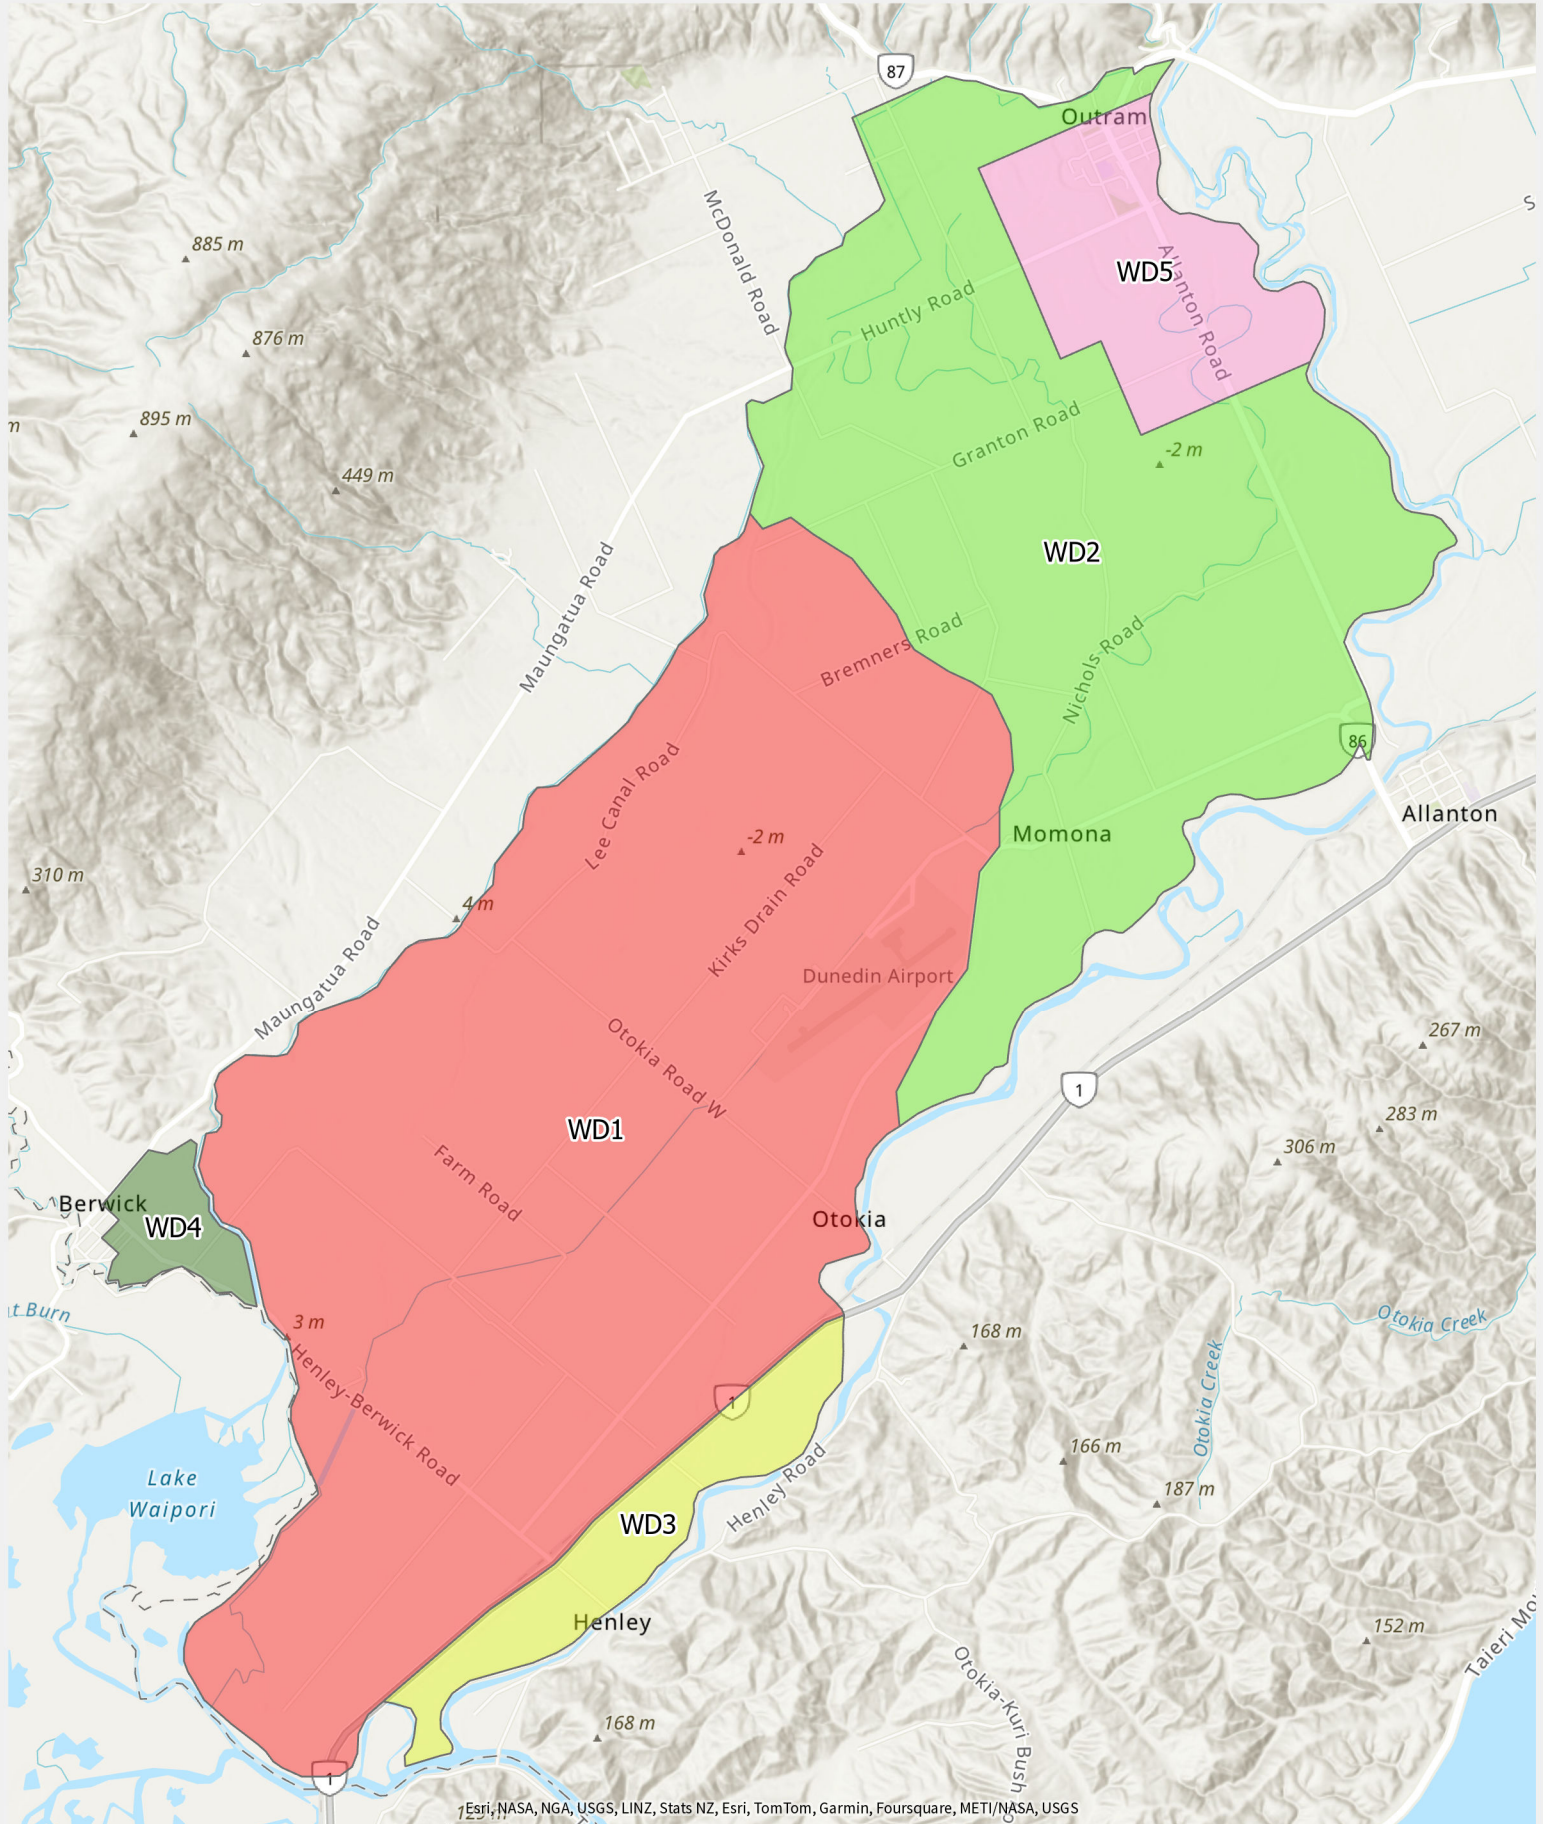

Otago Rating Map

West Taieri Drainage

Otago Regional Council

Rating_Zone_ID

WD1 WD2 WD3 WD4 WD5

Information on this map may not be used for the purposes of any legal disputes. The user should independently verify the accuracy of any information before taking any action in reliance upon it. This map was generated for A4 printing on 29/08/2024 at the scale of 1:70,000.