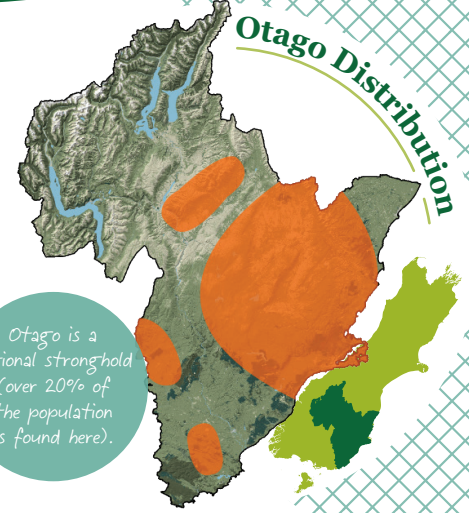

Kōrero gecko

Woodworthia "Otago/Southland large"

Otago
Regional
Council

Conservation status

Regional | At Risk: Declining
National | At Risk: Declining

Main threats

Habitat change
(e.g. land development,
intensive farming and fire)

Introduced predators
(e.g. rodents, hedgehogs,
weasels, stoats,
ferrets and cats)

Identify me by my...

Brownish
upper surfaces

Toe pads that
are broadest
towards the ends

Body length: Up to 95 mm

Pale-grey
or brown underside,
often speckled

I inhabit...

Mostly rocky areas
(e.g. scree slopes, boulderfields,
and river edges or terraces)
but occasionally shrubland
and forest habitat.

I eat...

Mostly small invertebrates,
including insects and spiders