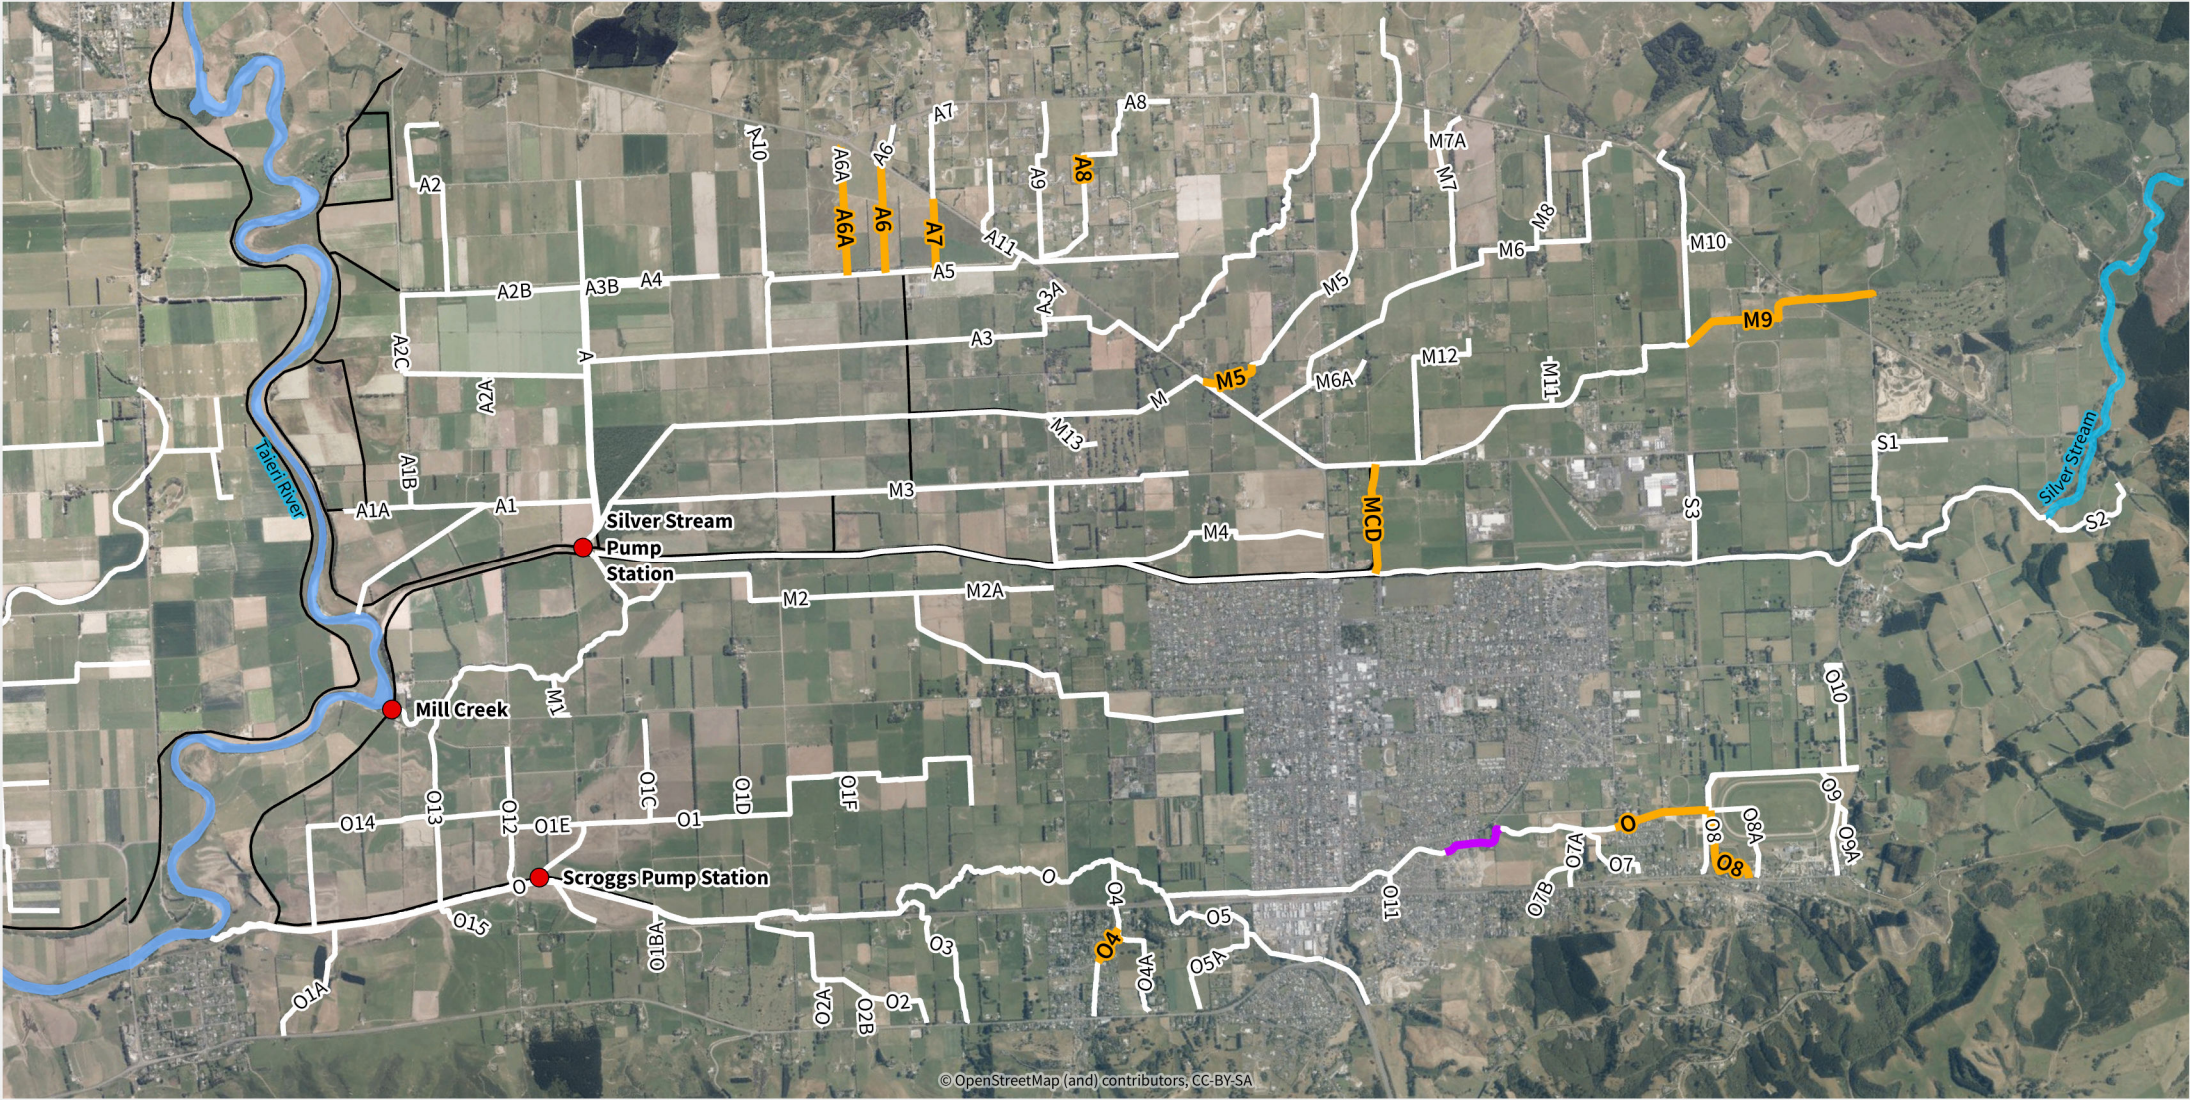

Notice of Spraying Operations

East Taieri Spraying Areas

© OpenStreetMap (and) contributors, CC-BY-SA

— No Spray — Notice To Spray — Scheduled Drains ● Pump Stations — Floodbanks — Waterway

Information on this map may not be used for the purposes of any legal disputes. The user should independently verify the accuracy of any information before taking any action in reliance upon it. This map was generated for A4 printing on 9/10/2024 at the scale of 1:50,000.