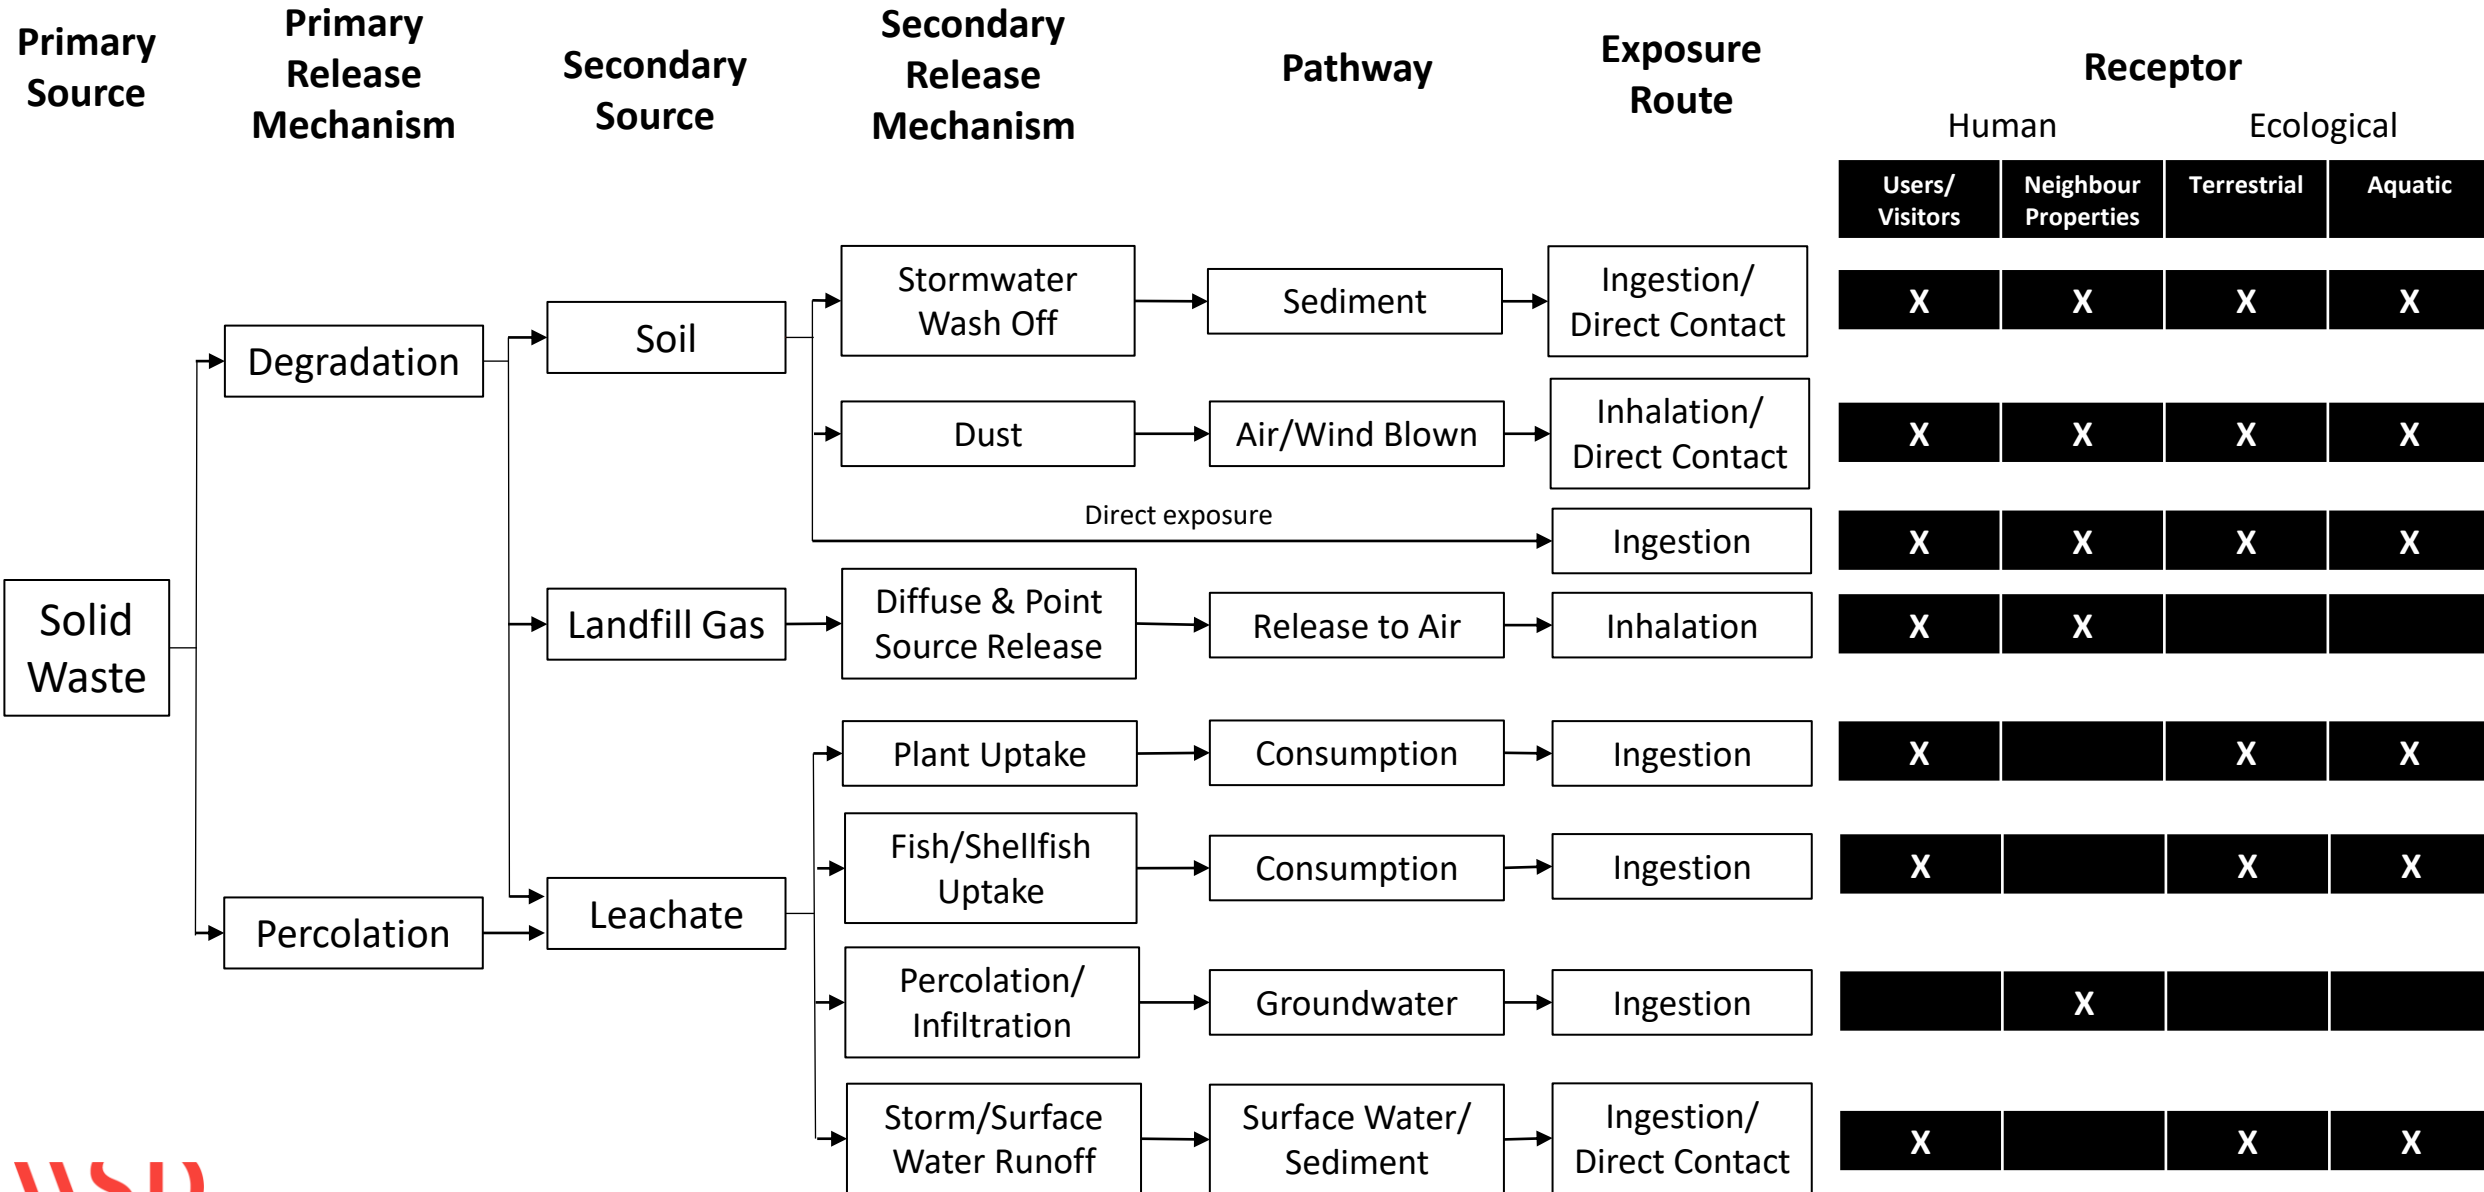

Conceptual Site Model

Mt Cooee Landfill

Receptor			
Human		Ecological	
Users/ Visitors	Neighbour Properties	Terrestrial	Aquatic
X	X	X	X
X	X	X	X
X	X	X	X
X	X		
X		X	X
X		X	X
	X		
X		X	X