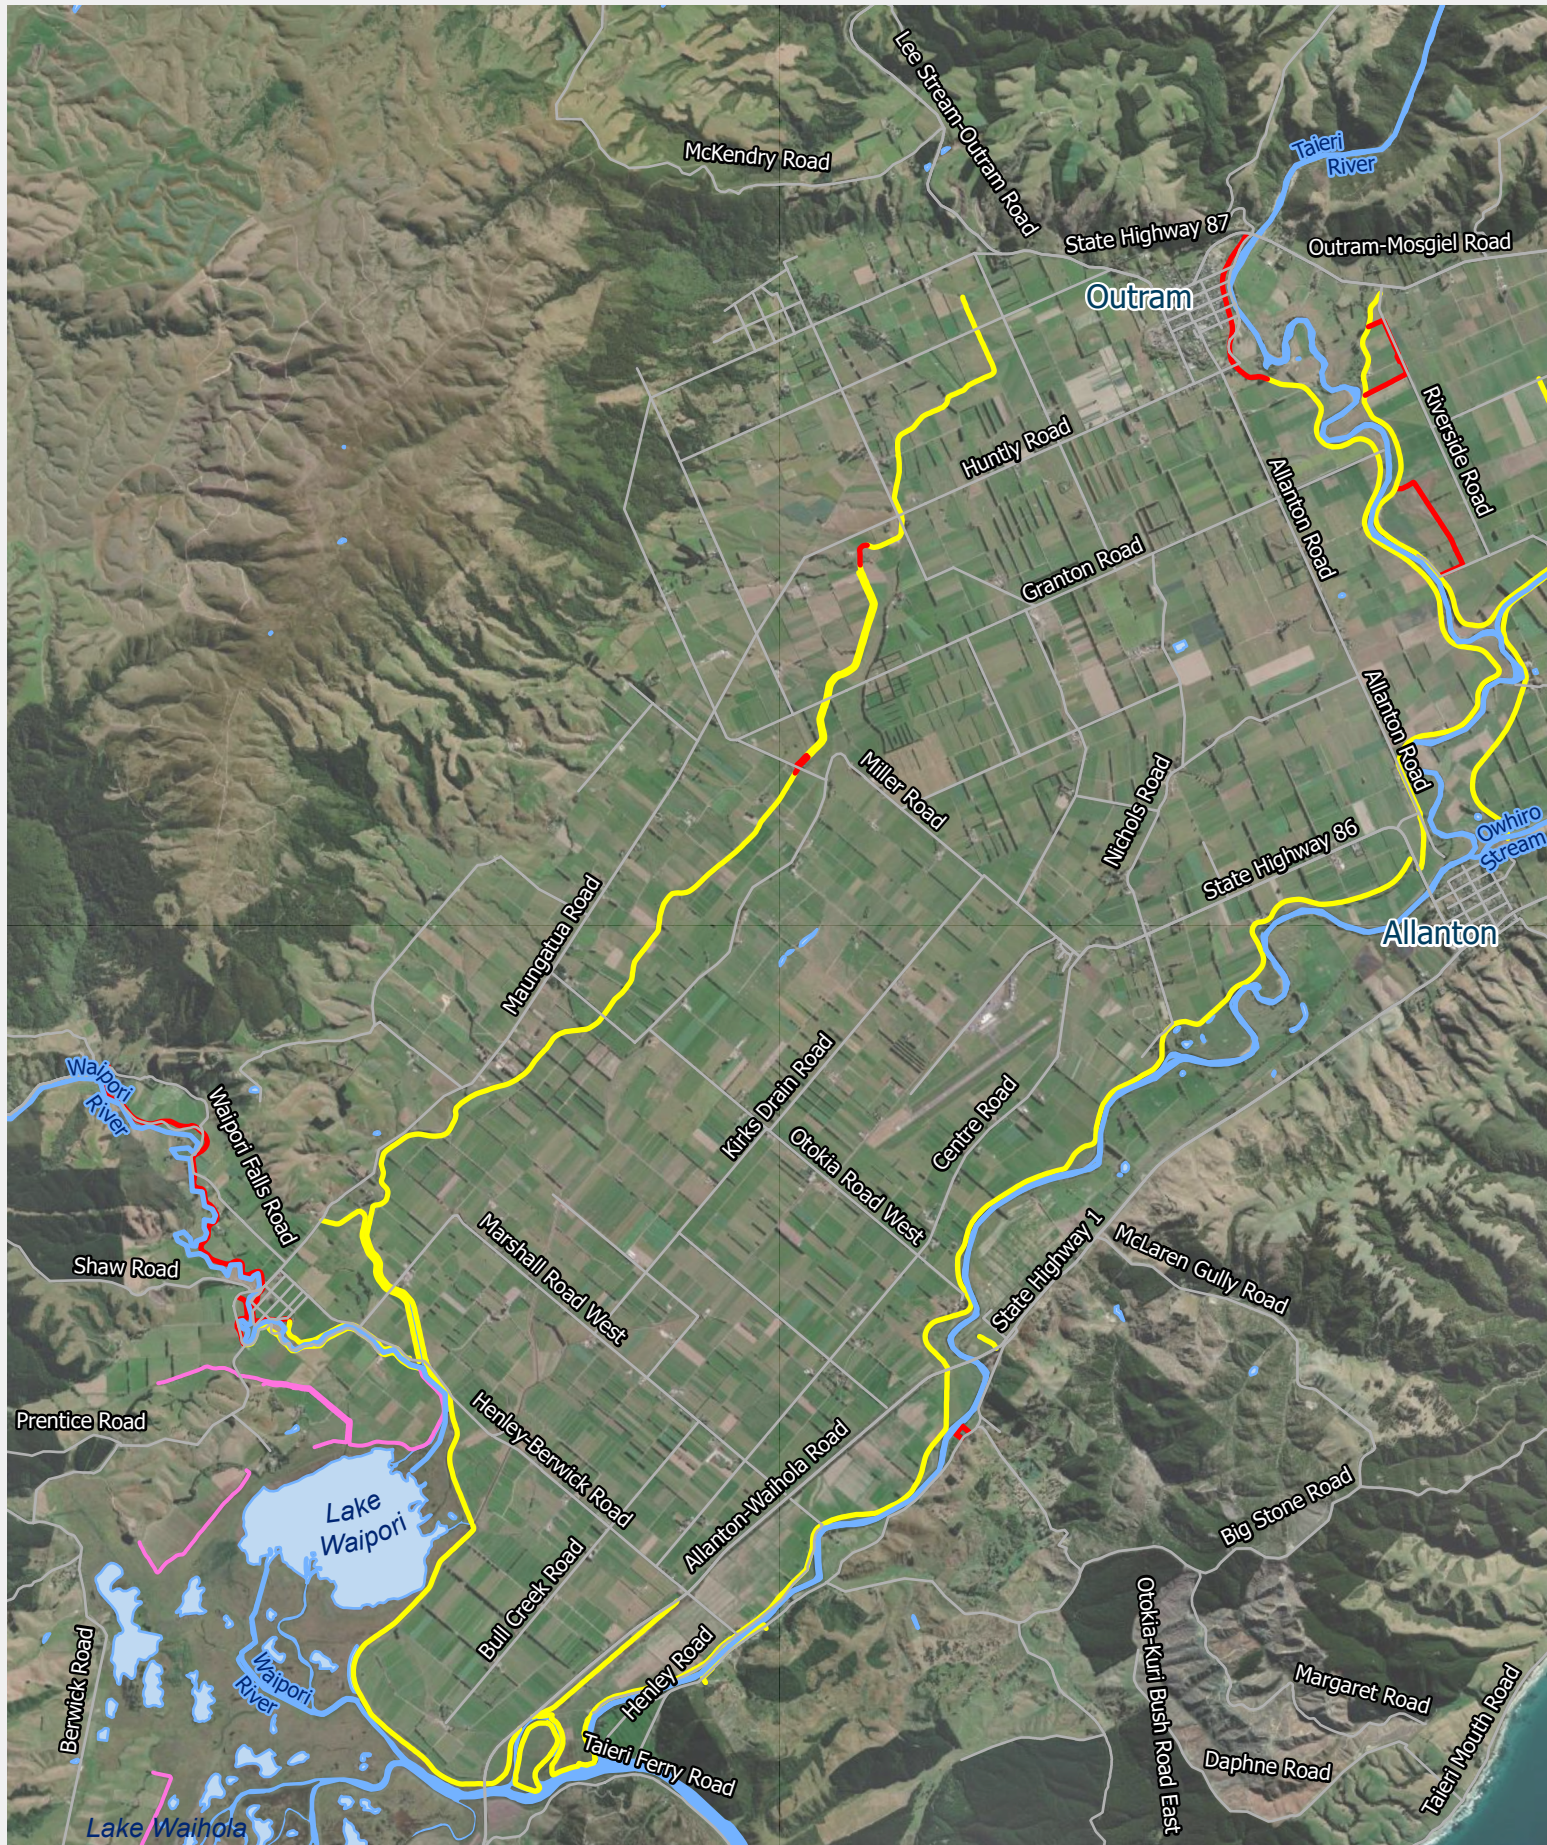

West Taieri Floodbanks

Floodbanks related to rabbit shooting on the West Taieri Plains

- Floodbanks
- No Shoot Floodbanks
- Out of Scope - No Work Required
- LINZ Roads
- River
- Lakes