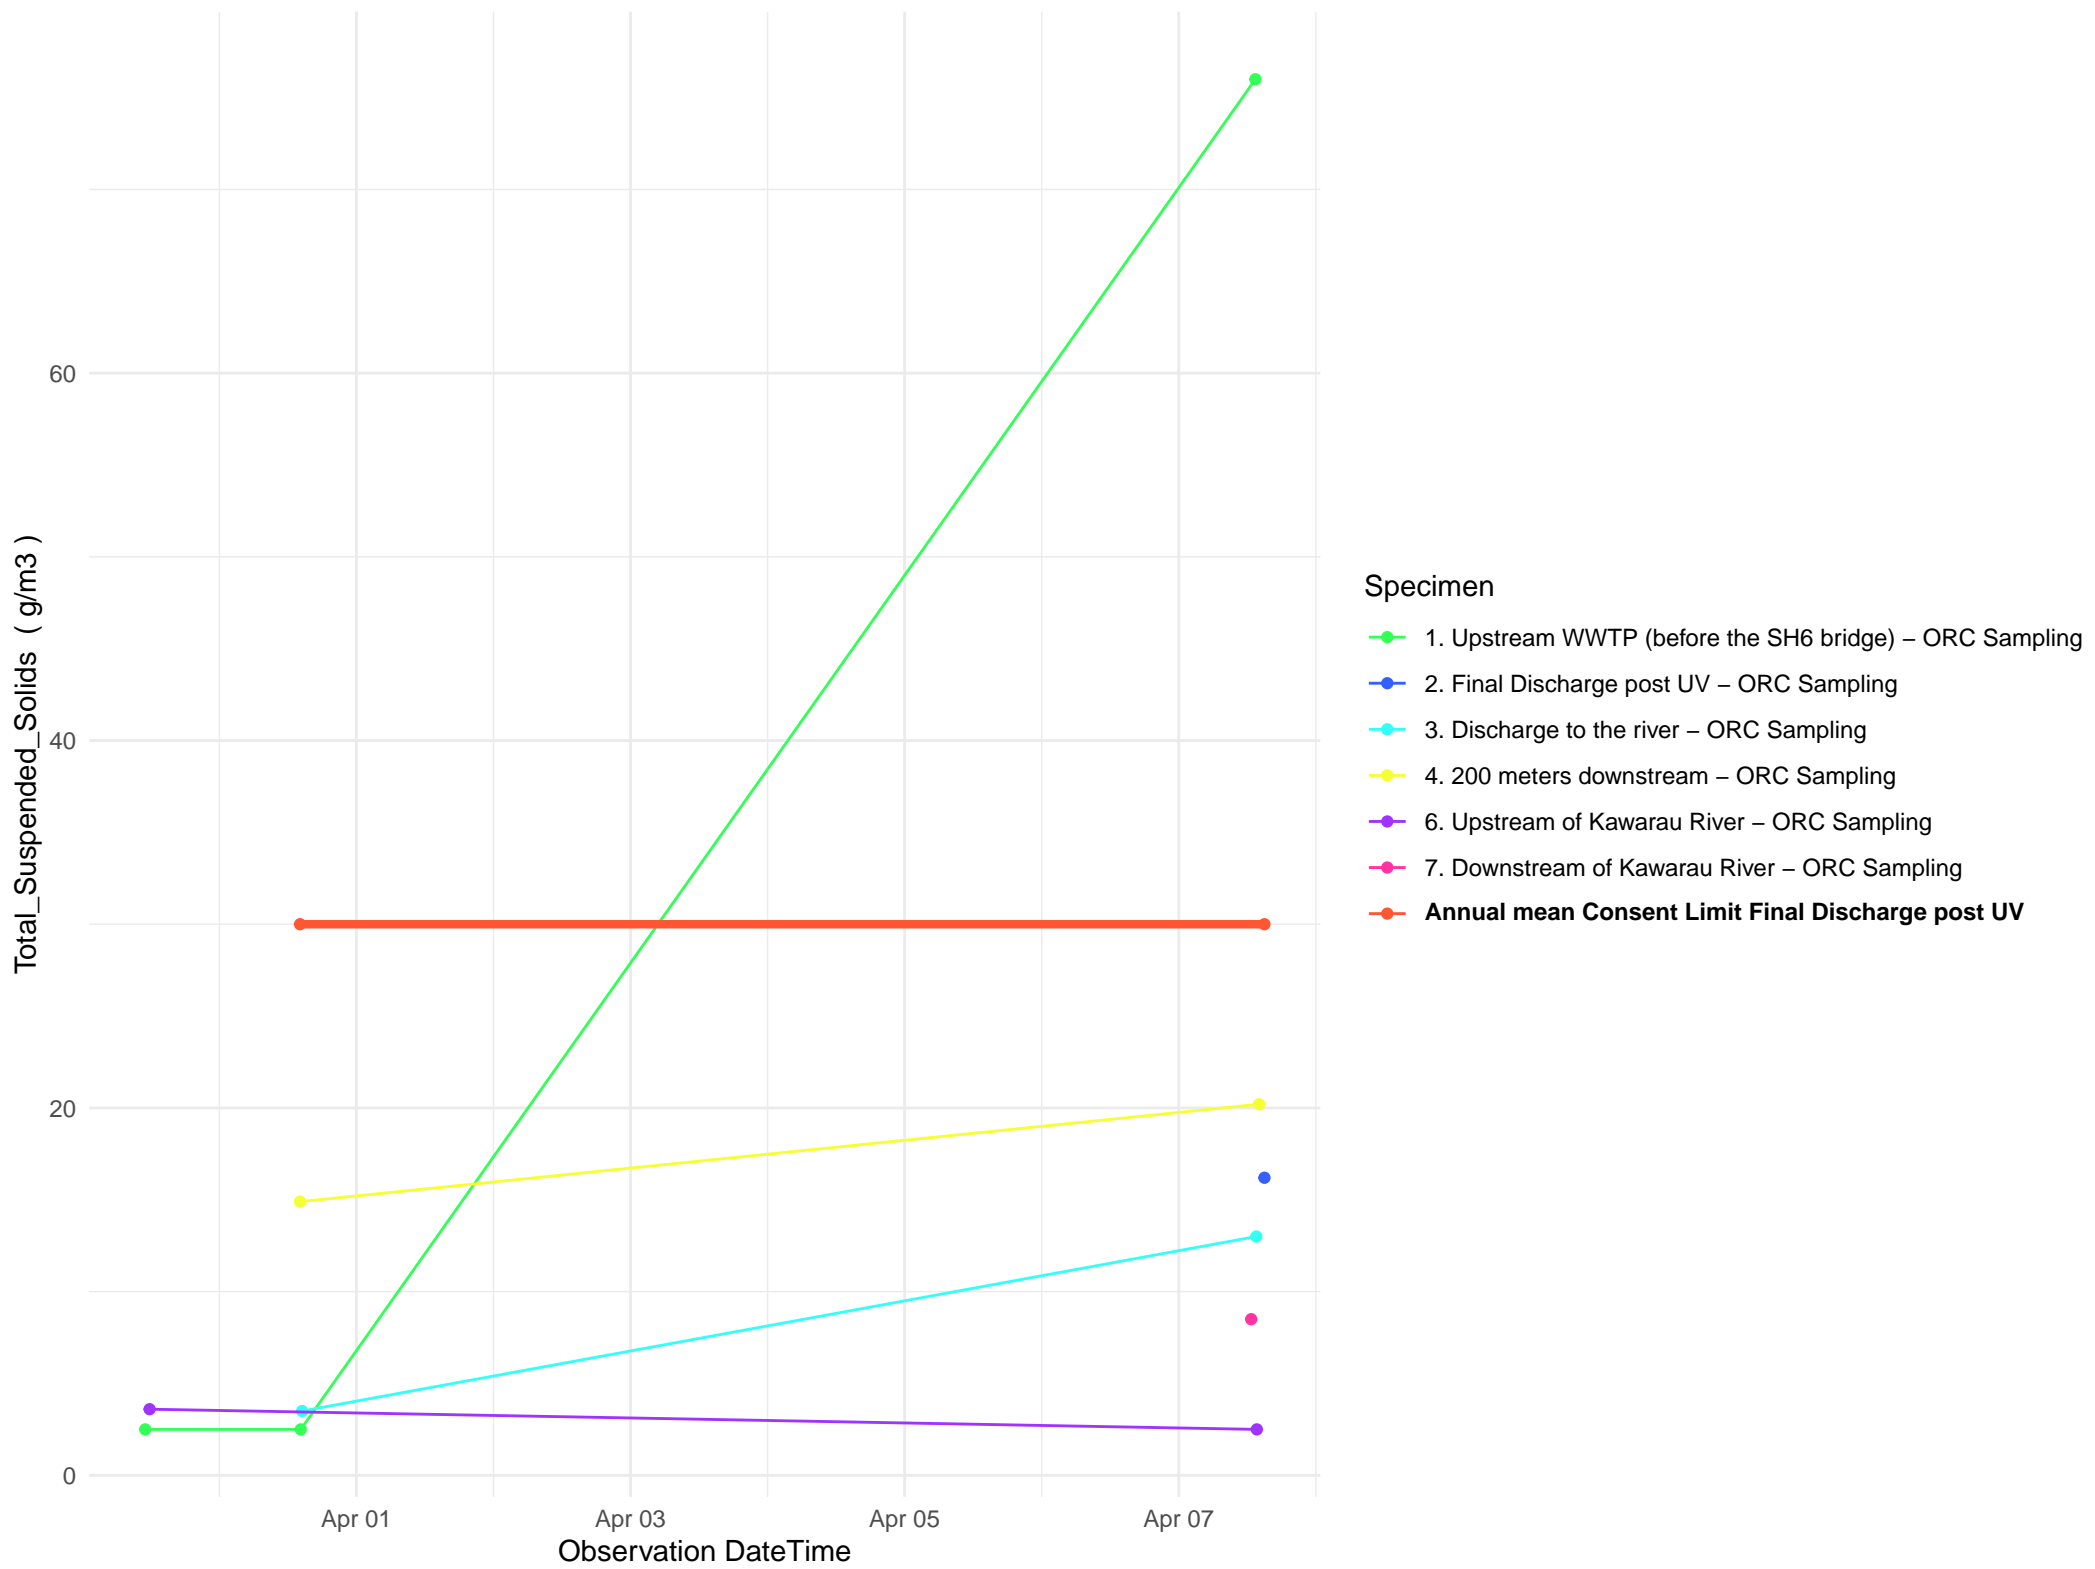

Otago Regional Council Sampling of Ammoniacal_Nitrogen

Otago Regional Council Sampling of Biochemical_Oxygen_Demand_5d

Otago Regional Council Sampling of E.Coli

Otago Regional Council Sampling of Total_Nitrogen

Otago Regional Council Sampling of Total_Oxidised_Nitrogen

Otago Regional Council Sampling of Total_Phosphorus

Otago Regional Council Sampling of Total_Suspended_Solids

Otago Regional Council Sampling of pH