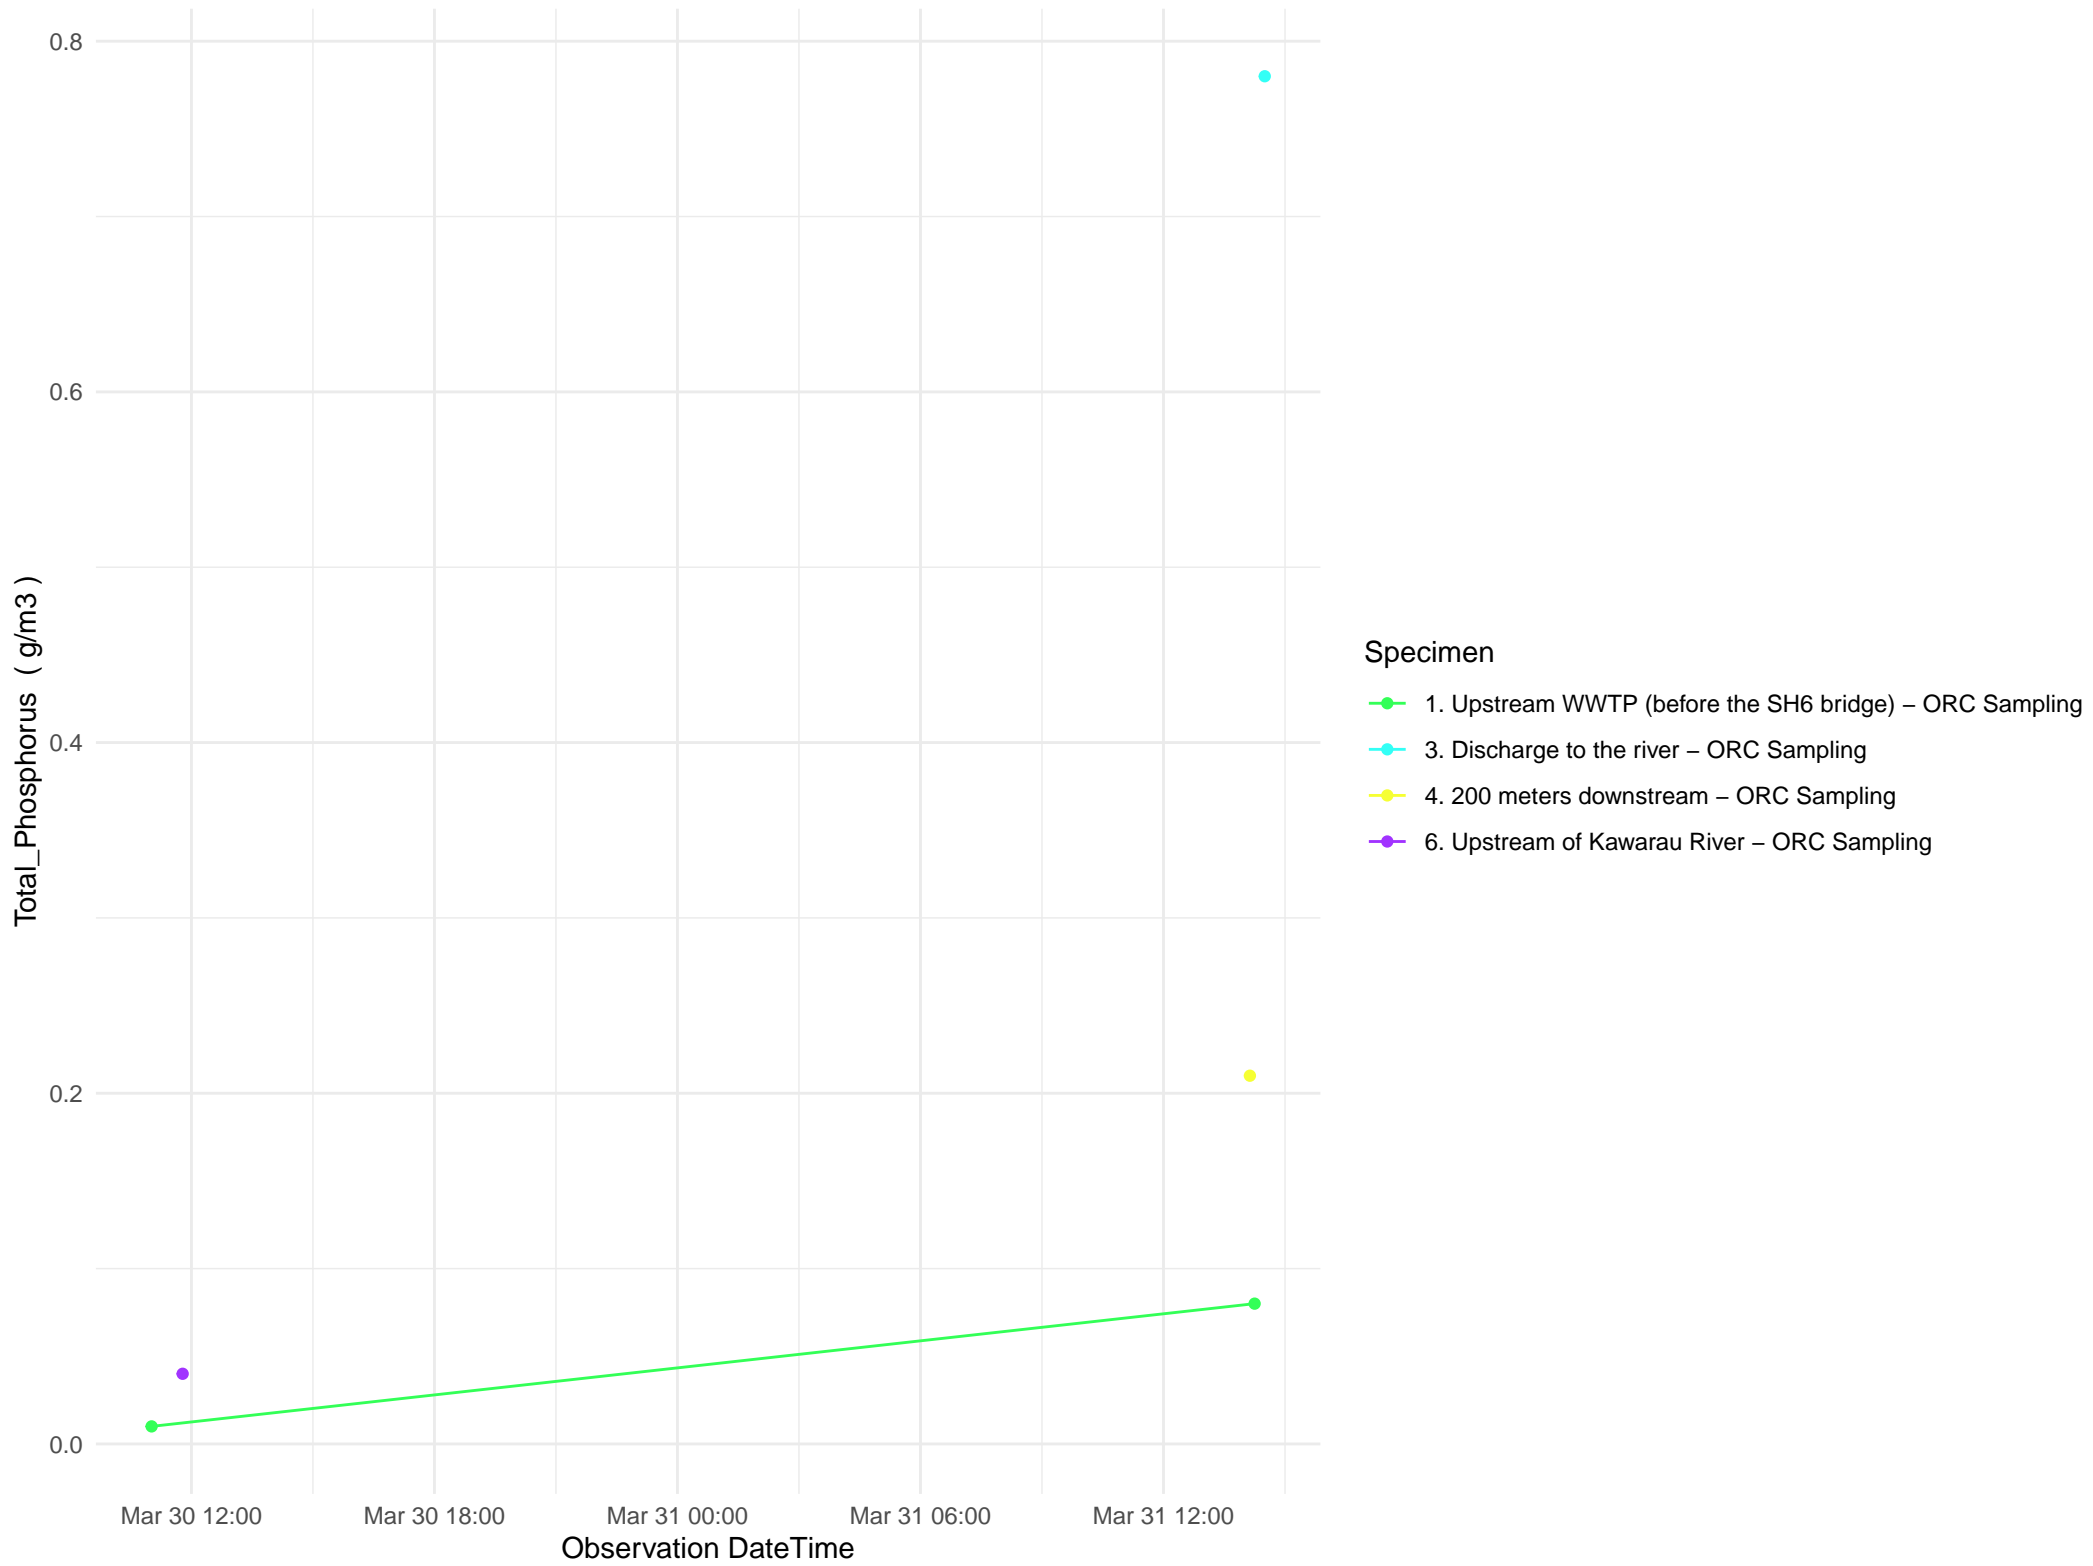

Otago Regional Council Sampling of Ammoniacal_Nitrogen

Otago Regional Council Sampling of Biochemical_Oxygen_Demand_5d

Otago Regional Council Sampling of E.Coli

Otago Regional Council Sampling of Total_Nitrogen

Otago Regional Council Sampling of Total_Oxidised_Nitrogen

Otago Regional Council Sampling of Total_Phosphorus

Otago Regional Council Sampling of Total_Suspended_Solids

Otago Regional Council Sampling of pH