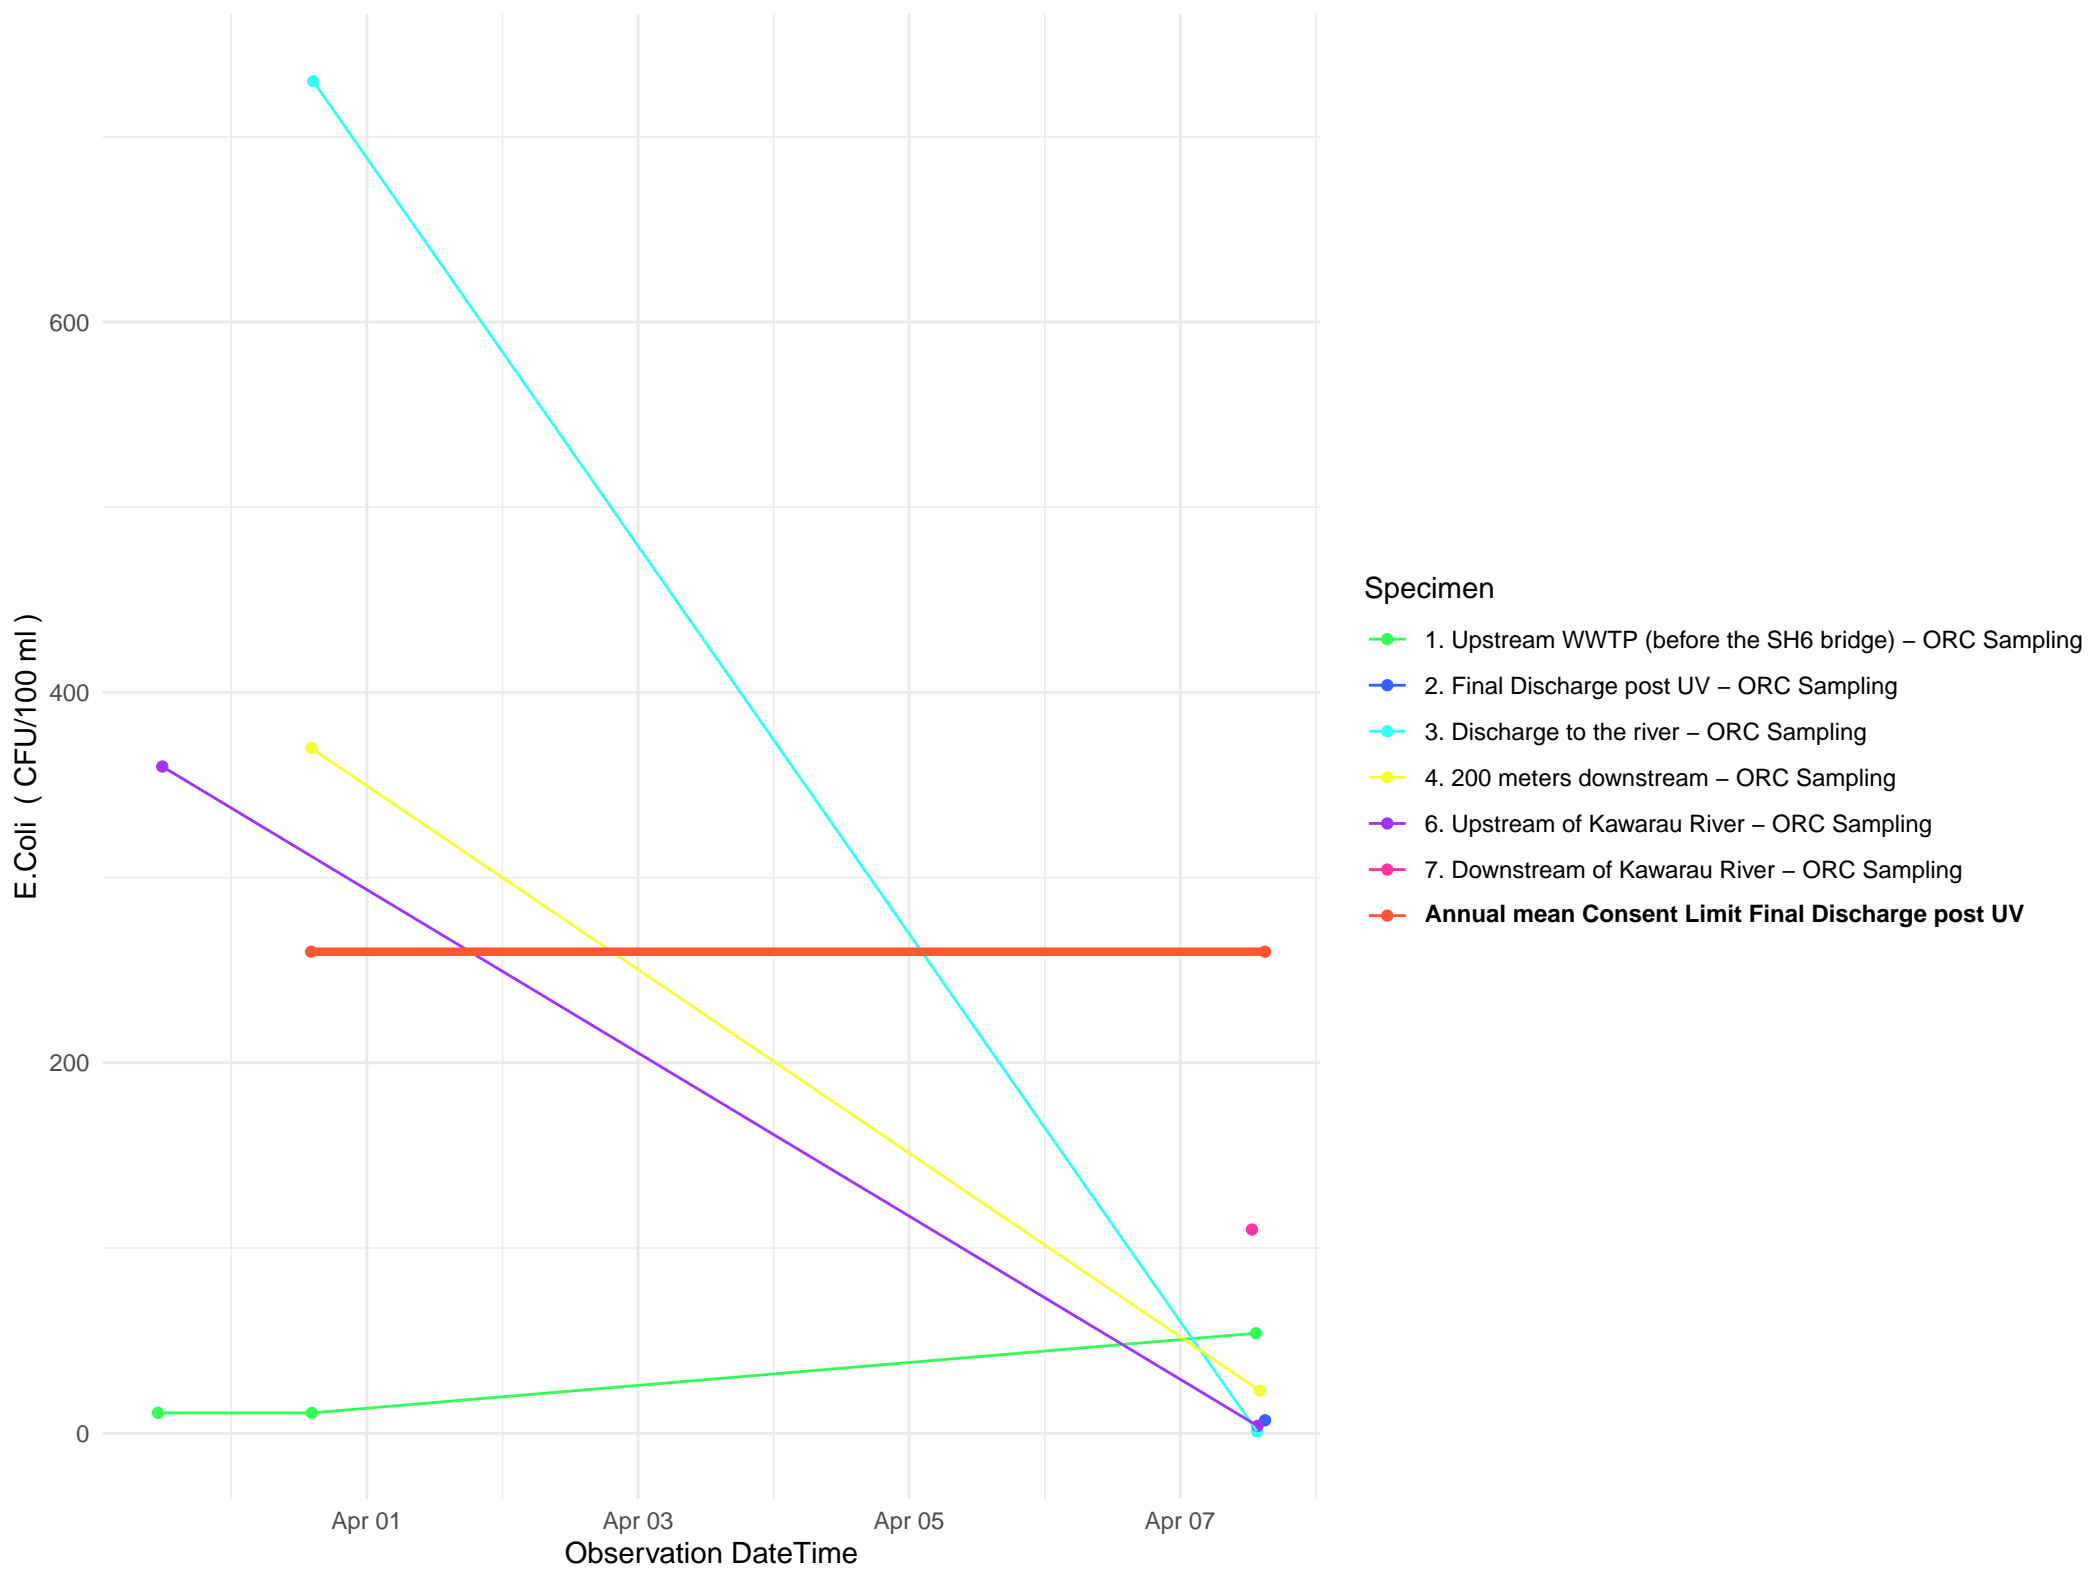

Otago Regional Council Sampling of Ammoniacal_Nitrogen

Otago Regional Council Sampling of Biochemical_Oxygen_Demand_5d

Otago Regional Council Sampling of E.Coli

Otago Regional Council Sampling of Total_Nitrogen

Otago Regional Council Sampling of Total_Oxidised_Nitrogen

Otago Regional Council Sampling of Total_Phosphorus

Otago Regional Council Sampling of Total_Suspended_Solids

Otago Regional Council Sampling of pH