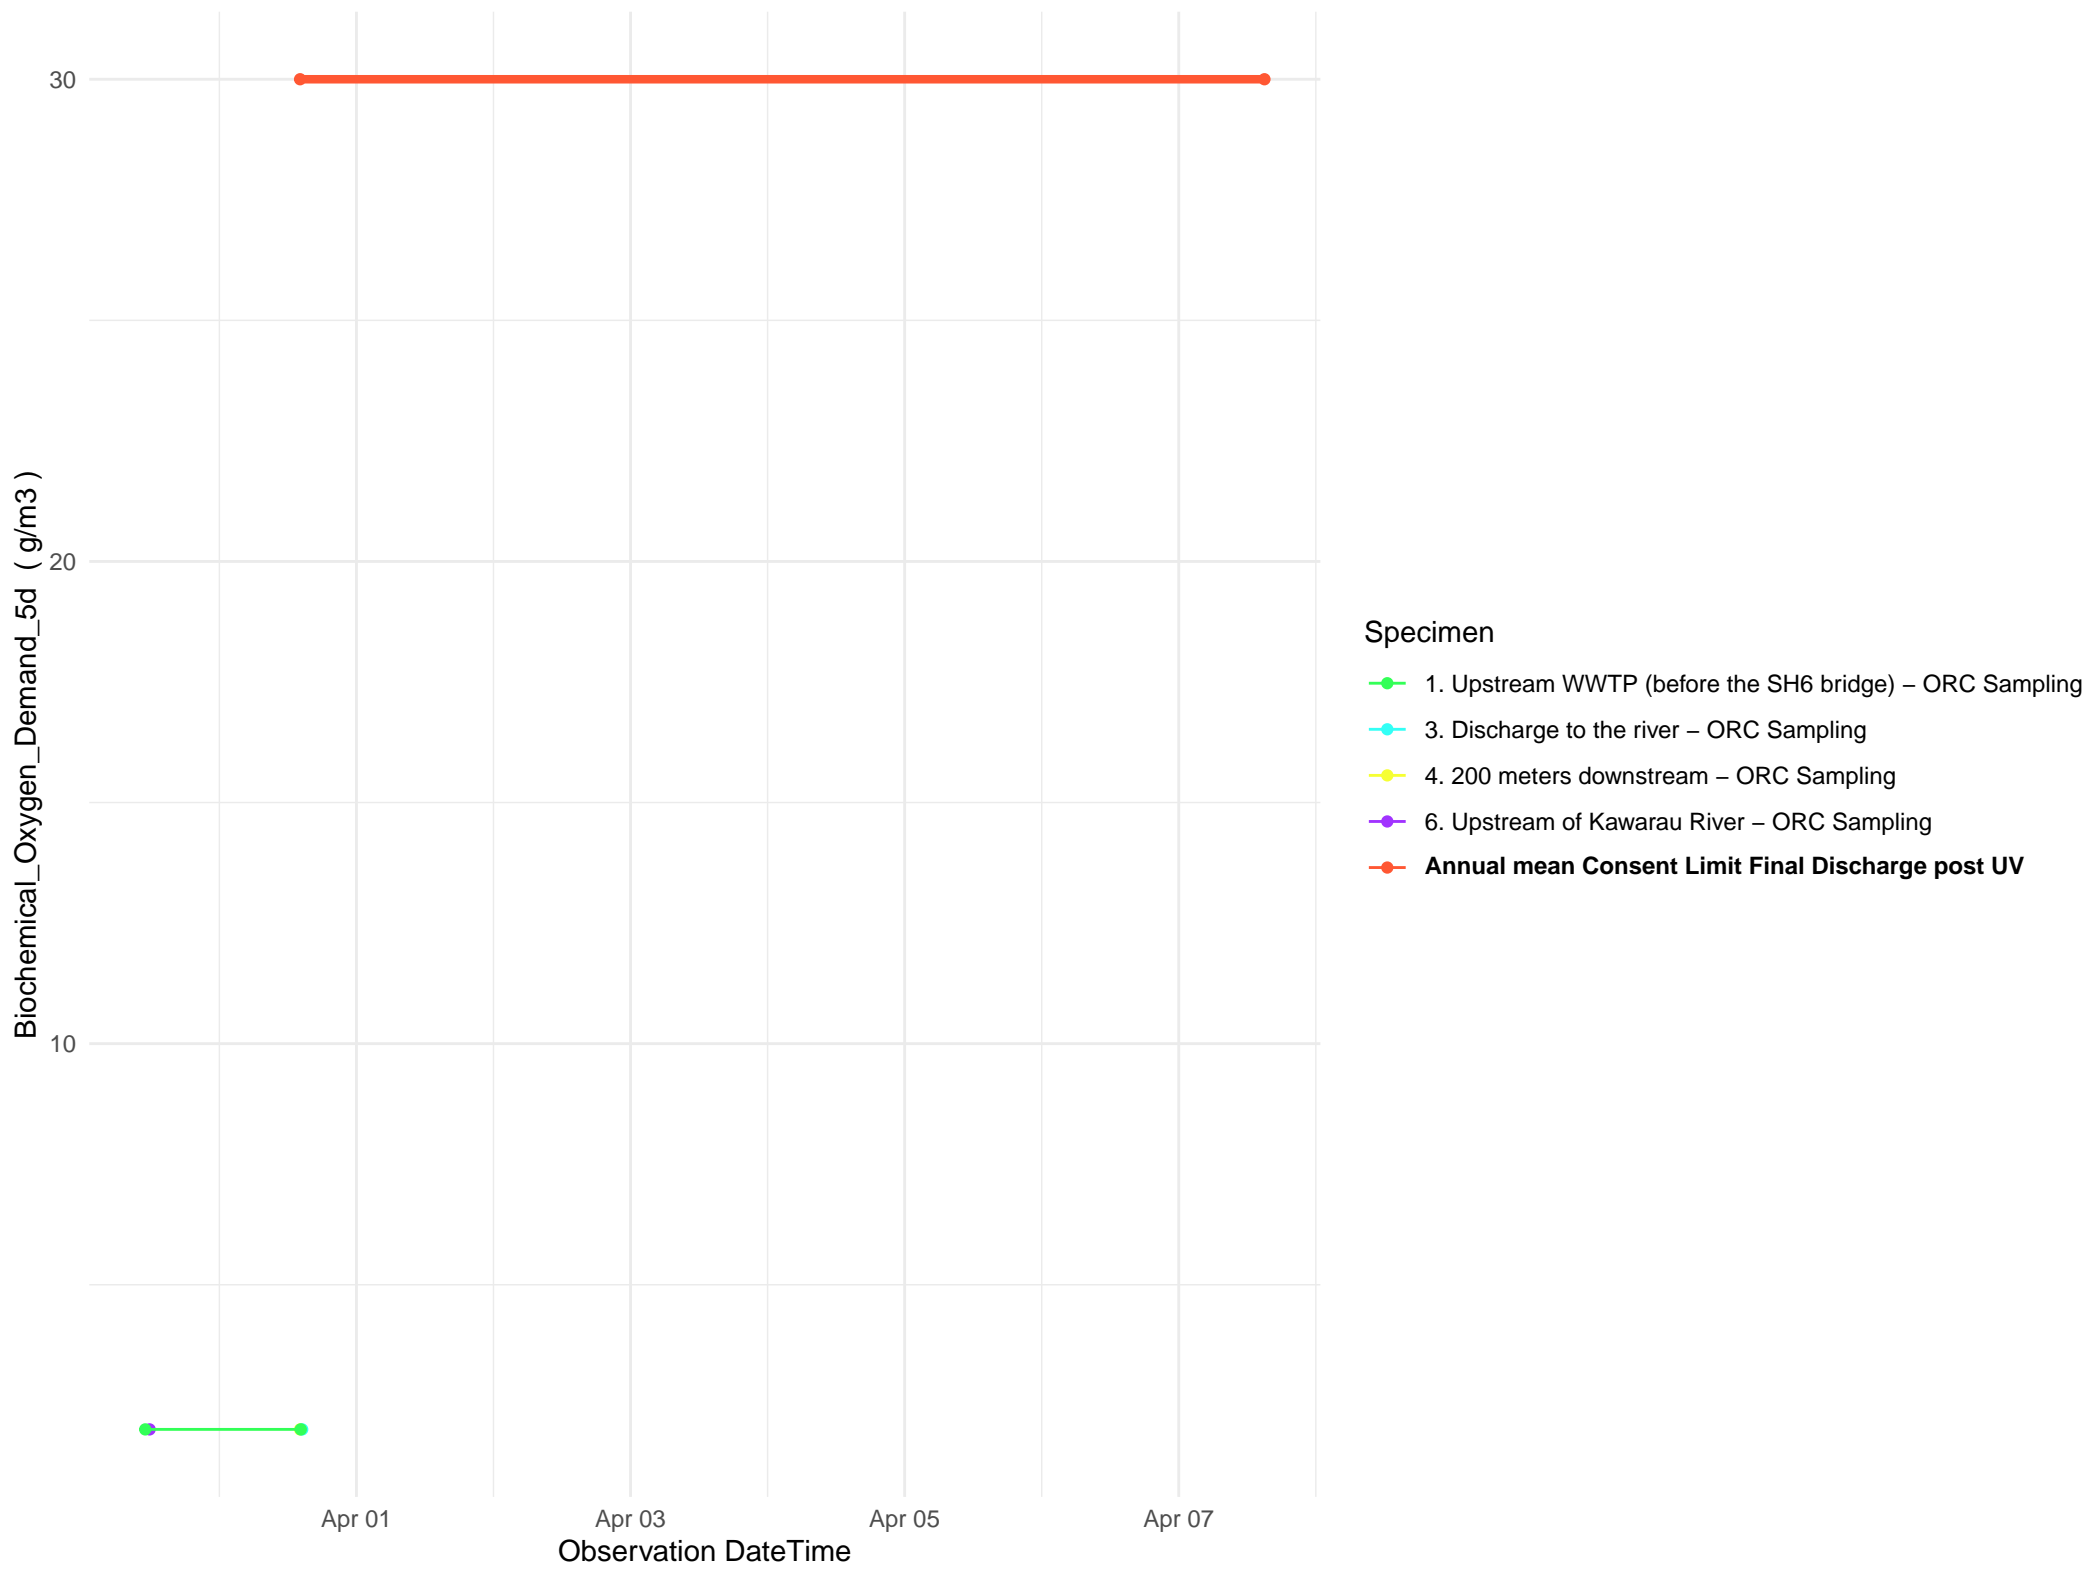

Otago Regional Council Sampling of Ammoniacal_Nitrogen

Otago Regional Council Sampling of Biochemical_Oxygen_Demand_5d

Otago Regional Council Sampling of E.Coli

Otago Regional Council Sampling of Total_Nitrogen

Otago Regional Council Sampling of Total_Oxidised_Nitrogen

Otago Regional Council Sampling of Total_Phosphorus

Otago Regional Council Sampling of Total_Suspended_Solids

Otago Regional Council Sampling of pH