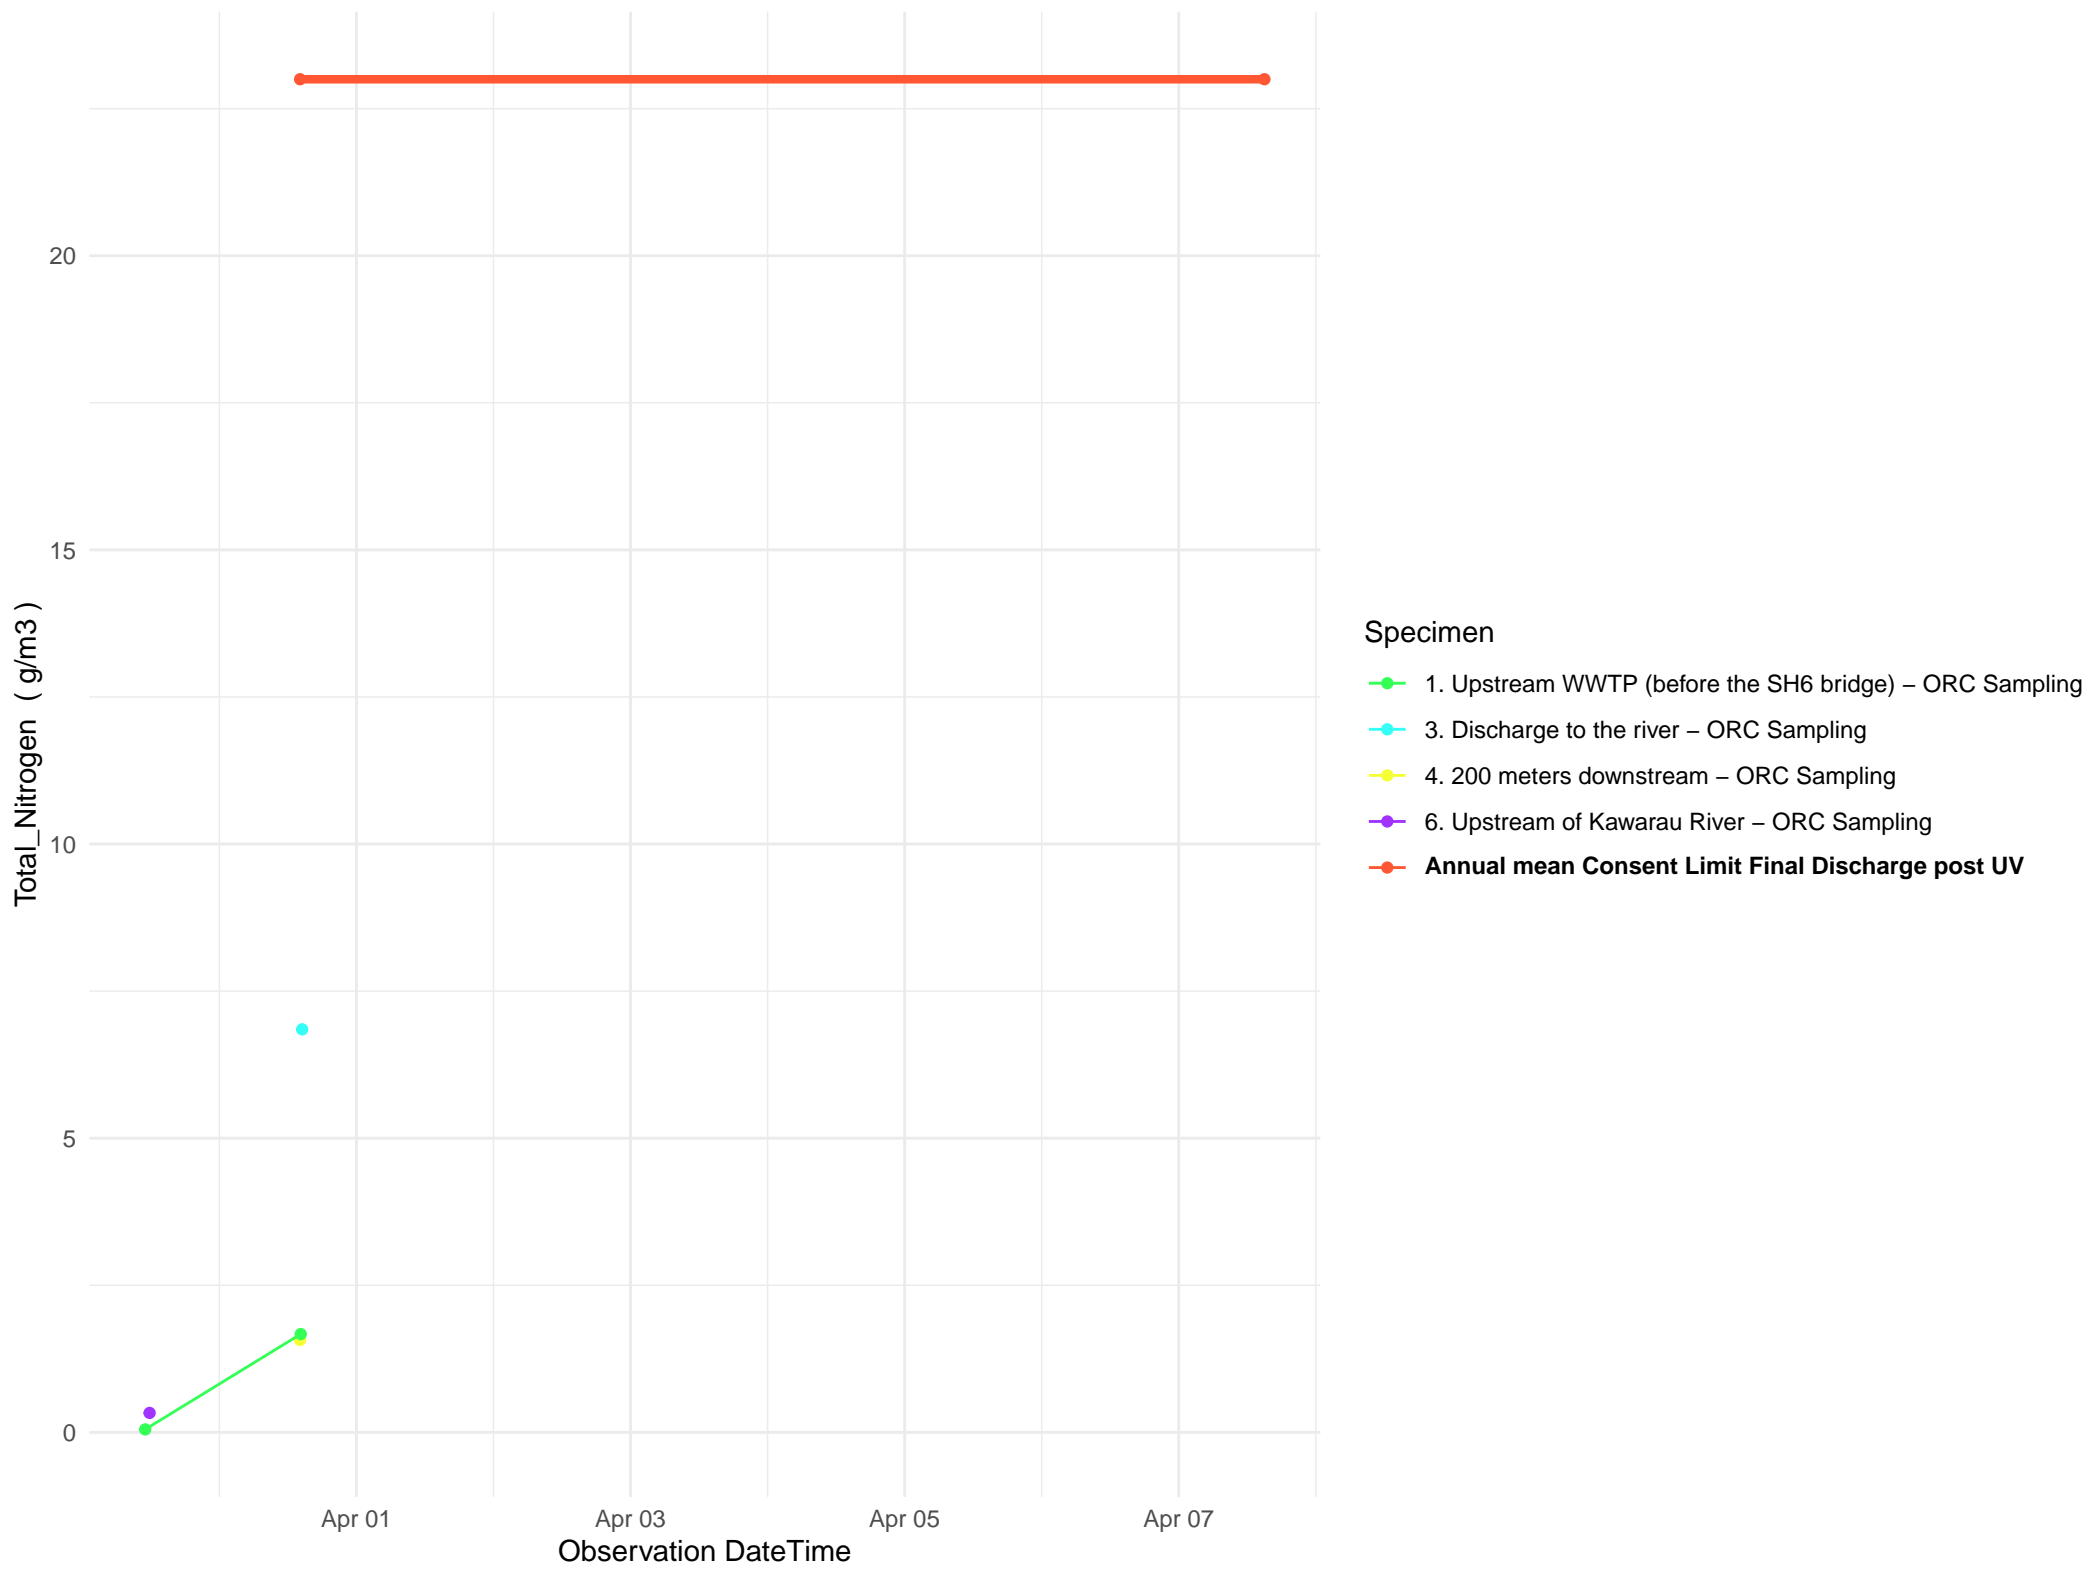

Otago Regional Council Sampling of Ammoniacal_Nitrogen

Otago Regional Council Sampling of Biochemical_Oxygen_Demand_5d

Otago Regional Council Sampling of E.Coli

Otago Regional Council Sampling of Total_Nitrogen

Otago Regional Council Sampling of Total_Oxidised_Nitrogen

Otago Regional Council Sampling of Total_Phosphorus

Otago Regional Council Sampling of Total_Suspended_Solids

Otago Regional Council Sampling of pH