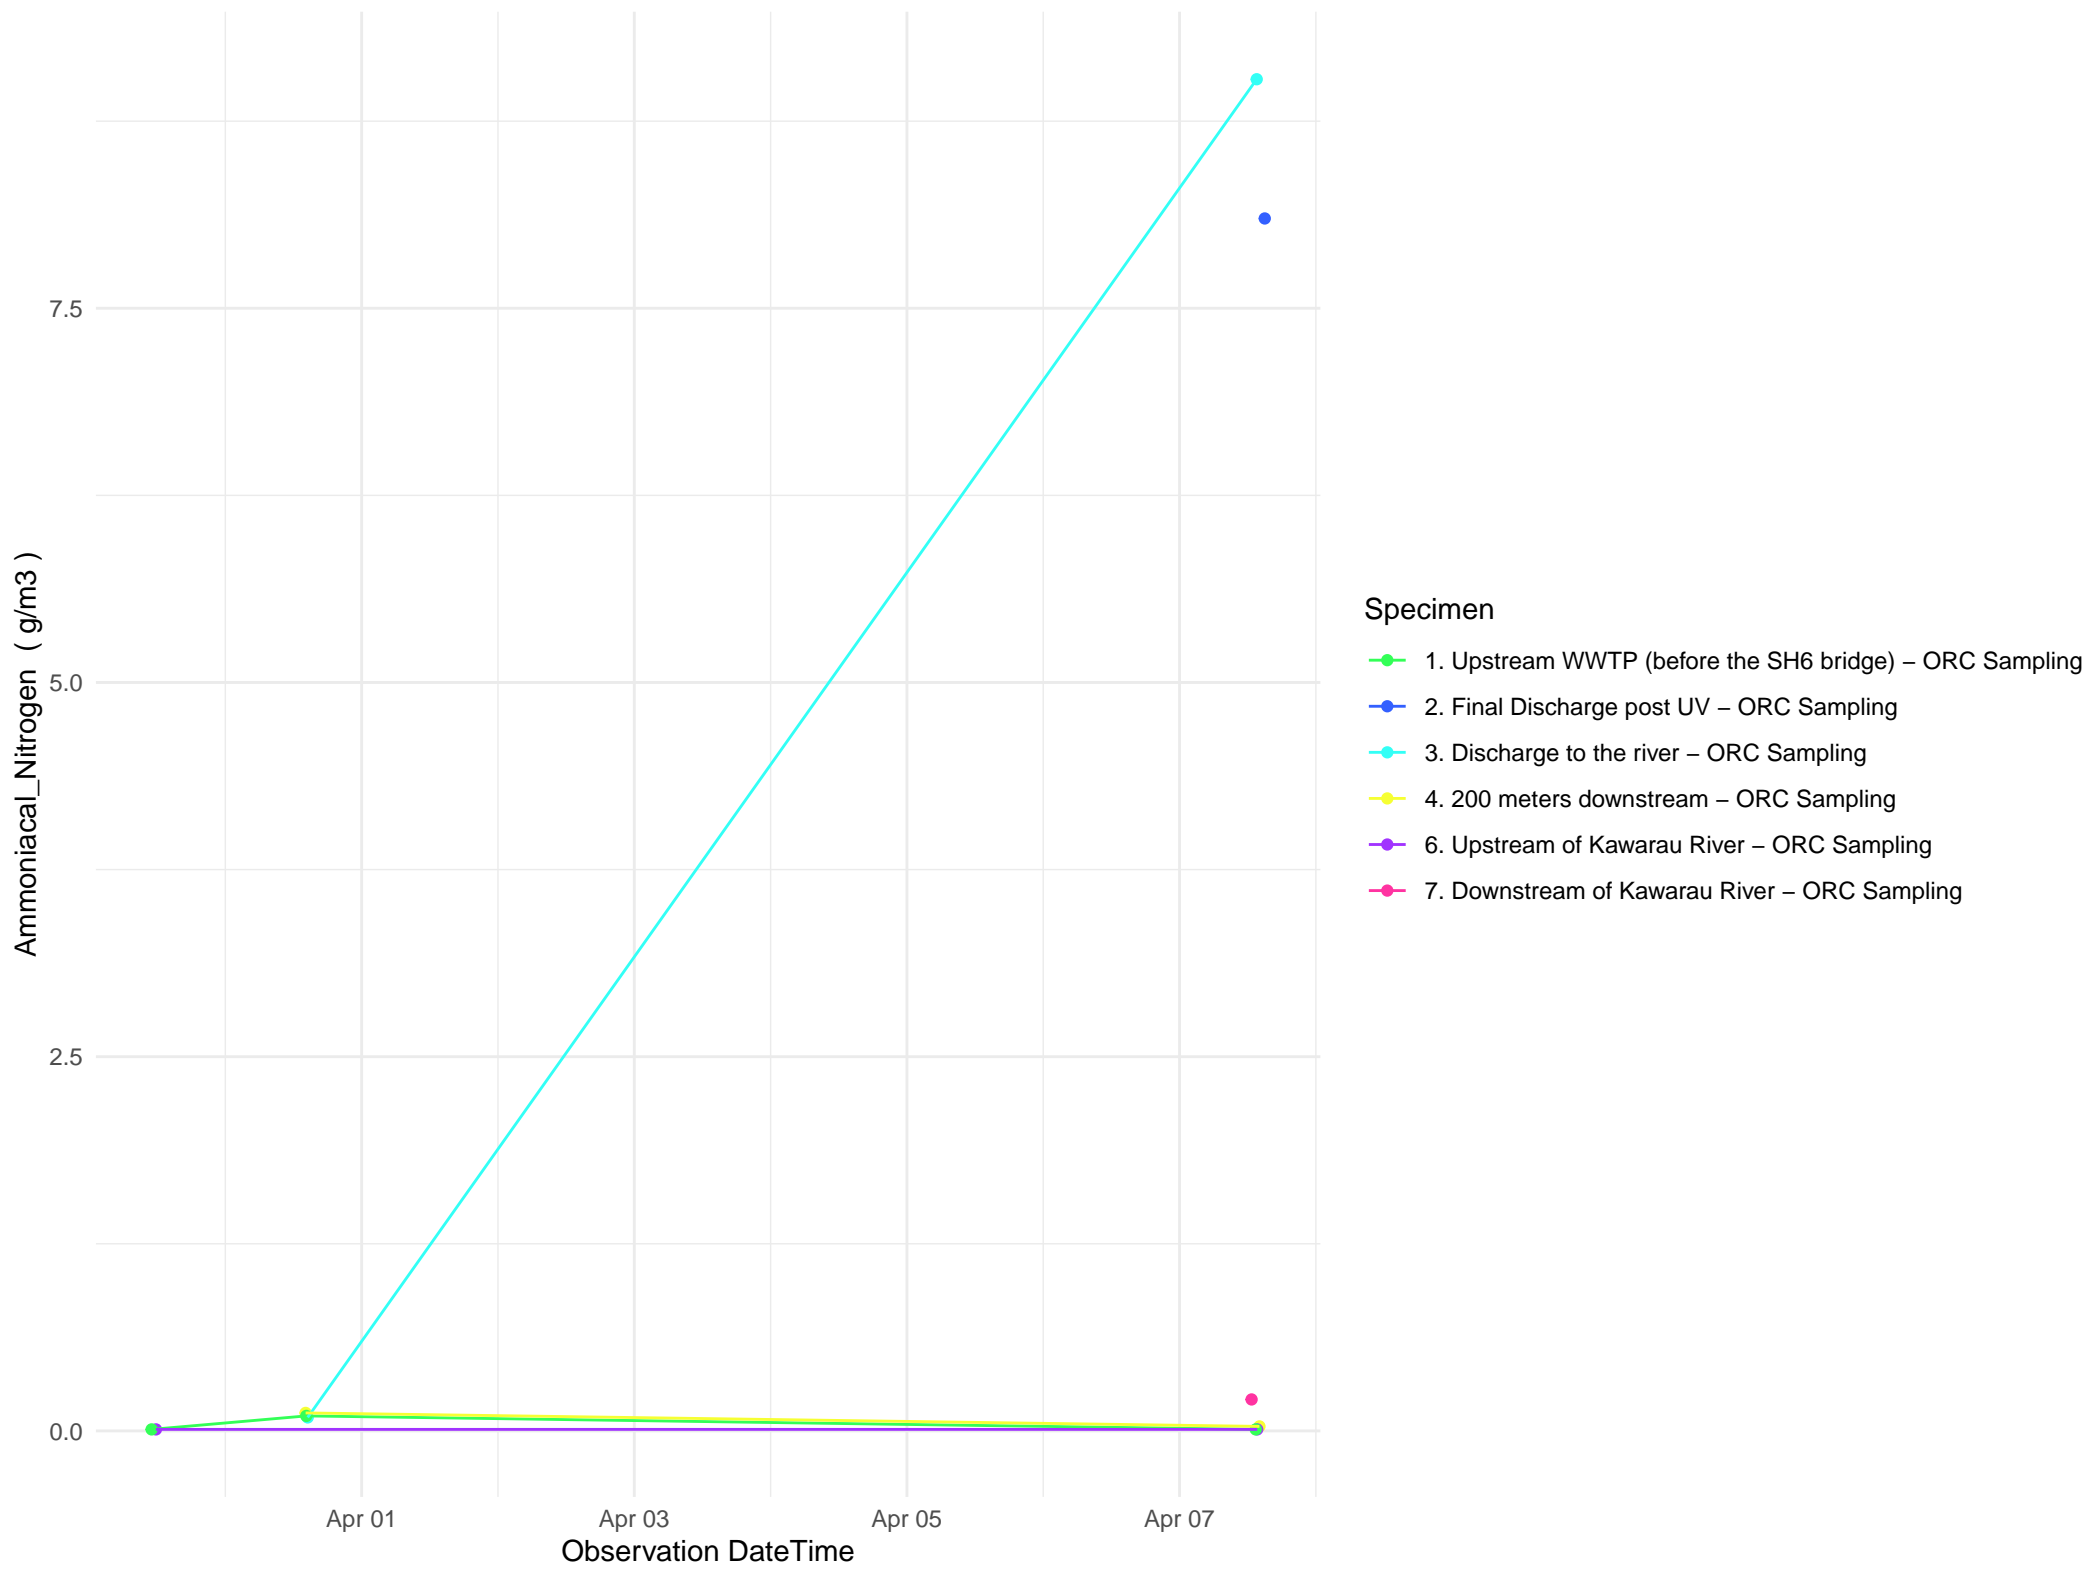

Otago Regional Council Sampling of Ammoniacal_Nitrogen

Otago Regional Council Sampling of Biochemical_Oxygen_Demand_5d

Otago Regional Council Sampling of E.Coli

Otago Regional Council Sampling of Total_Nitrogen

Otago Regional Council Sampling of Total_Oxidised_Nitrogen

Otago Regional Council Sampling of Total_Phosphorus

Otago Regional Council Sampling of Total_Suspended_Solids

Otago Regional Council Sampling of pH