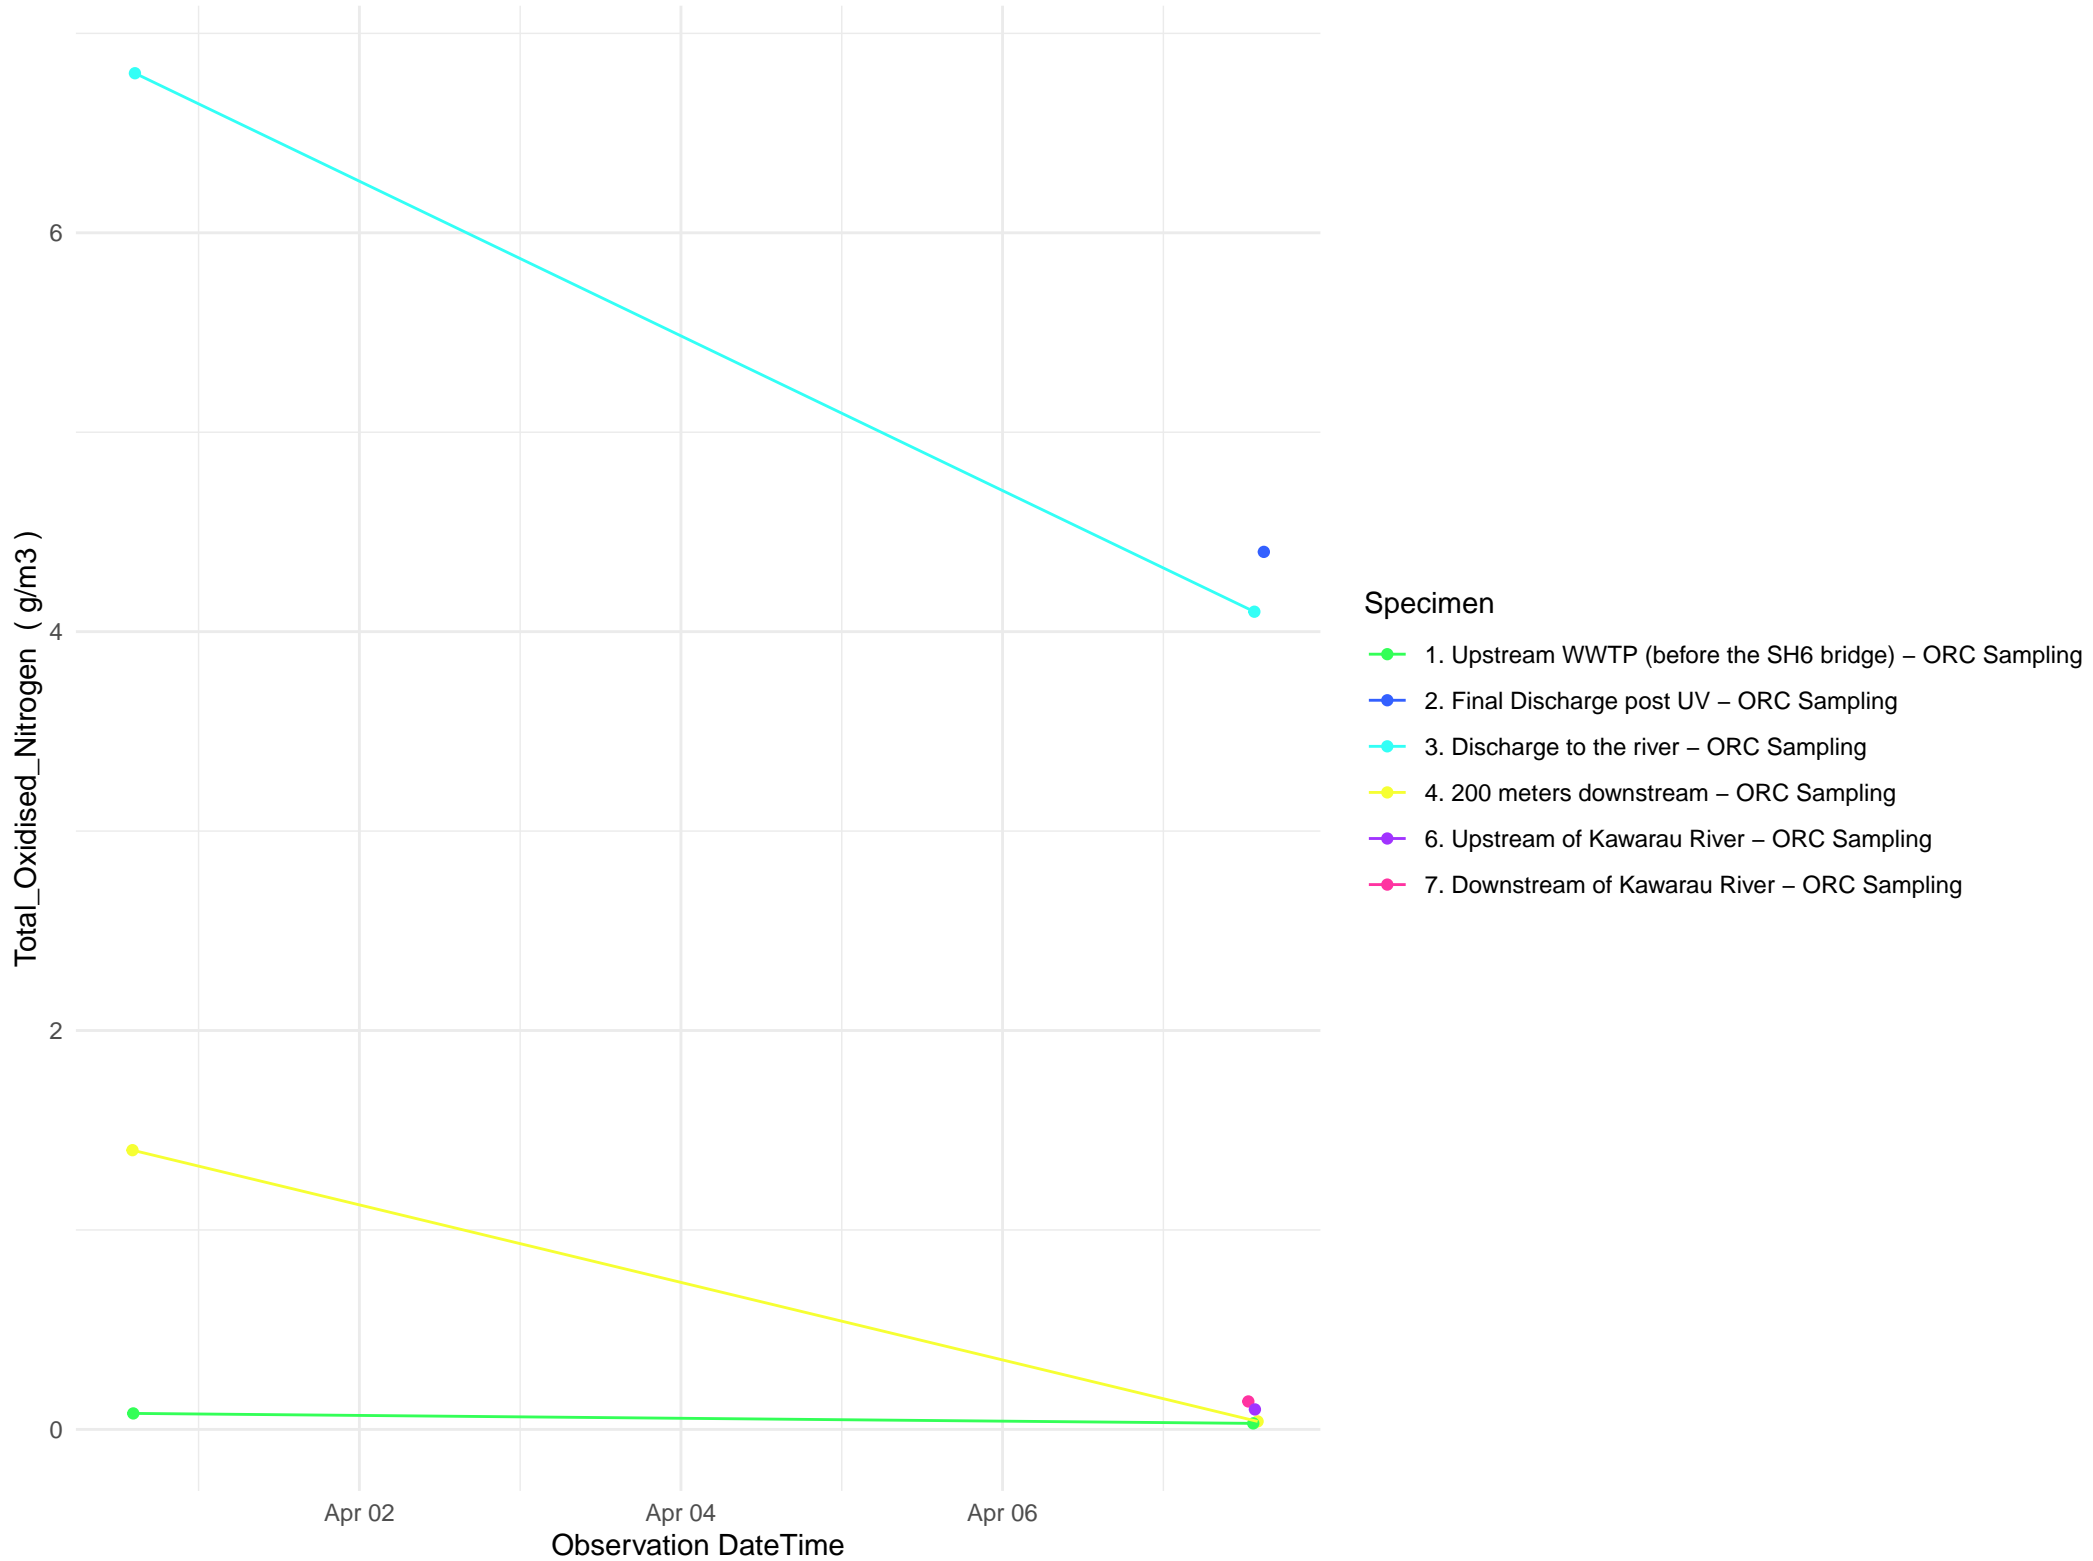

Otago Regional Council Sampling of Ammoniacal_Nitrogen

Otago Regional Council Sampling of Biochemical_Oxygen_Demand_5d

Otago Regional Council Sampling of E.Coli

Otago Regional Council Sampling of Total_Nitrogen

Otago Regional Council Sampling of Total_Oxidised_Nitrogen

Otago Regional Council Sampling of Total_Phosphorus

Otago Regional Council Sampling of Total_Suspended_Solids

Otago Regional Council Sampling of pH