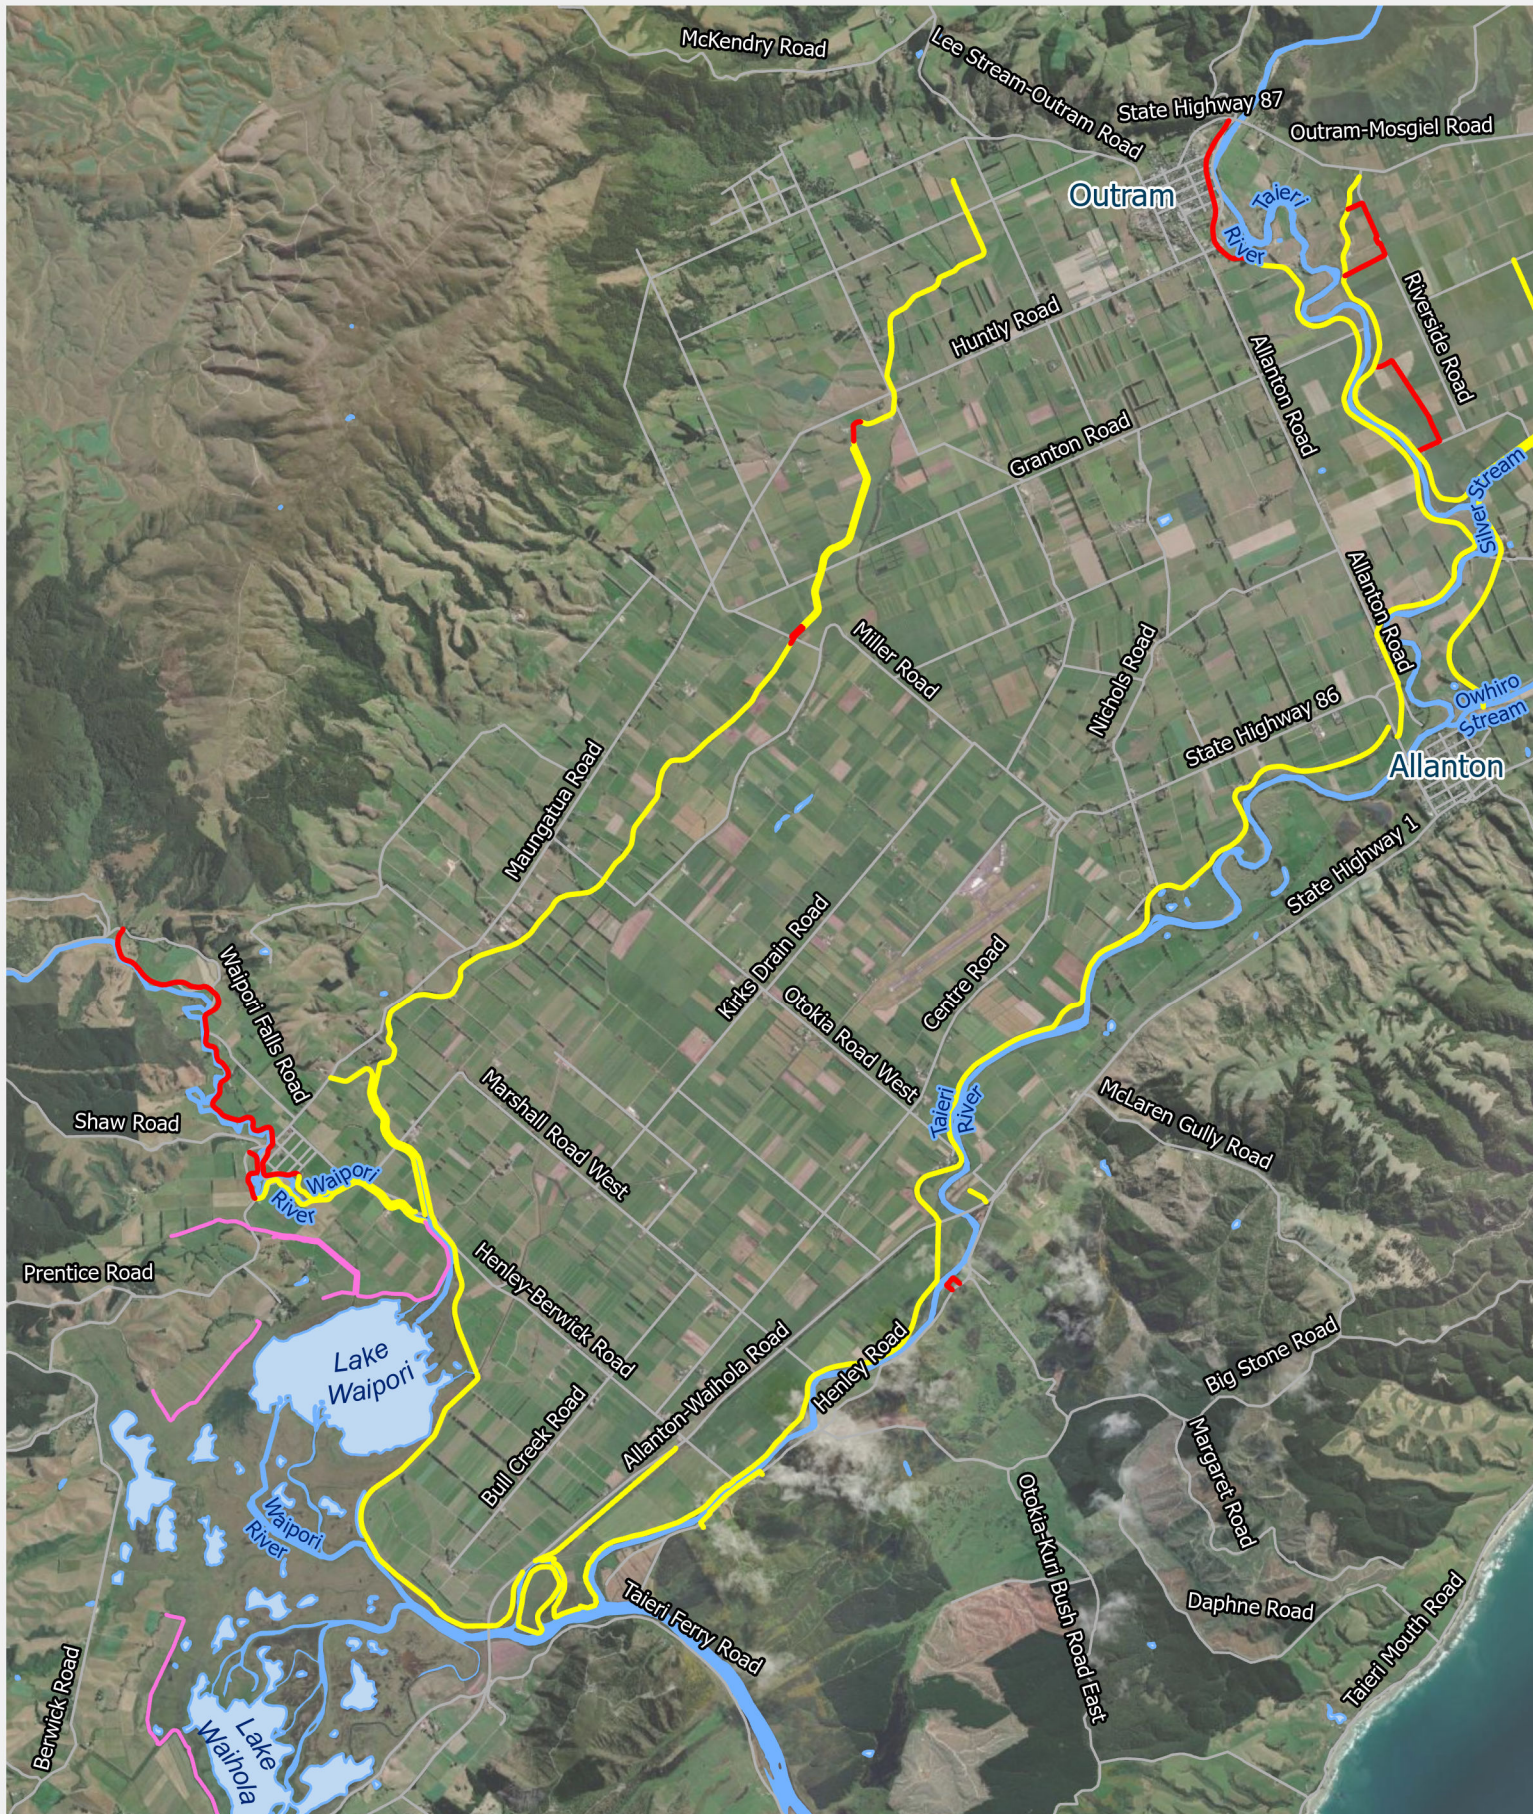

# Rabbit Control West Taieri

Floodbanks related to rabbit shooting on the West Taieri Plains

- Floodbanks
- No Shoot Floodbanks
- Out of Scope - No Work Required
- Road
- Lake
- River

Information on this map may not be used for the purposes of any legal disputes. The user should independently verify the accuracy of any information before taking any action in reliance upon it. This map was generated for A4 printing on 26/03/2025 at the scale of 1:80,000.