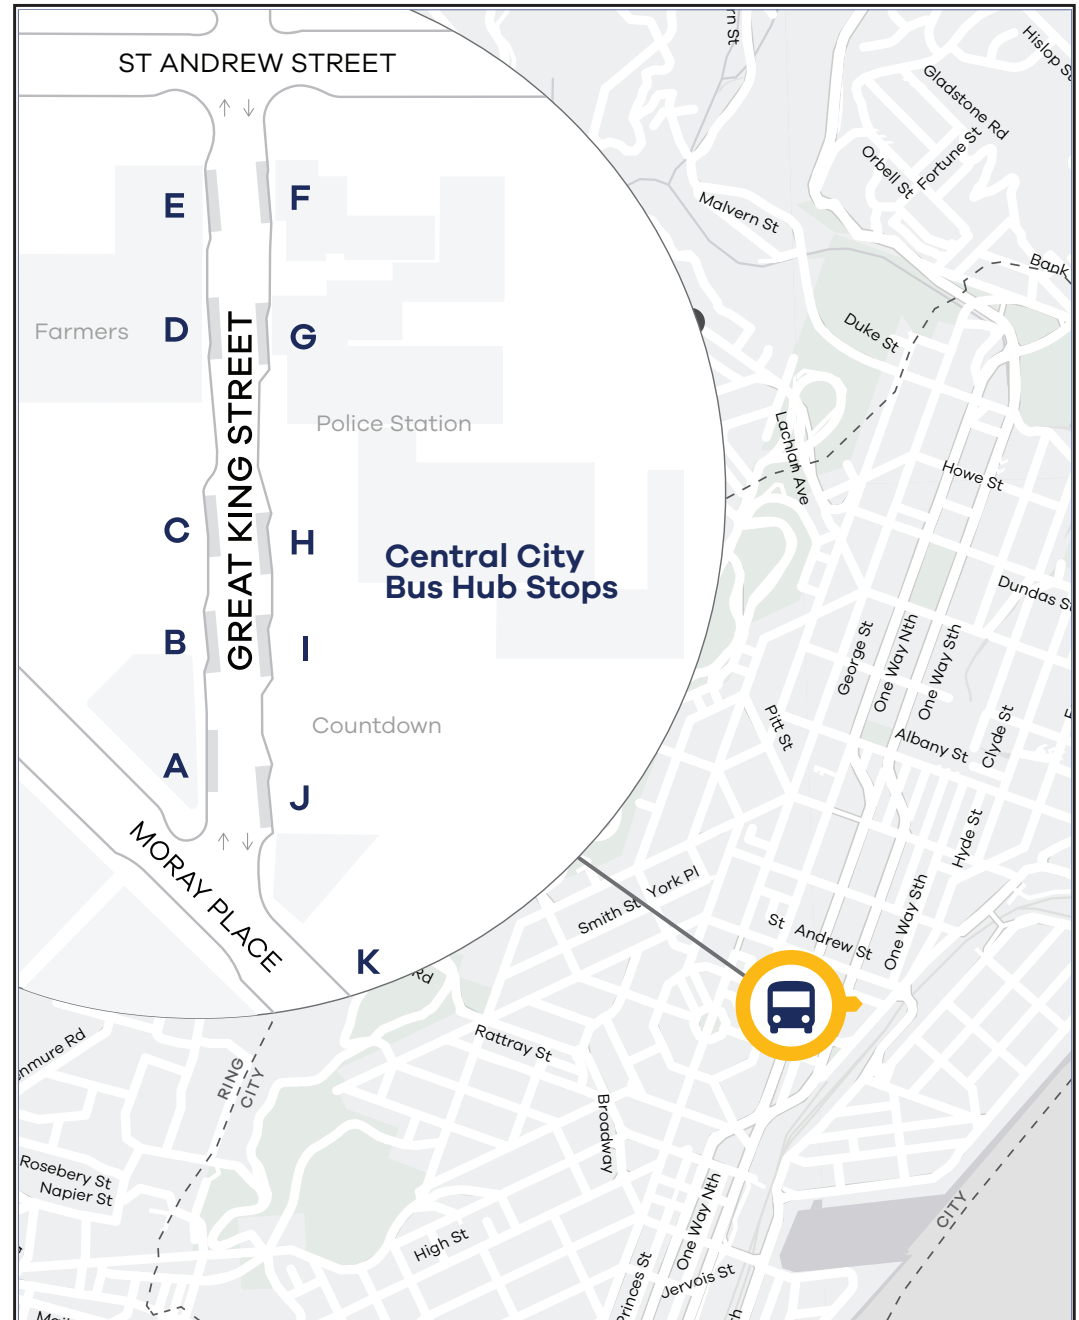

Dunedin Bus Hub

The Bus Hub, located on Great King Street, is Dunedin's major public transport hub. It is the heart of our bus service.

Except for the Ridge Runner service, all citybound services run through the Bus Hub.

Finding your connecting route and making transfers is much easier with everything in one place.

- 
 Central location
- 
 Bike stands
- 
 Easier transfers
- 
Bus Hub
- 
 Toilets
- 
 Audio option at Hub stops