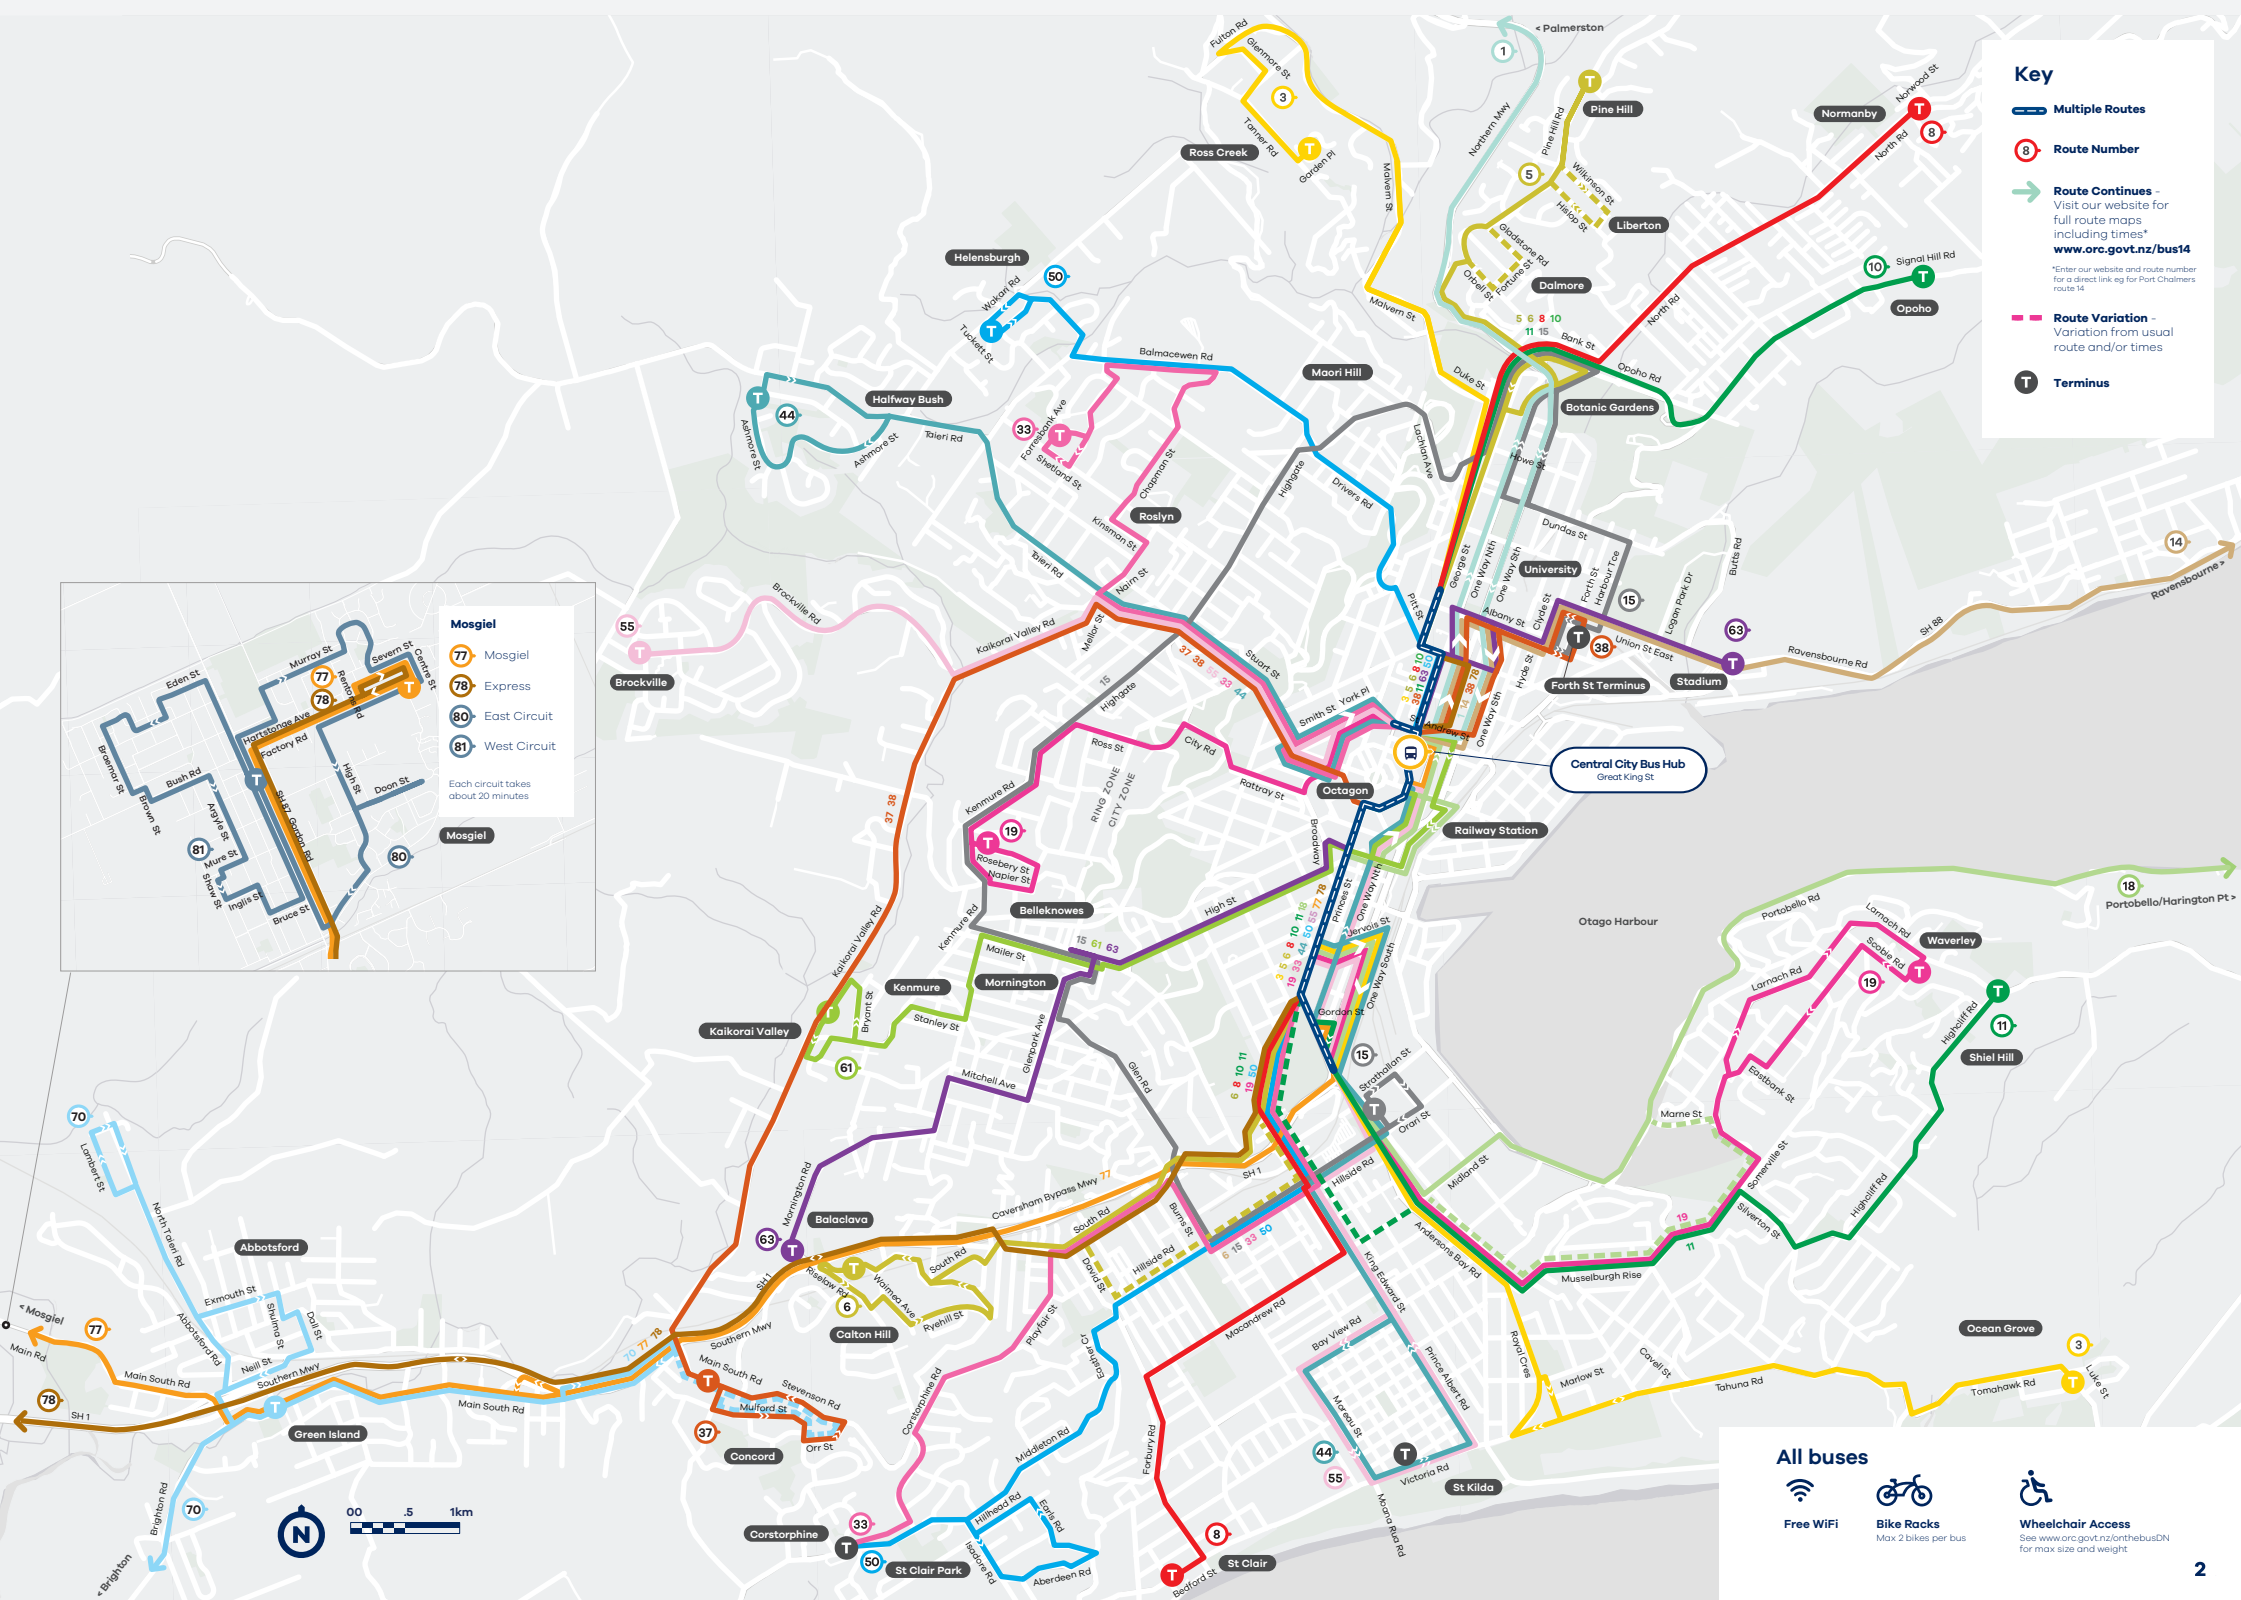

Key

-  Multiple Routes
-  Route Number
-  Route Continues - Visit our website for full route maps including times* www.orc.govt.nz/bus14
*Enter our website and route number for a direct link eg for Port Chalmers route 14.
-  Route Variation - Variation from usual route and/or times
-  Terminus

Mosgiel

-  77 Mosgiel
-  78 Express
-  80 East Circuit
-  81 West Circuit

Each circuit takes about 20 minutes

Mosgiel

All buses

-  Free WiFi
-  Bike Racks
Max 2 bikes per bus
-  Wheelchair Access
See www.orc.govt.nz/onthebusDN for max size and weight