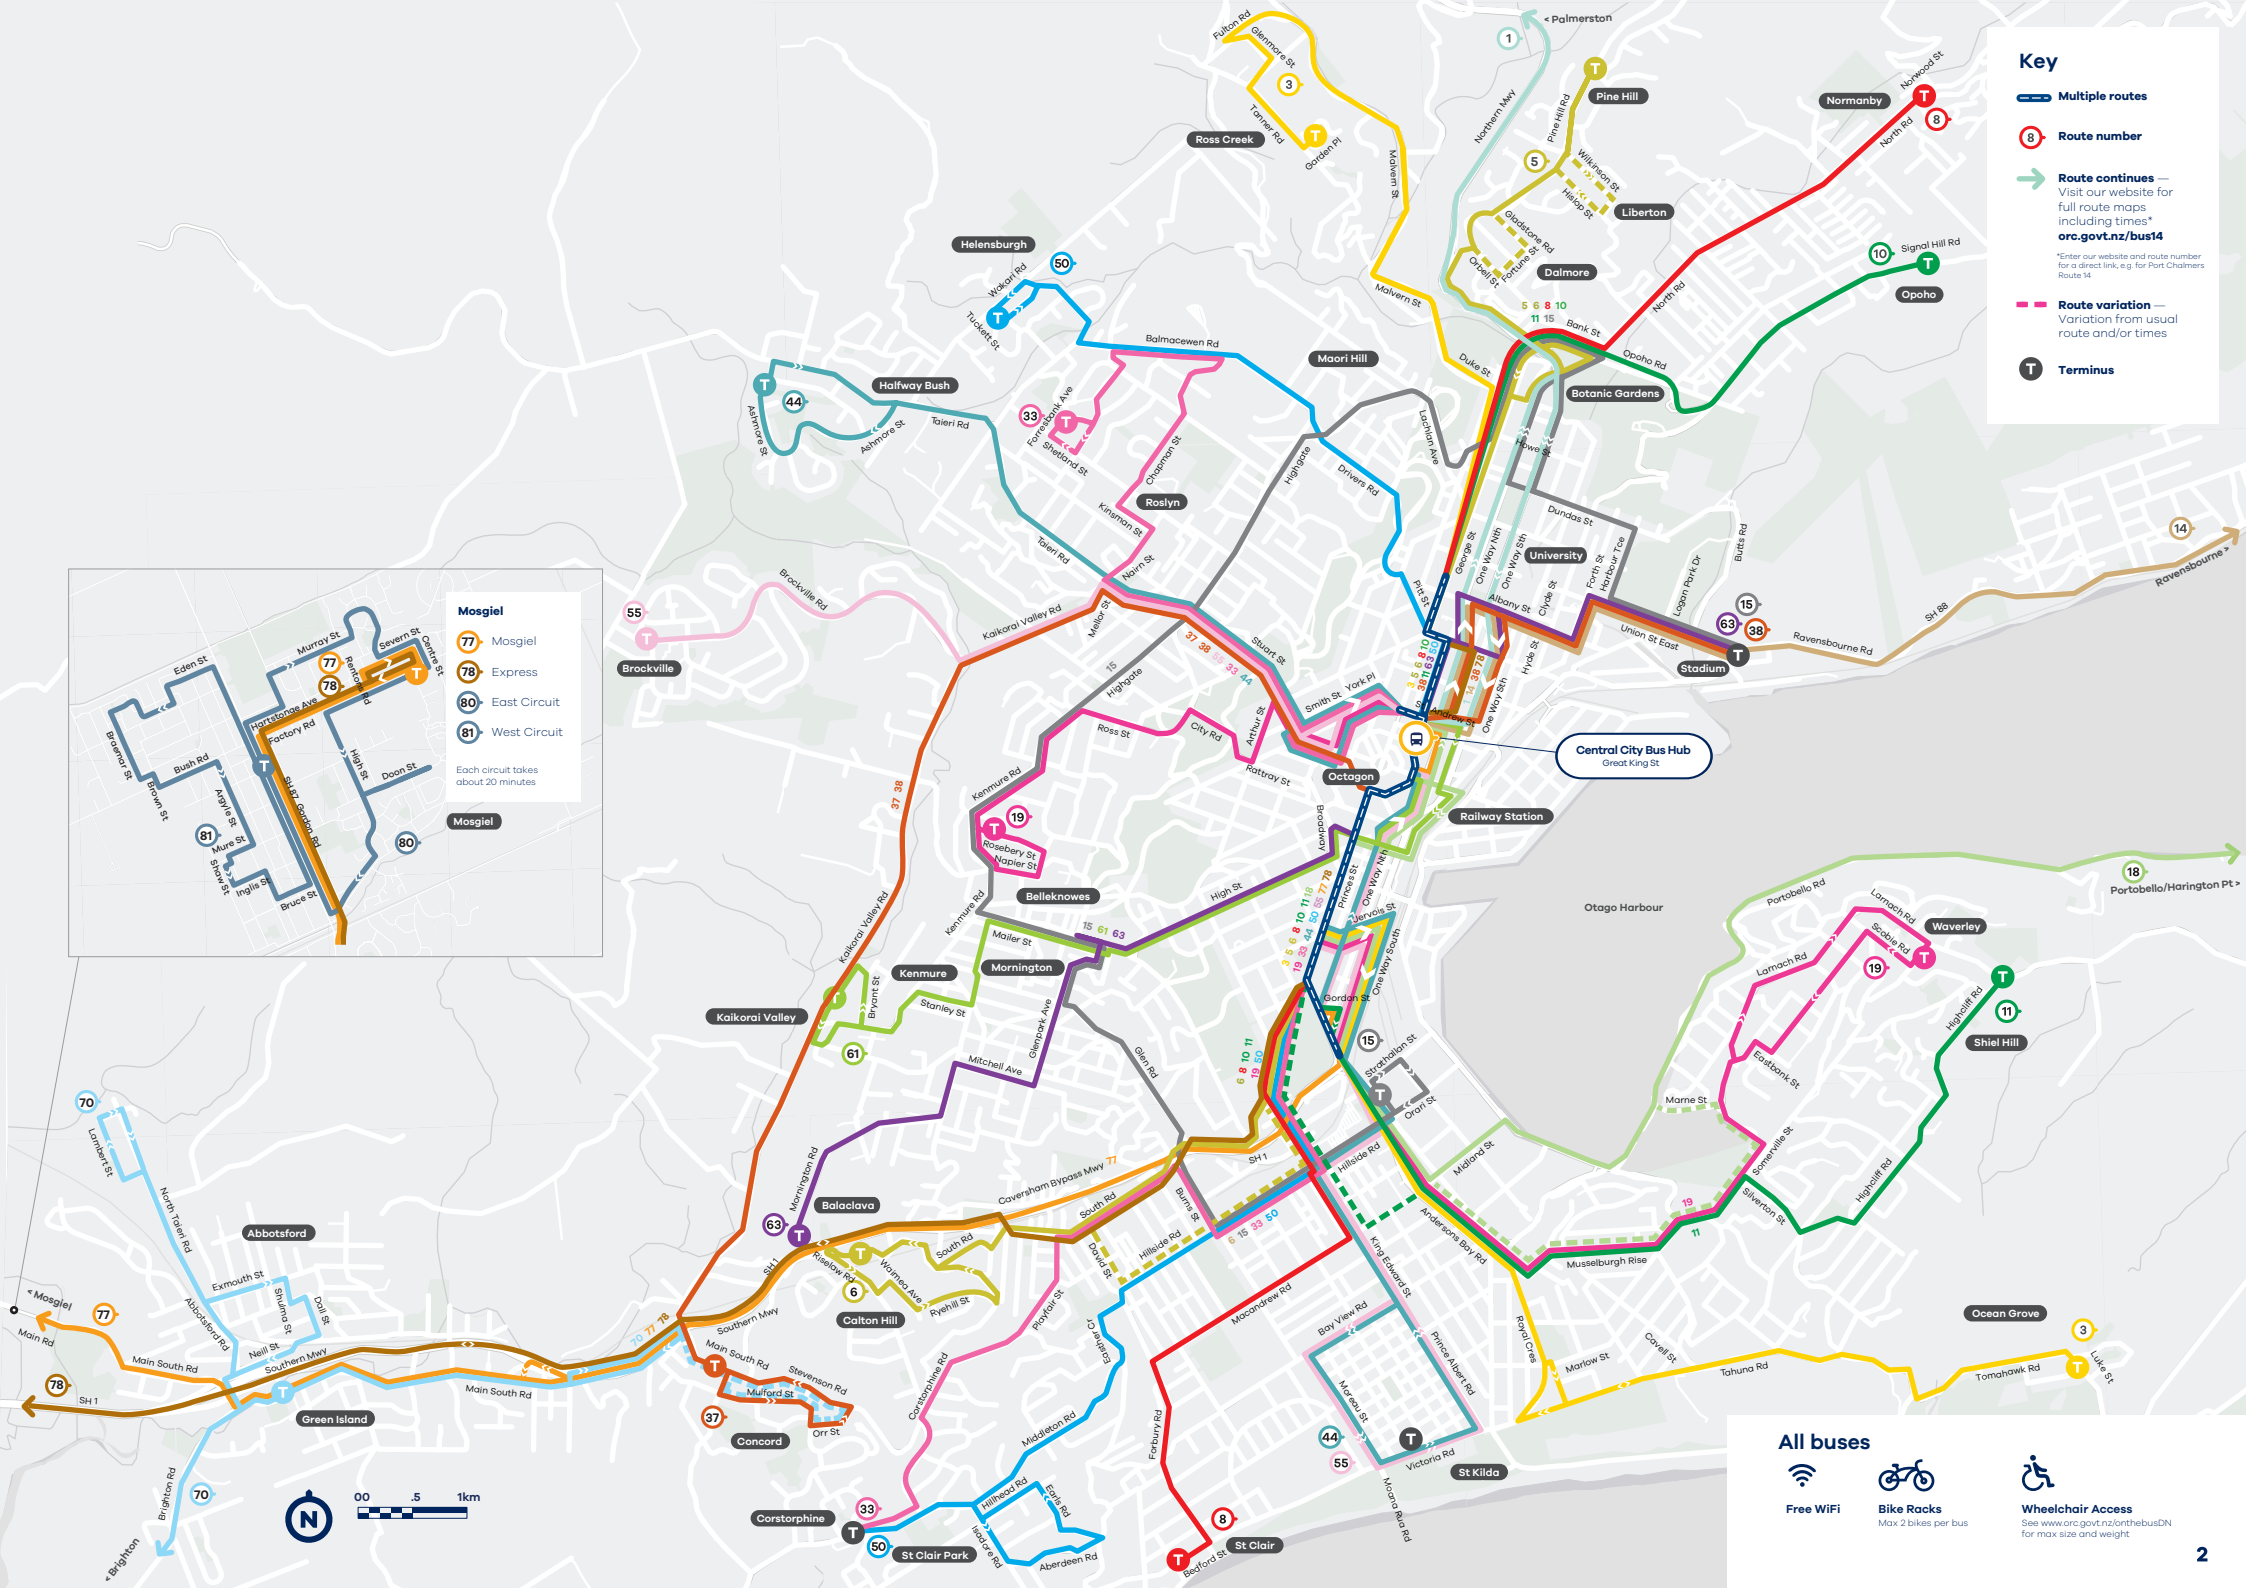

### Mosgiel

- 77 Mosgiel
- 78 Express
- 80 East Circuit
- 81 West Circuit

Each circuit takes about 20 minutes