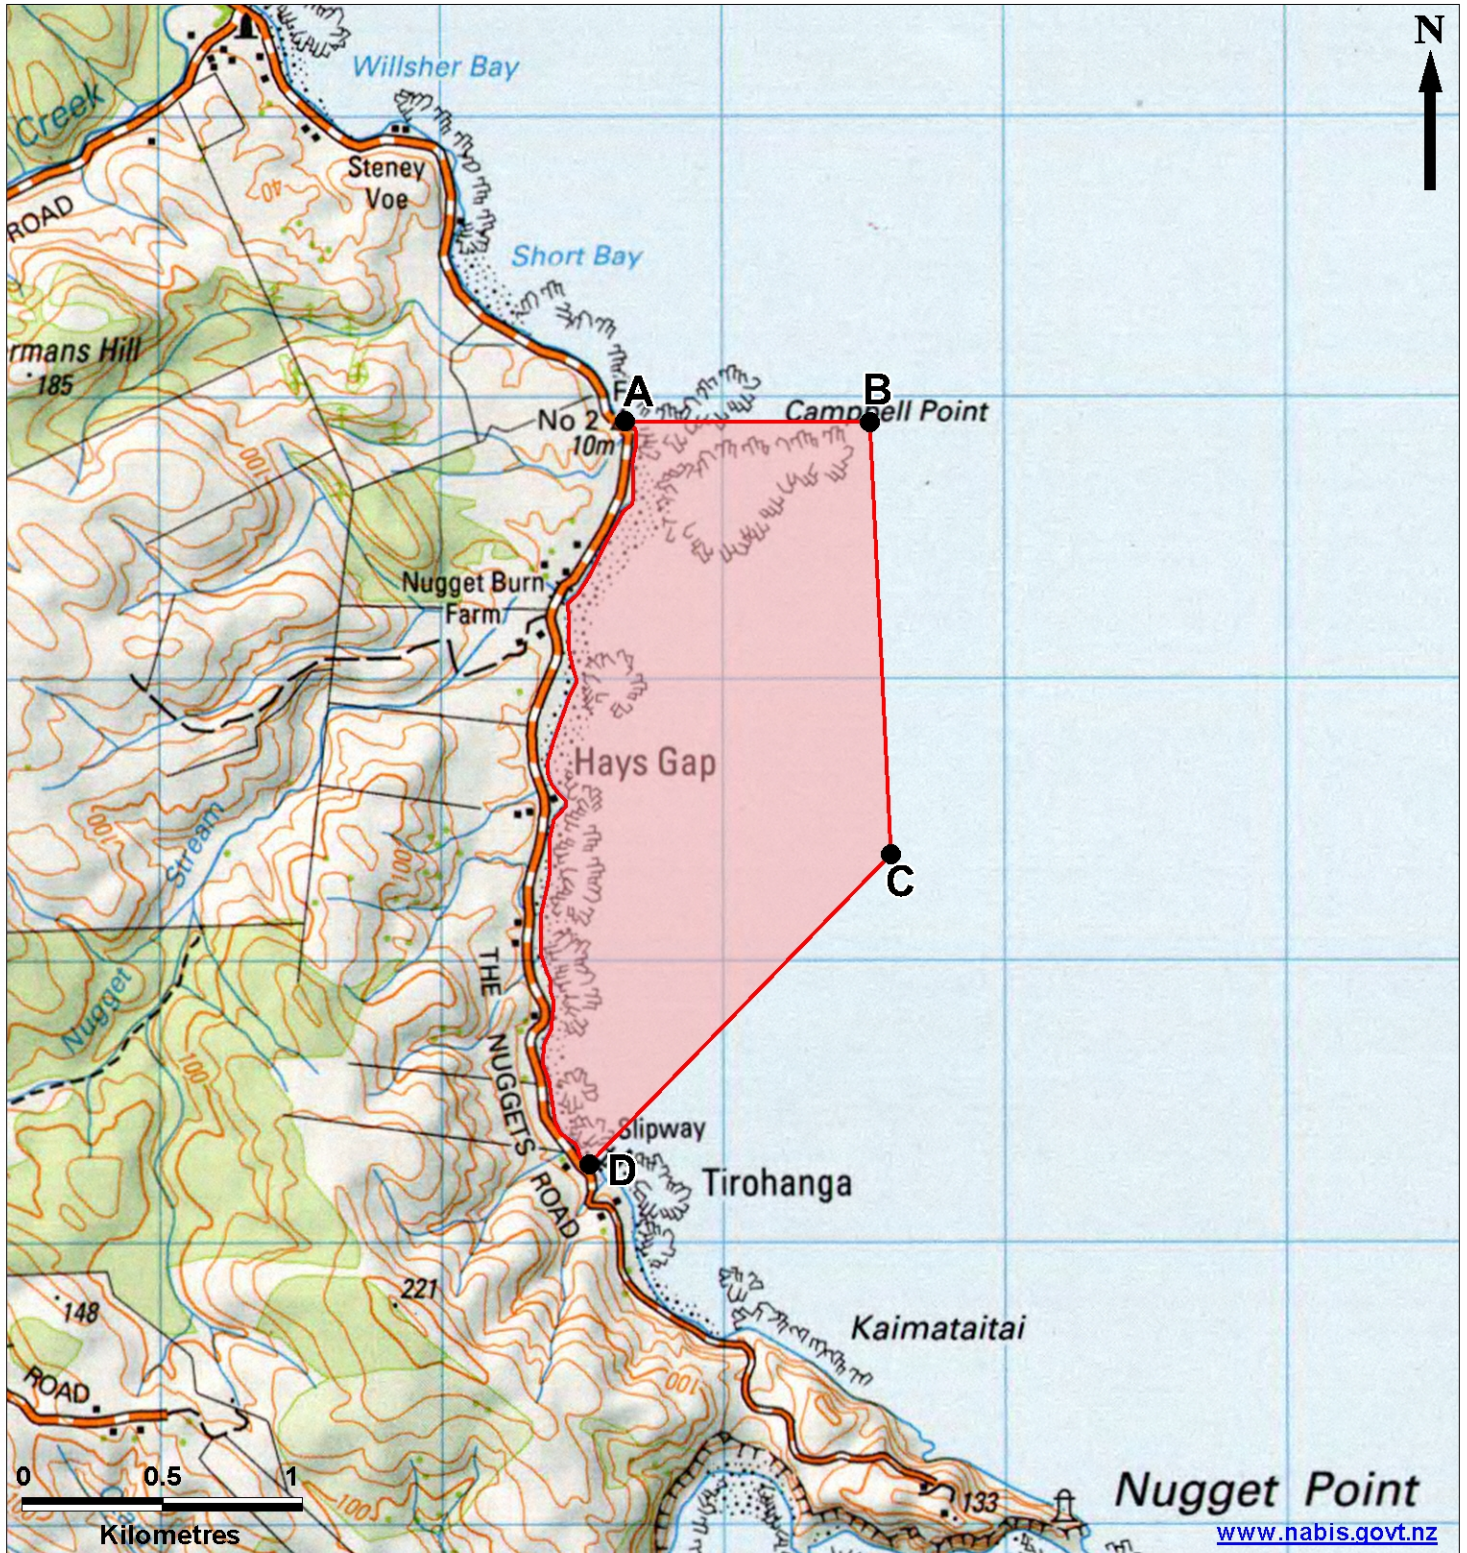

Puna-wai-Tōriki (Hays Gap) Mātaitai Reserve

LEGEND

- Mātaitai Reserve Coordinate
- Mātaitai Reserve Boundary

Coordinates

A: 46°24.73'S 169°47.92'E
 B: 46°24.75'S 169°48.60'E
 C: 46°25.58'S 169°48.61'E
 D: 46°26.15'S 169°47.74'E

Ref: 100339
 Projection: NZTM
 Coordinates stated in
 Lat/Long WGS84
 Date: 3 October 2011
 Produced by: Information Centre

This map is intended to be used as a guide only, in conjunction with other data sources and methods, and should only be used for the purpose for which it was developed. Although the information on this map has been prepared with care and in good faith, no guarantee is given that the information is complete, accurate or up-to-date.