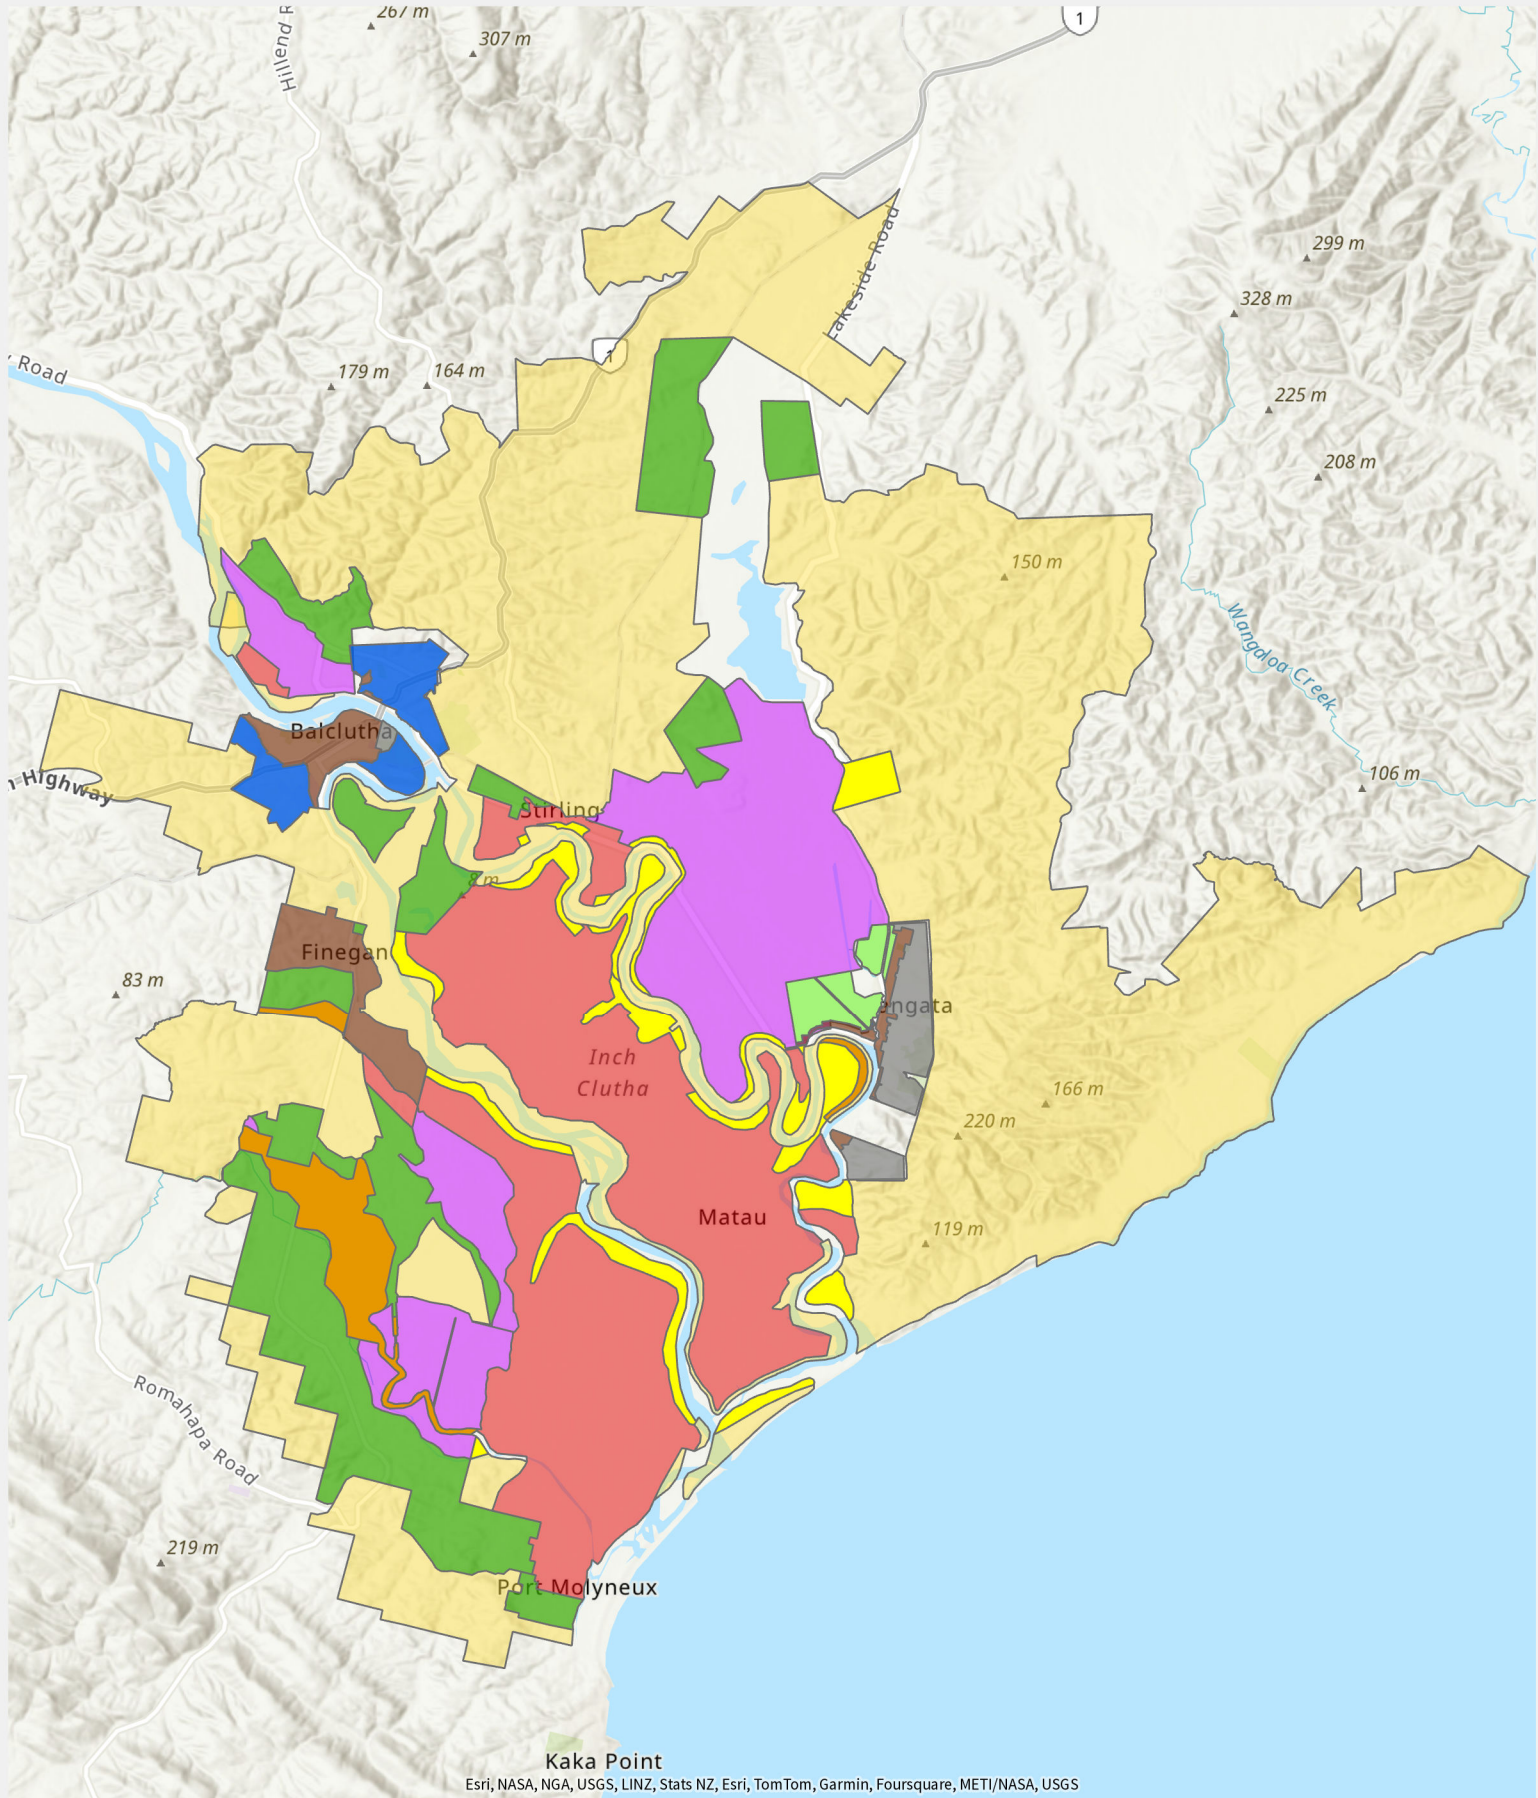

# Otago Rating Map

Lower Clutha

Esri, NASA, NGA, USGS, LINZ, Stats NZ, Esri, TomTom, Garmin, Foursquare, METI/NASA, USGS

## Rating\_Zone\_ID

A	C	E	U1	U3
B	D	F	U2	U4

Information on this map may not be used for the purposes of any legal disputes. The user should independently verify the accuracy of any information before taking any action in reliance upon it. This map was generated for A4 printing on 30/08/2024 at the scale of 1:120,000.