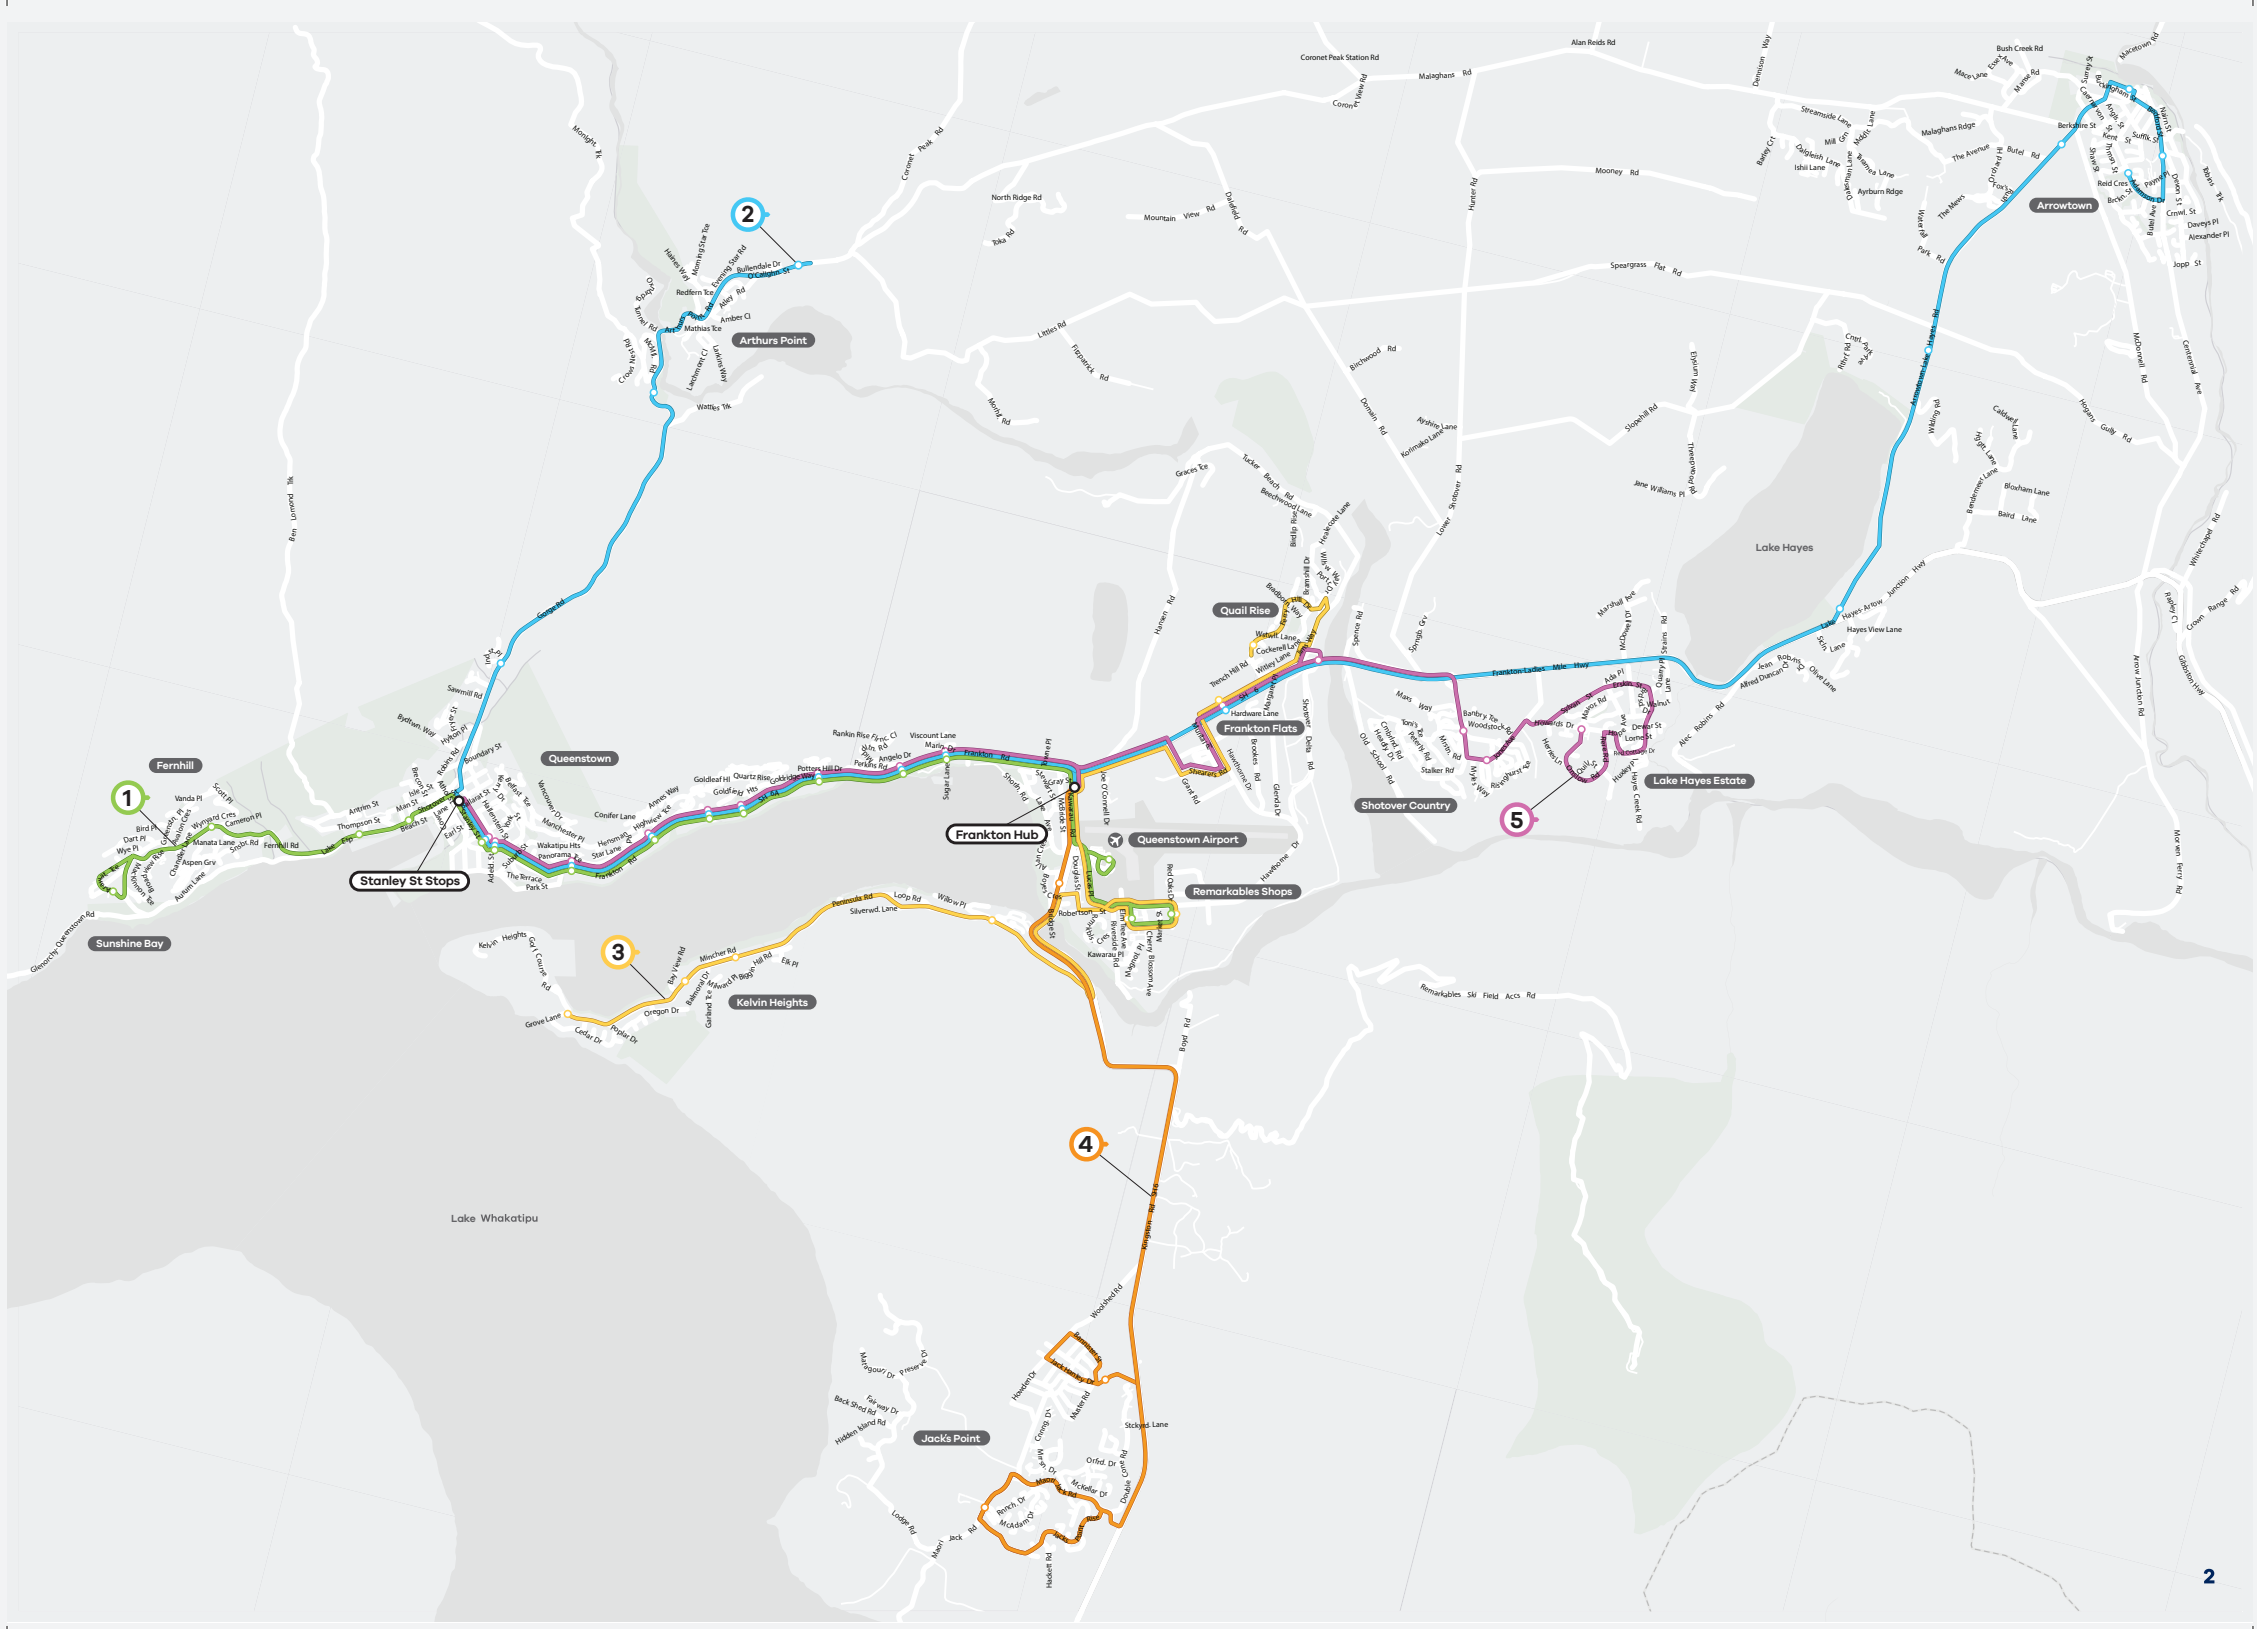

# Route index

Route	Description	Page
1	Fernhill — Remarkables Shops via Airport	9
	Remarkables Shops — Fernhill via Airport	11
2	Arthurs Point — Arrowtown	15
	Arrowtown — Arthurs Point	17
3	Kelvin Heights — Quail Rise	19
	Quail Rise — Kelvin Heights	21
4	Frankton Hub — Jack's Point	23
	Jack's Point — Frankton Hub	26
5	Queenstown — Lake Hayes Express	27
	Lake Hayes Express — Queenstown	29
6	Queenstown — Hilton	31
	Hilton — Queenstown	33