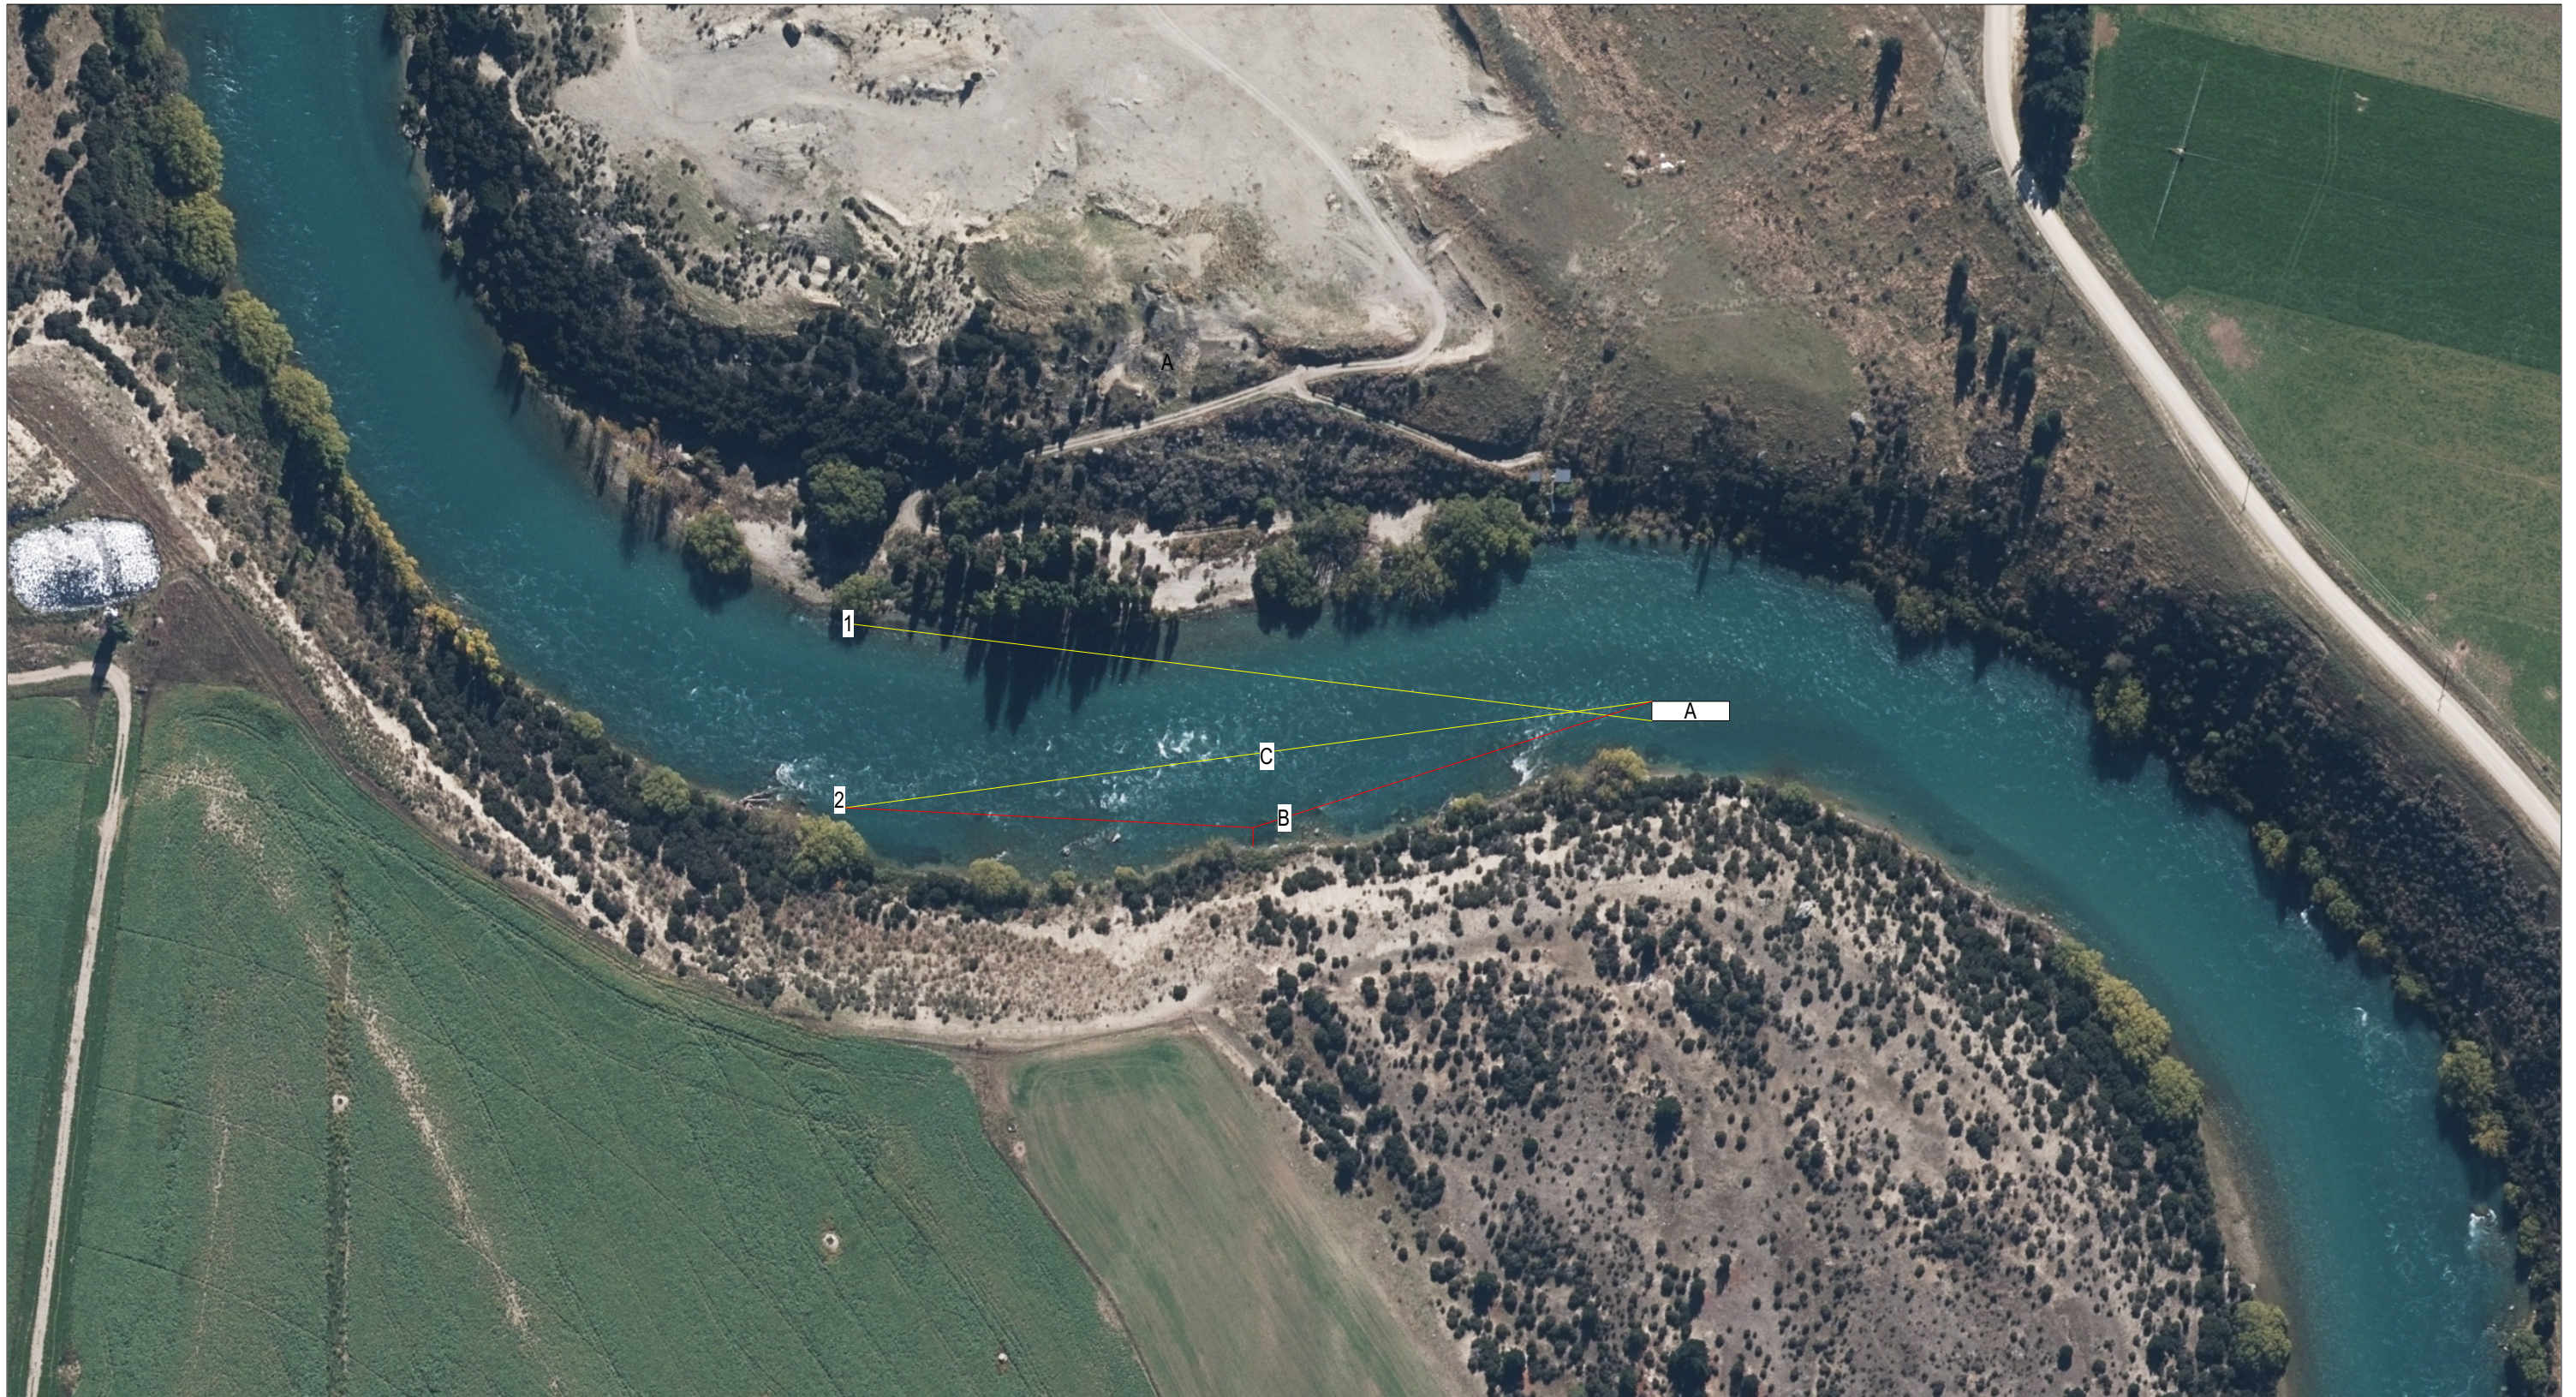

TITLE		
Anchor Wire Diagram		
DRAWING NUMBER	DRAWN BY	DATE
	JM	
SCALE	FILE NAME	
1:2000	Wire Diagram.vwx	

TITLE

Anchor Wire Diagram

DRAWING NUMBER

DRAWN BY

DATE

JM

SCALE 1:2000

FILE NAME Wire Diagram.vwx