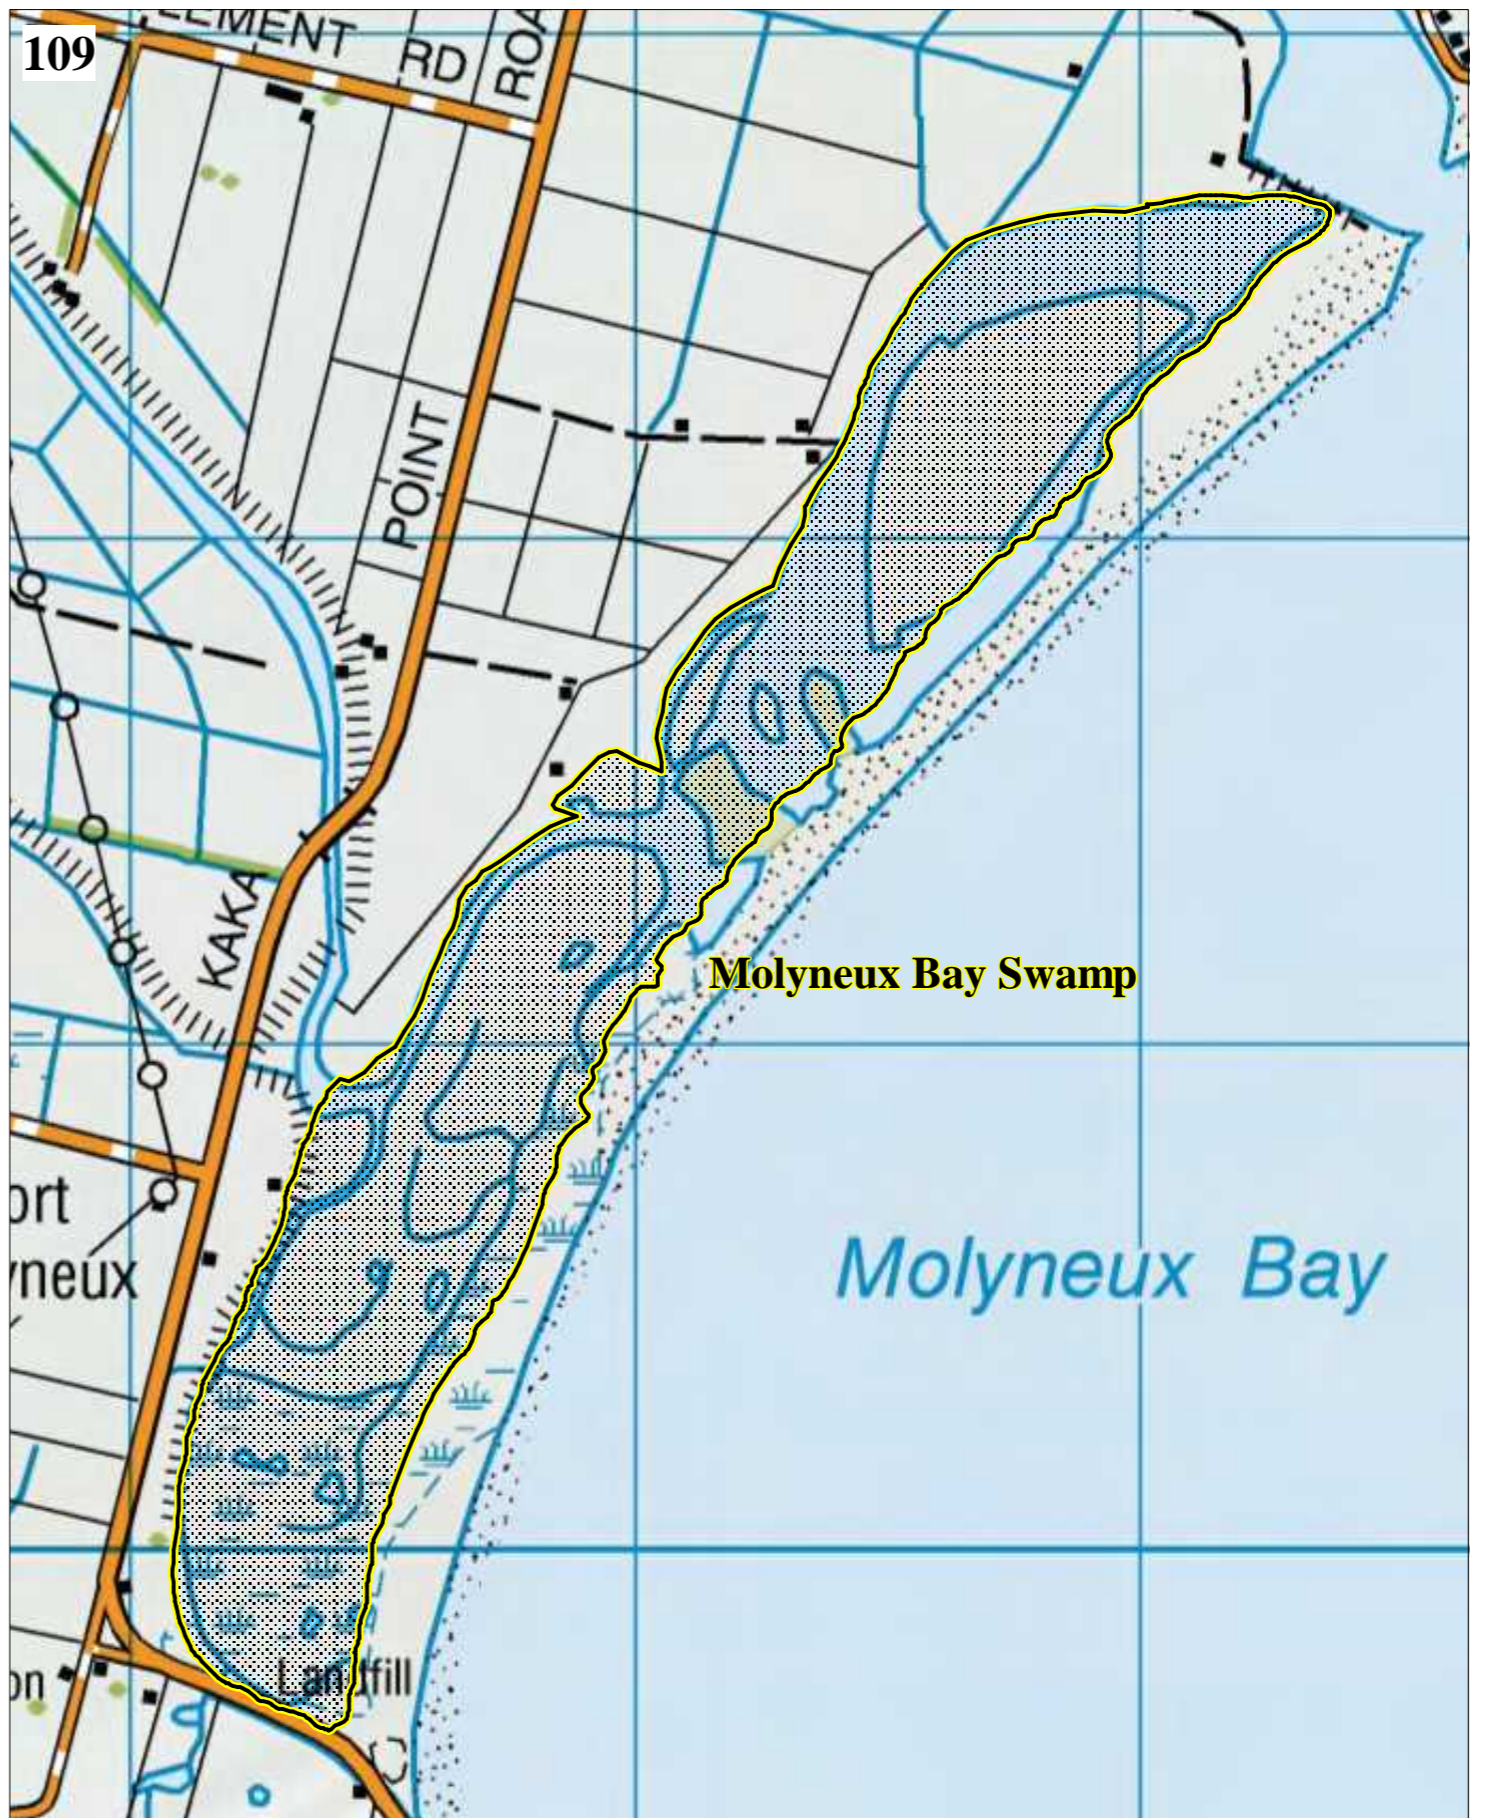

28, 29

109

Key

 Regionally Significant Wetland

Sourced from LINZ data, Crown and Critchlow Copyright reserved.

# Regionally Significant Wetlands Map F37

Basemap: Land Information New Zealand Topo50 Maps  
1 October 2013